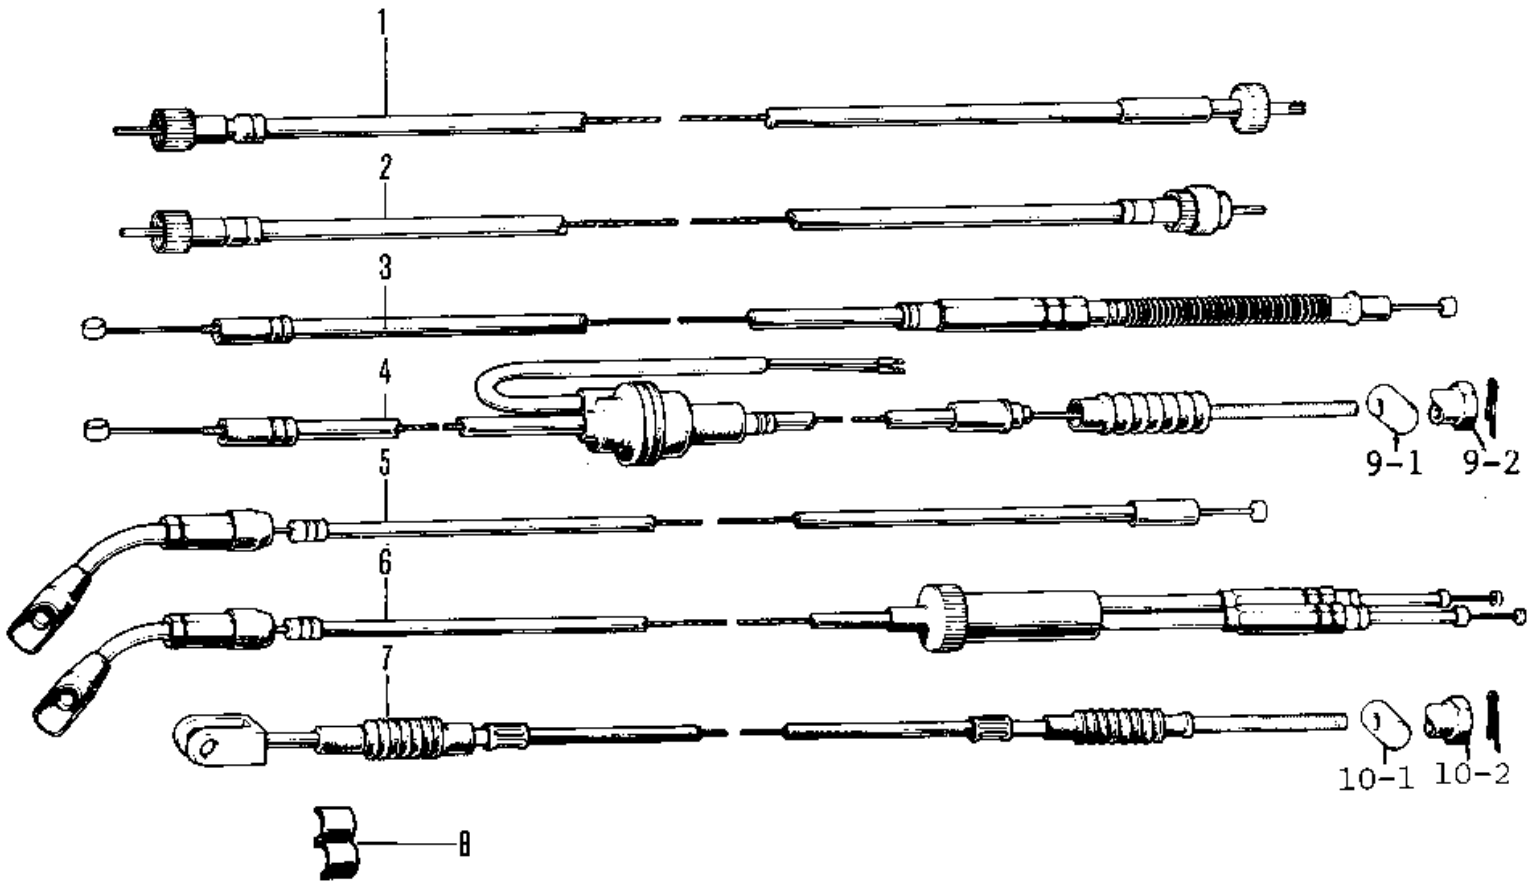

# 1972 F8-A PARTS DIAGRAM

CABLES (71-'72 F8/F8-A)

### CABLES (71-'72 F8/F8-A)

ITEM NAME	PART NUMBER	QUANTITY
CABLE,SPEEDOMETER (Ref # 1)	54001-030	1
CABLE-TACHOMETER (Ref # 2)	54018-013	1
CABLE-CLUTCH (Ref # 3)	54011-036	1
CABLE-FRONT BRAKE (Ref # 4)	54005-050	1
CABLE-STARTER (Ref # 5)	54017-041	1
CABLE-REAR BRAKE (Ref # 7)	54022-016	1
CLAMP-CABLE (Ref # 8)	92037-069	1
JOINT-BRAKE ROD (Ref # 9-1)	92043-082	1
NUT-BRAKE ROD ADJUST (Ref # 9-2)	92015-052	1
PIN BRAKE ROD (Ref # 10-1)	92043-053	1
NUT-BRAKE CABLE ADJST (Ref # 10-2)	92015-041	1