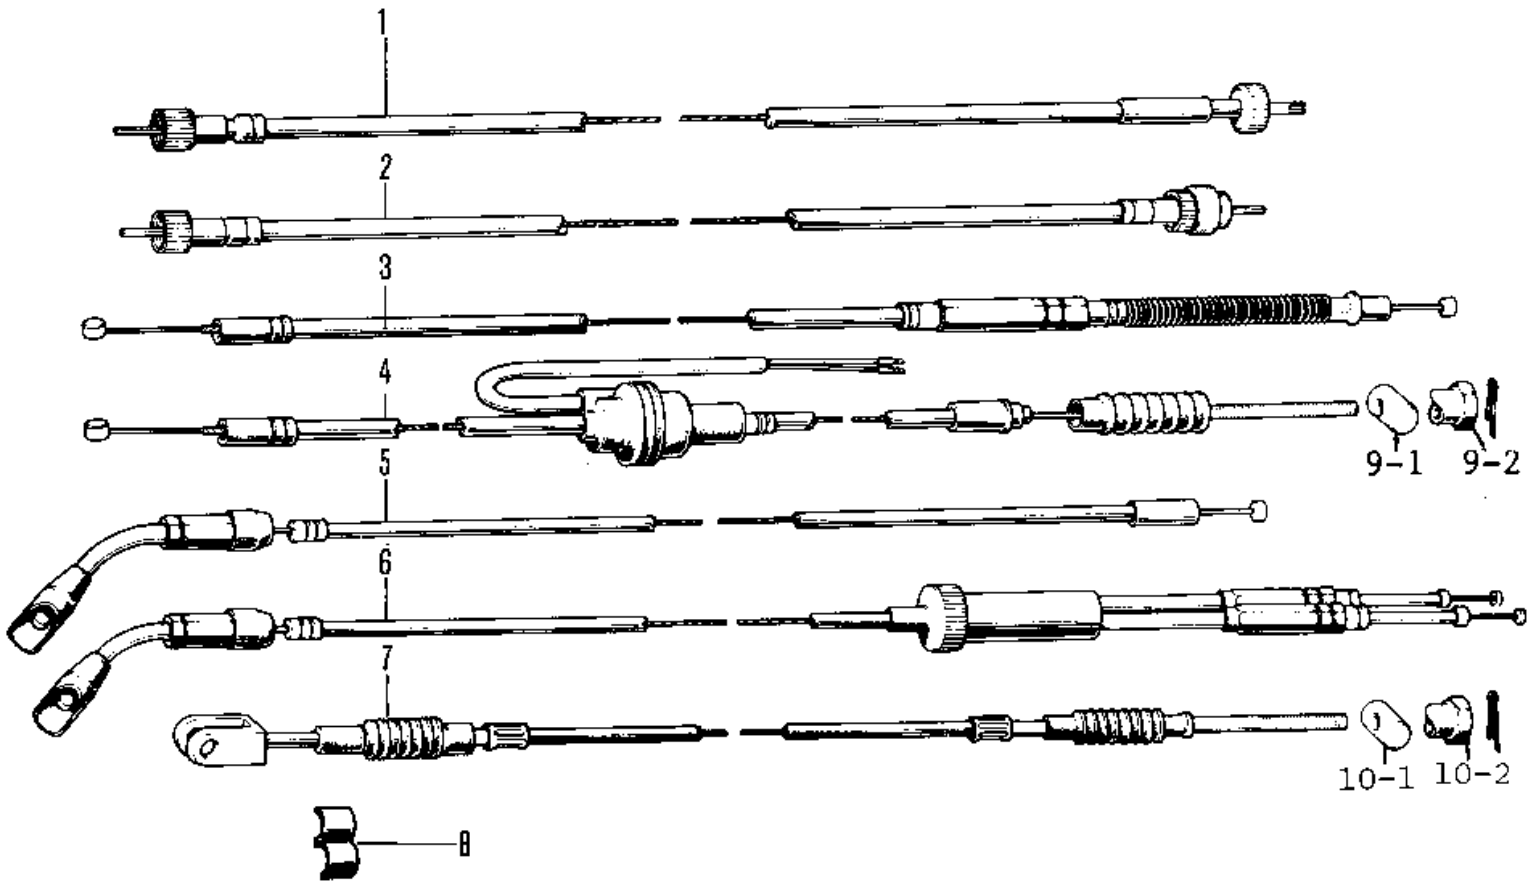

# 1972 F8-A PARTS DIAGRAM

CABLES (71-'72 F8/F8-A)

### CABLES (71-'72 F8/F8-A)

ITEM NAME	PART NUMBER	QUANTITY
CABLE,SPEEDOMETER (Ref # 1)	54001-030	1
CABLE-TACHOMETER (Ref # 2)	54018-013	1
CABLE-CLUTCH (Ref # 3)	54011-036	1
CABLE-FRONT BRAKE (Ref # 4)	54005-050	1
CABLE-STARTER (Ref # 5)	54017-041	1
CABLE-REAR BRAKE (Ref # 7)	54022-016	1
CLAMP-CABLE (Ref # 8)	92037-069	1
JOINT-BRAKE ROD (Ref # 9-1)	92043-082	1
NUT-BRAKE ROD ADJUST (Ref # 9-2)	92015-052	1
PIN BRAKE ROD (Ref # 10-1)	92043-053	1
NUT-BRAKE CABLE ADJST (Ref # 10-2)	92015-041	1