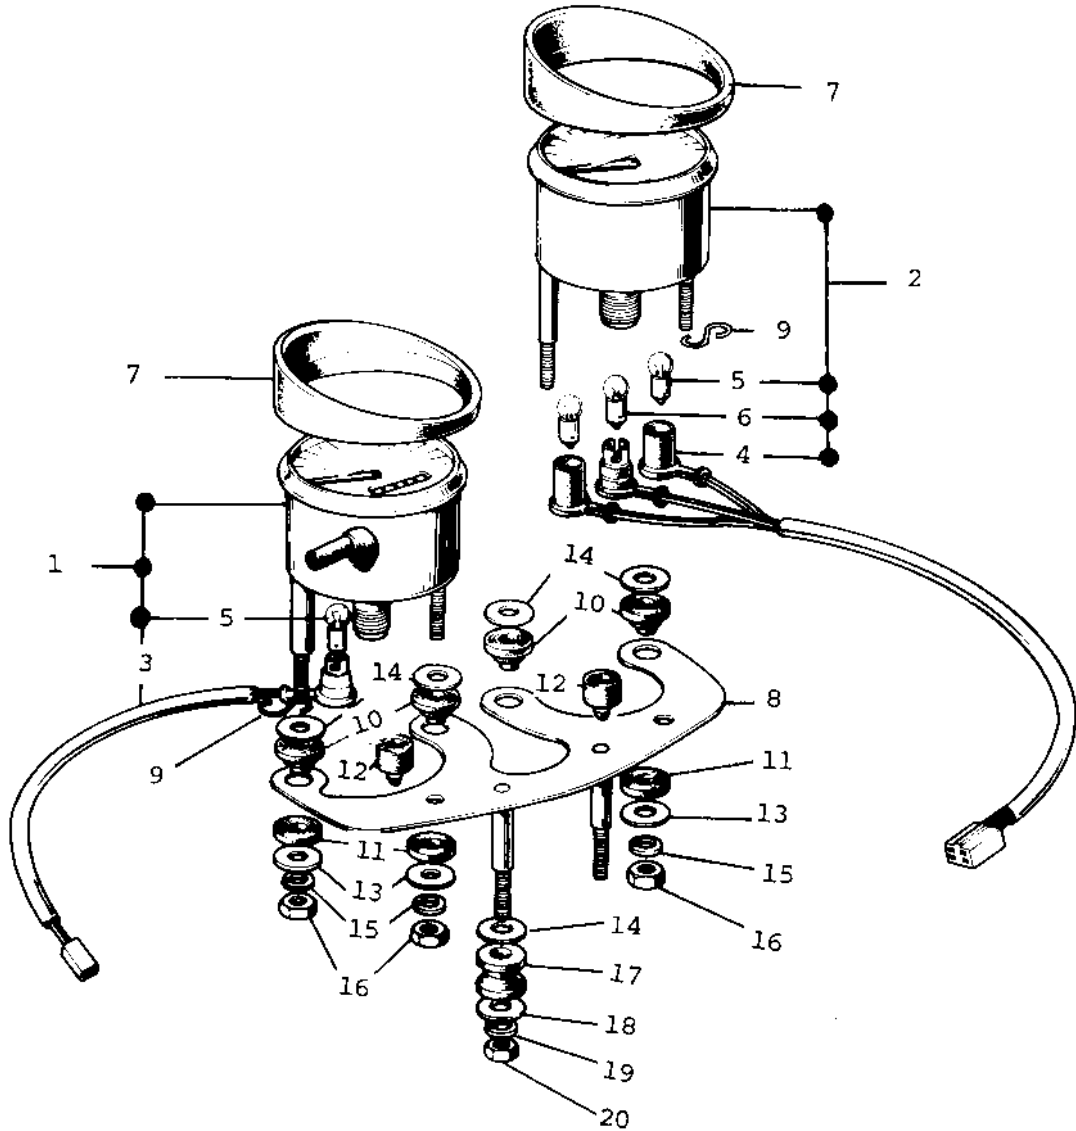

1971 Bison PARTS DIAGRAM

METERS

1971 Bison PARTS LIST

METERS

ITEM NAME	PART NUMBER	QUANTITY
SPEEDOMETER ASSY,MPH (Ref # 1)	25001-045	1
TACHOMETER ASSY (Ref # 2)	25015-009	1
SOCKET-SPEEDOMETER (Ref # 3)	25011-015	1
SOCKET-TACHOMETER (Ref # 4)	25011-016	1
BULB-6V 3W (Ref # 5)	92069-053	3
BULB 6V 1.5W (Ref # 6)	92069-024	1
COVER-SPEEDOMETER (Ref # 7)	25012-003	2
BRACKET SPEEDOMETER (Ref # 8)	25008-009	1
CLAMP CABLE (Ref # 9)	25022-002	2
DAMPER RUBBER (Ref # 10)	92075-065	4
DAMPER RUBBER (Ref # 11)	92075-066	4
DAMPER RUBB SPEEDMETR (Ref # 12)	92075-035	2
WASHER PL 5.5X20X1.2 (Ref # 13)	92022-104	4
WASHER PLAIN 8MM (Ref # 14)	411B0800	6
WASHER SPRING 5MM (Ref # 15)	461F0500	4
NUT,5MM (Ref # 16)	311B0500	4
DAMPER RUBB SPEEDMETR (Ref # 17)	92075-024	2
WASHER 6.5X20X1.6T (Ref # 18)	92022-125	2
WASHER SPRING 6MM (Ref # 19)	461F0600	2
NUT 6MM (Ref # 20)	311B0600	2