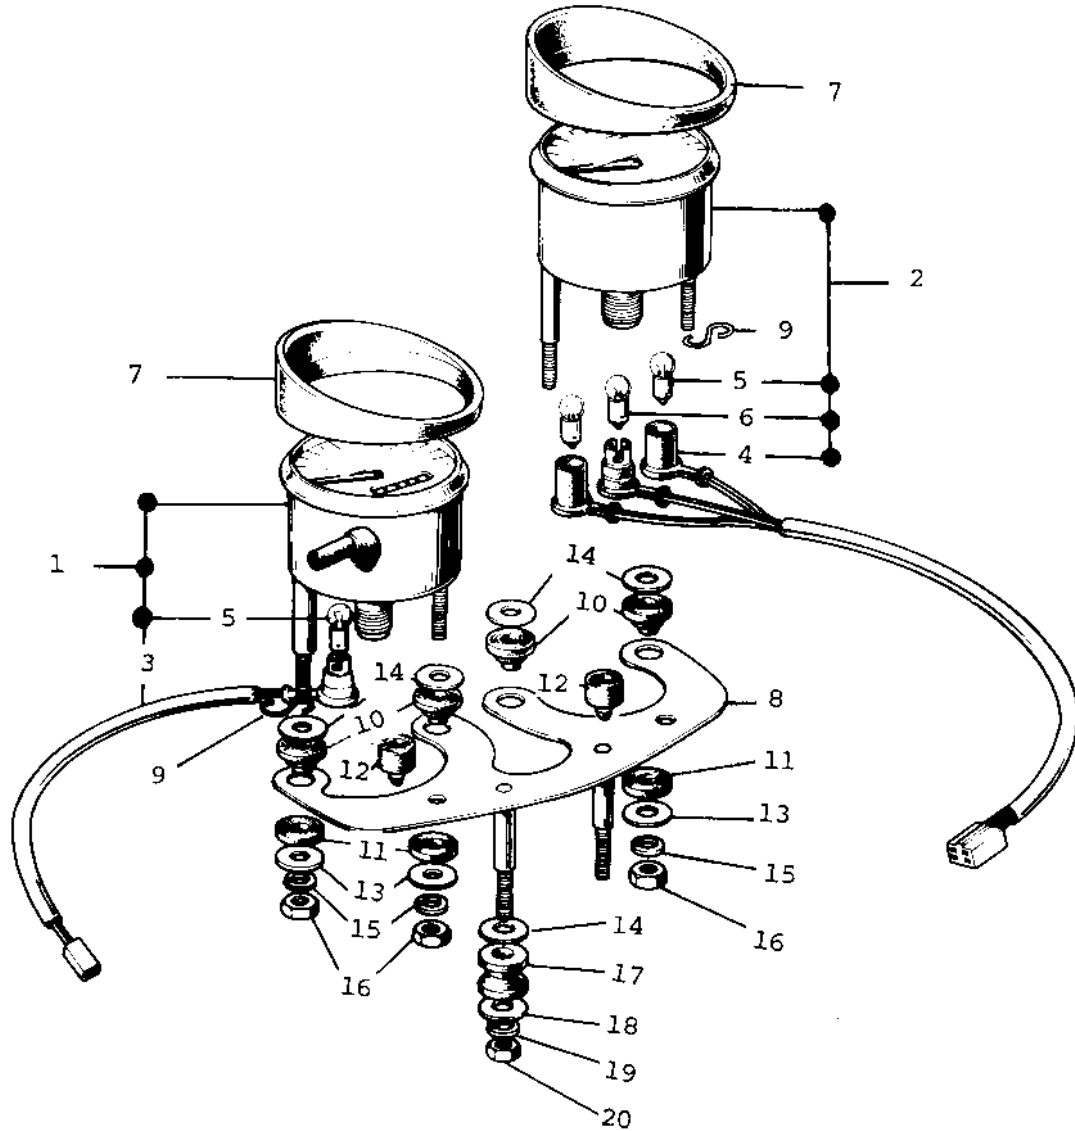

# 1972 F8-A PARTS DIAGRAM

METERS

# 1972 F8-A PARTS LIST

## METERS

ITEM NAME	PART NUMBER	QUANTITY
SPEEDOMETER ASSY,MPH (Ref # 1)	25001-045	1
TACHOMETER ASSY (Ref # 2)	25015-009	1
SOCKET-SPEEDOMETER (Ref # 3)	25011-015	1
SOCKET-TACHOMETER (Ref # 4)	25011-016	1
BULB-6V 3W (Ref # 5)	92069-053	3
BULB 6V 1.5W (Ref # 6)	92069-024	1
COVER-SPEEDOMETER (Ref # 7)	25012-003	2
BRACKET SPEEDOMETER (Ref # 8)	25008-009	1
CLAMP CABLE (Ref # 9)	25022-002	2
DAMPER RUBBER (Ref # 10)	92075-065	4
DAMPER RUBBER (Ref # 11)	92075-066	4
DAMPER RUBB SPEEDMETR (Ref # 12)	92075-035	2
WASHER PL 5.5X20X1.2 (Ref # 13)	92022-104	4
WASHER PLAIN 8MM (Ref # 14)	411B0800	6
WASHER SPRING 5MM (Ref # 15)	461F0500	4
NUT,5MM (Ref # 16)	311B0500	4
DAMPER RUBB SPEEDMETR (Ref # 17)	92075-024	2
WASHER 6.5X20X1.6T (Ref # 18)	92022-125	2
WASHER SPRING 6MM (Ref # 19)	461F0600	2
NUT 6MM (Ref # 20)	311B0600	2