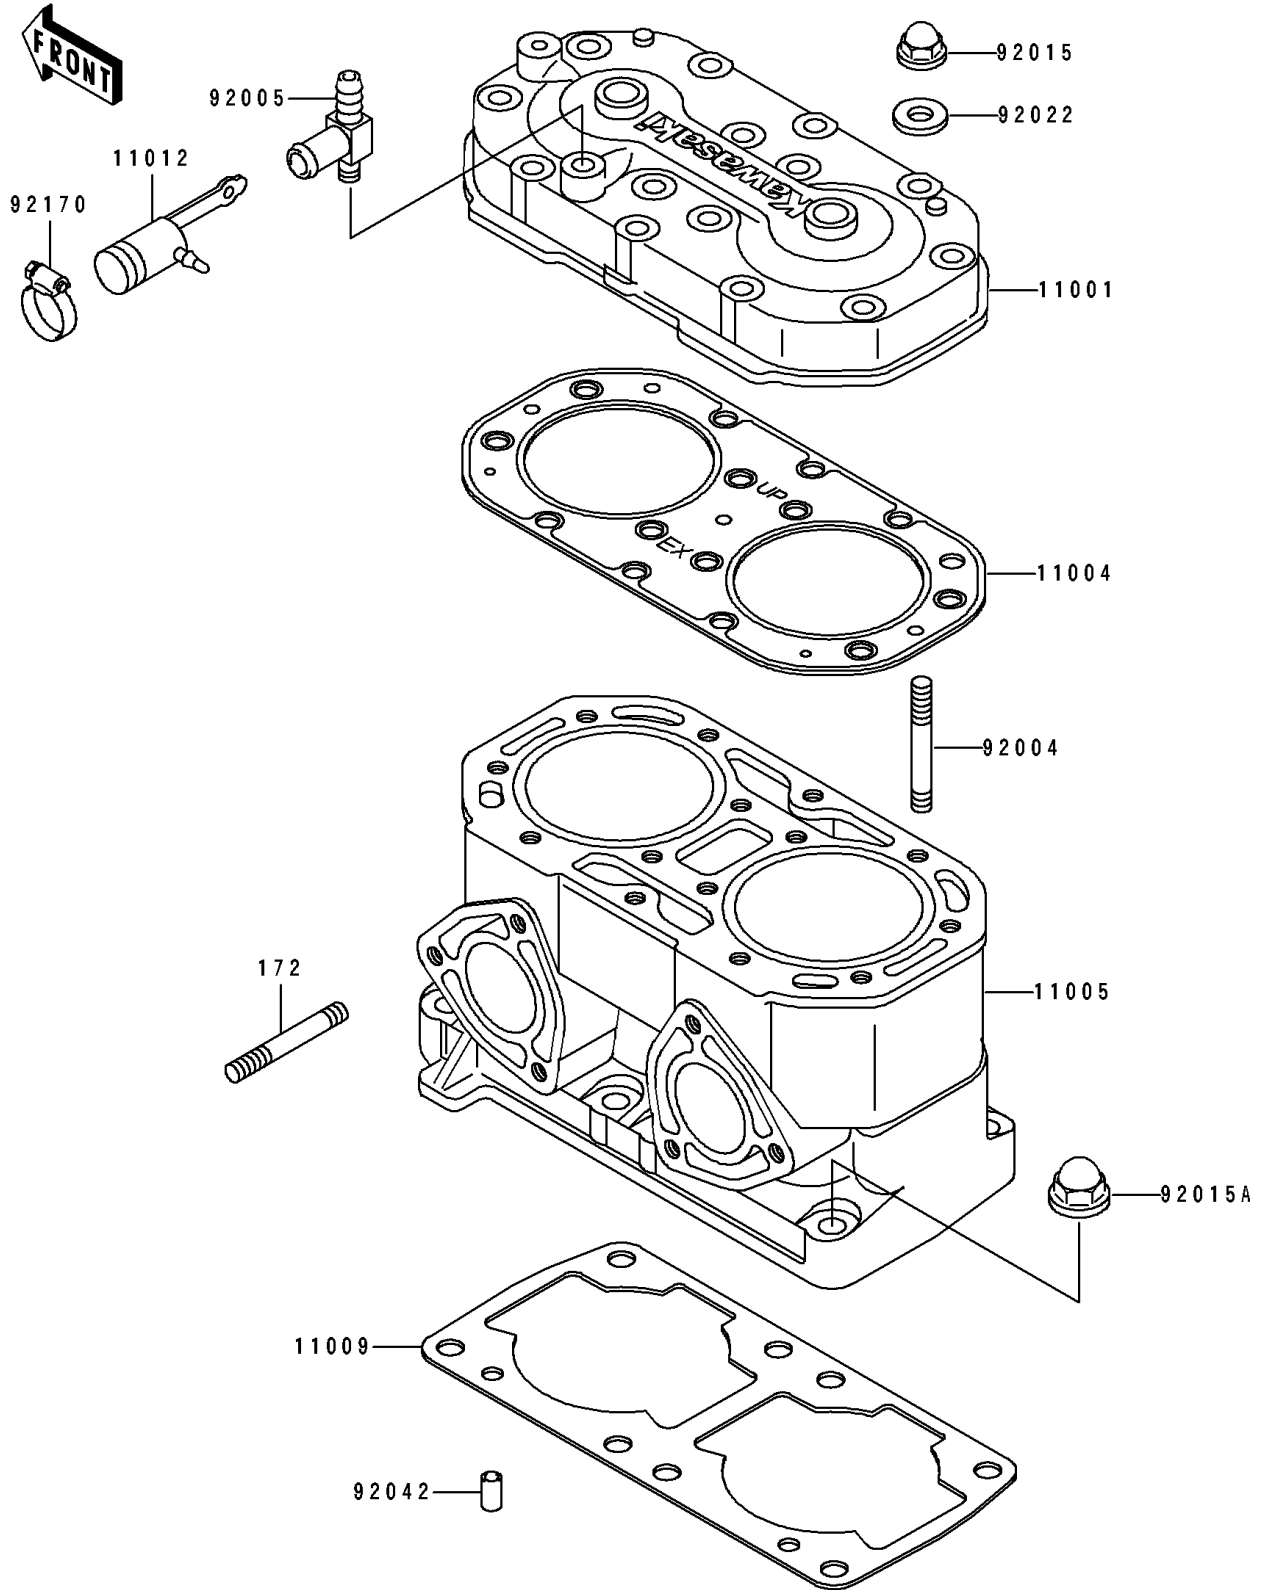

# 1992 650 SX PARTS DIAGRAM

Cylinder Head/Cylinder

E1110

## 1992 650 SX PARTS LIST

### Cylinder Head/Cylinder

ITEM NAME	PART NUMBER	QUANTITY
HEAD-CYLINDER (Ref # 11001)	11001-3716	1
GASKET-HEAD (Ref # 11004)	11004-3710	1
CYLINDER-ENGINE (Ref # 11005)	11005-3715	1
GASKET,CYLINDER BASE (Ref # 11009)	11009-3775	1
CAP (Ref # 11012)	11012-3757	1
STUD,8X43 (Ref # 92004)	92004-3715	14
FITTING (Ref # 92005)	92005-3711	1
NUT,CAP,8MM (Ref # 92015)	92015-1371	14
NUT,10MM (Ref # 92015A)	92015-1649	8
WASHER,8.2X18X1.5 (Ref # 92022)	92022-1964	14
PIN,DOWEL,6.3X8X14 (Ref # 92042)	92042-007	2
CLAMP (Ref # 92170)	92170-3720	1
BOLT-STUD (Ref # 172)	172R0830	6