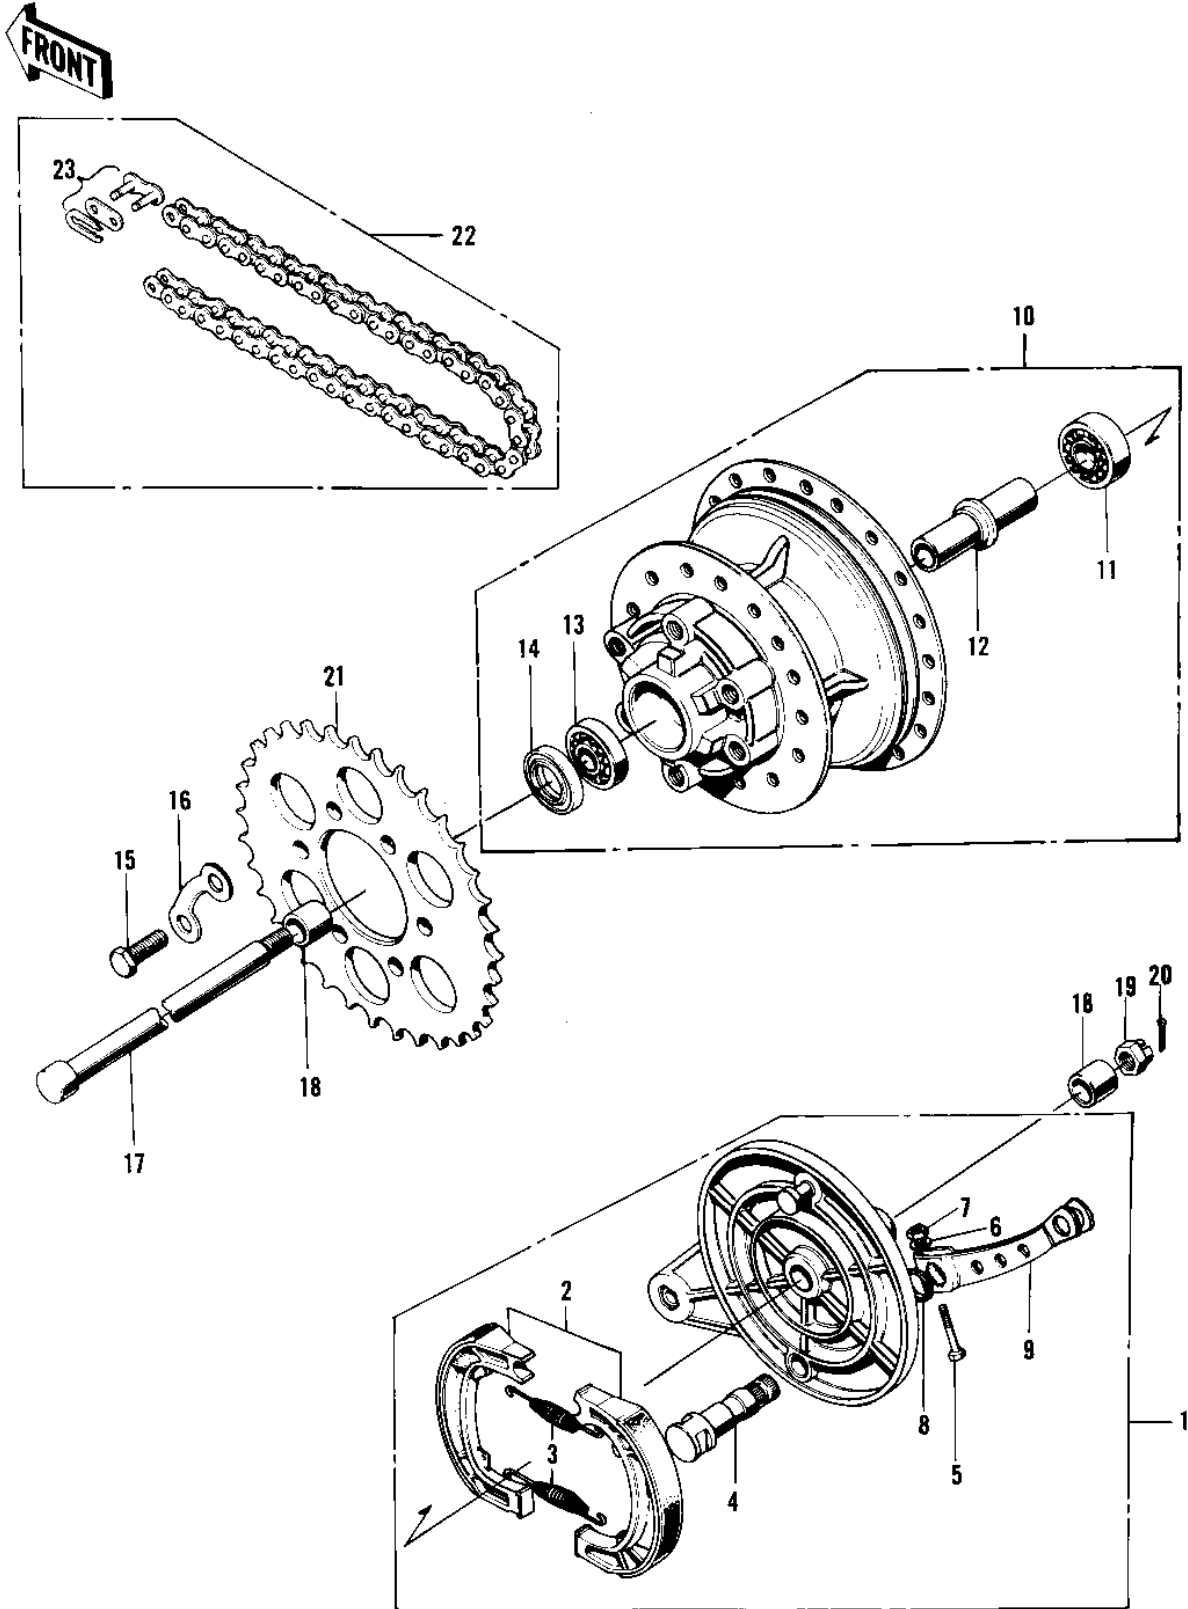

# 1972 F8-A PARTS DIAGRAM

REAR HUB/BRAKE/CHAIN (71 F81M)

# 1972 F8-A PARTS LIST

REAR HUB/BRAKE/CHAIN (71 F81M)

ITEM NAME	PART NUMBER	QUANTITY
PANEL-ASY,RR BRK,BLK (Ref # 1)	42006-016-21	1
PANEL-ASY,RR BRK,BLK (Ref # 1)	42006-016-21	1
.SHOE,BRAKE (Ref # 2)	42019-011	2
SHOE,BRAKE (Ref # 2)	42019-011	2
.SPRING-BRAKE SHOE (Ref # 3)	42020-004	2
.CAM SHAFT,REAR BRAKE (Ref # 4)	42026-021	1
CAM SHAFT,REAR BRAKE (Ref # 4)	42026-021	1
.BOLT-UPSET,6X40 (Ref # 5)	112G0640	1
.WASHER PLAIN 6MM (Ref # 6)	410B0600	1
.NUT 6MM (Ref # 7)	311B0600	1
.DUST SHIELD BRAKE CAM (Ref # 8)	41051-001	1
.LEVER,REAR BRAKE CAM (Ref # 9)	42029-037	1
LEVER,REAR BRAKE CAM (Ref # 9)	42029-037	1
DRUM ASSY-REAR BRAKE (Ref # 10)	42005-019	1
.BEARING BALL #6303Z (Ref # 11)	601B6303Z	1
.SPACER-RR HUB BEARING (Ref # 12)	42010-015	1
.BEARING BALL #6303 (Ref # 13)	601B6303	1
.OIL SEAL FRONT AXLE (Ref # 14)	654A254708	1
BOLT-HEX HEAD,10X25 (Ref # 15)	92001-087	6
WASHER LOCK (Ref # 16)	92088-007	3
AXLE-REAR (Ref # 17)	42031-030	1
COLLAR-REAR AXLE (Ref # 18)	42032-031	2
NUT CASTLE 16M/M (Ref # 19)	42045-014	1
PIN-COTTER,4.0X35 (Ref # 20)	550D4035	1
REAR SPROCKET,45T (Ref # 21)	42041-088	1
REAR SPROCKET,45T (Ref # 21)	42041-113	AL
RR SPROCKET 43T (OPT) (Ref # 21)	42041-089	(1
REAR SPROCKET,43T (Ref # 21)	42041-112	(A
RR SPROCKET 47T (OPT) (Ref # 21)	42041-090	(1