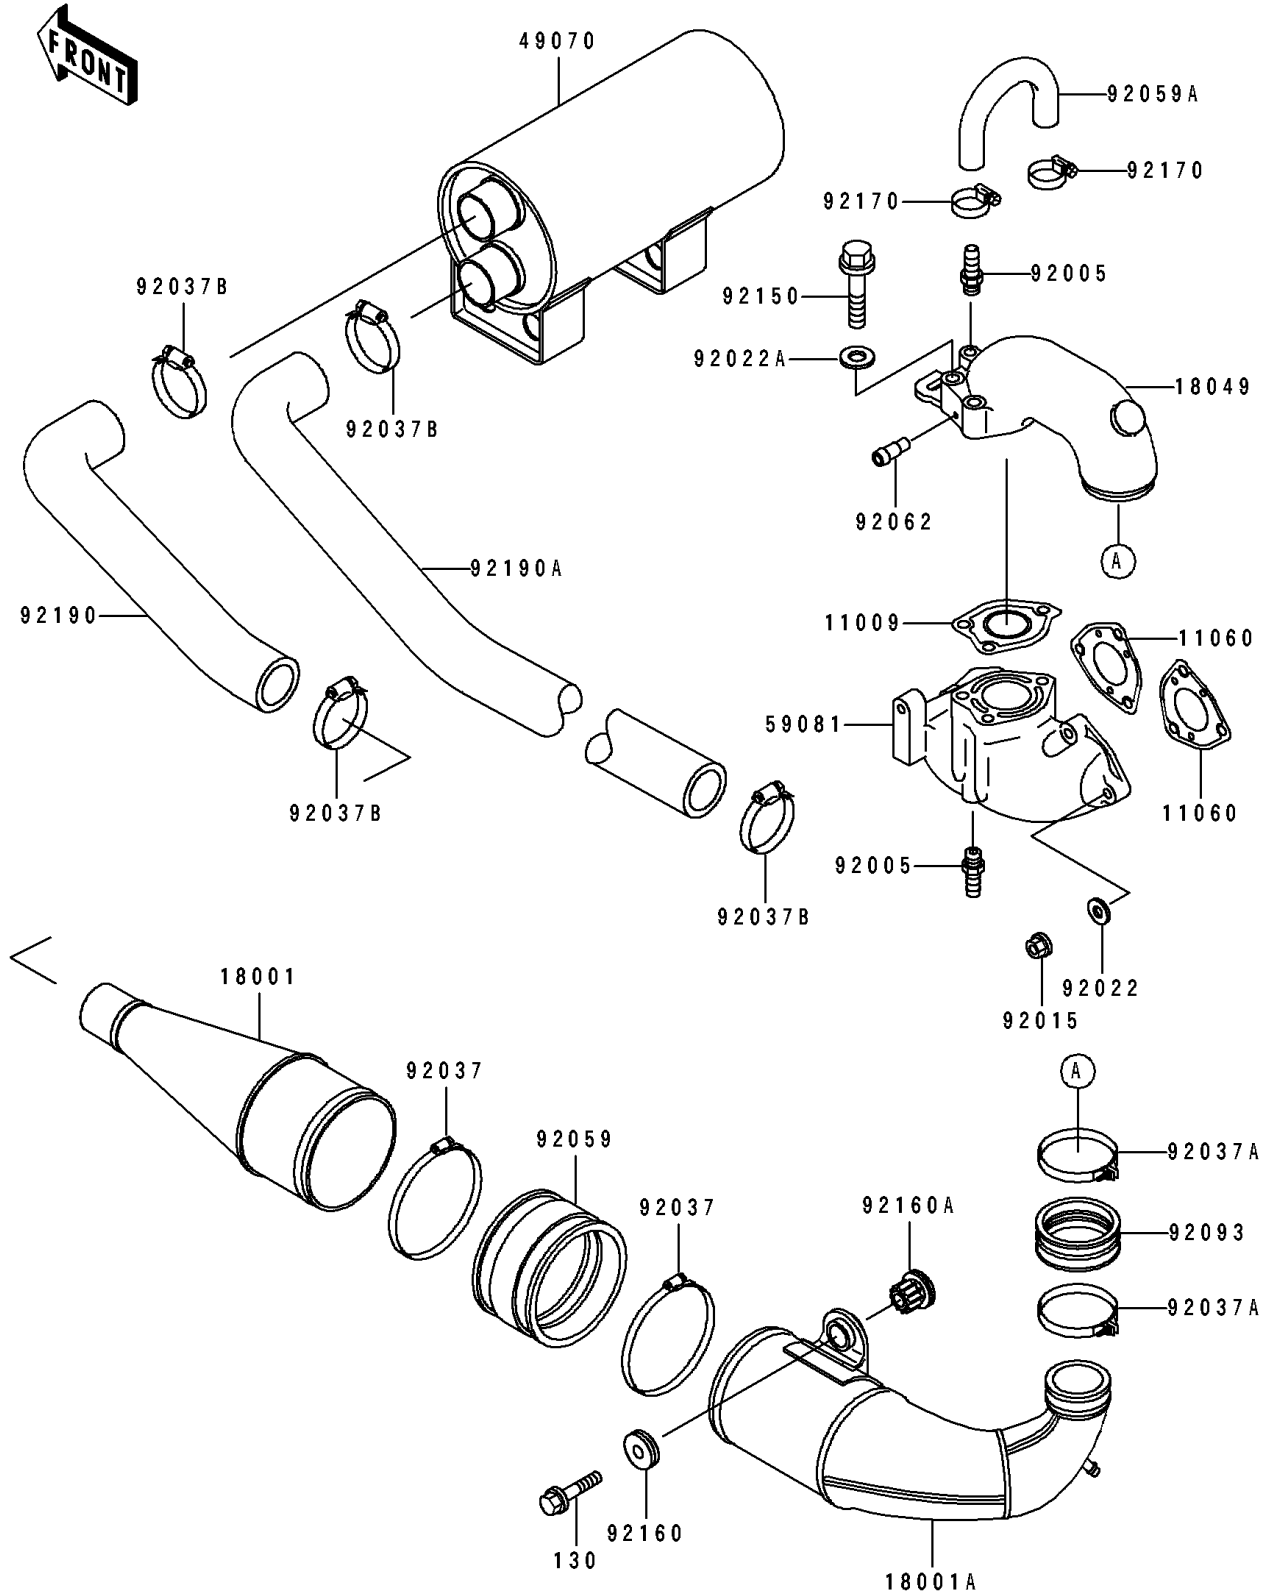

# 1991 650 SX PARTS DIAGRAM

Muffler

E1140

# 1991 650 SX PARTS LIST

## Muffler

ITEM NAME	PART NUMBER	QUANTITY
GASKET,EXHAUST PIPE (Ref # 11009)	11009-3752	1
GASKET,EXHAUST PIPE (Ref # 11060)	11060-3721	2
MUFFLER,BODY (Ref # 18001)	18001-3716	1
MUFFLER (Ref # 18001A)	18001-3720	1
PIPE-EXHAUST (Ref # 18049)	18049-3724	1
MUFFLER-COMP (Ref # 49070)	49070-3710	1
MANIFOLD-EXHAUST (Ref # 59081)	59081-3706	1
FITTING,HOSE (Ref # 92005)	92005-3001	2
NUT,CAP,8MM (Ref # 92015)	92015-1371	6
WASHER,8.2X18X1.5 (Ref # 92022)	92022-1964	6
WASHER,10.2X20X1.5 (Ref # 92022A)	92022-3742	3
CLAMP,MAX120.7MM (Ref # 92037)	92037-3733	2
CLAMP,68MM (Ref # 92037A)	92037-3740	2
CLAMP (Ref # 92037B)	92037-509	4
TUBE,MUFFLER CONNECTING (Ref # 92059)	92059-3767	1
TUBE (Ref # 92059A)	92059-3816	1
NOZZLE (Ref # 92062)	92062-3705	1
SEAL (Ref # 92093)	92093-3705	1
BOLT,10X50 (Ref # 92150)	92150-3723	3
DAMPER,MUFFLER (Ref # 92160)	92160-3701	1
DAMPER,MUFFLER MOUNT (Ref # 92160A)	92160-3702	1
CLAMP (Ref # 92170)	92170-3718	2
TUBE,MUFFLER-WATER MUFFLER (Ref # 92190)	92190-3731	1
TUBE,WATER MUFFLER-HULL (Ref # 92190A)	92190-3732	1
BOLT-FLANGED (Ref # 130)	130Z0845	1