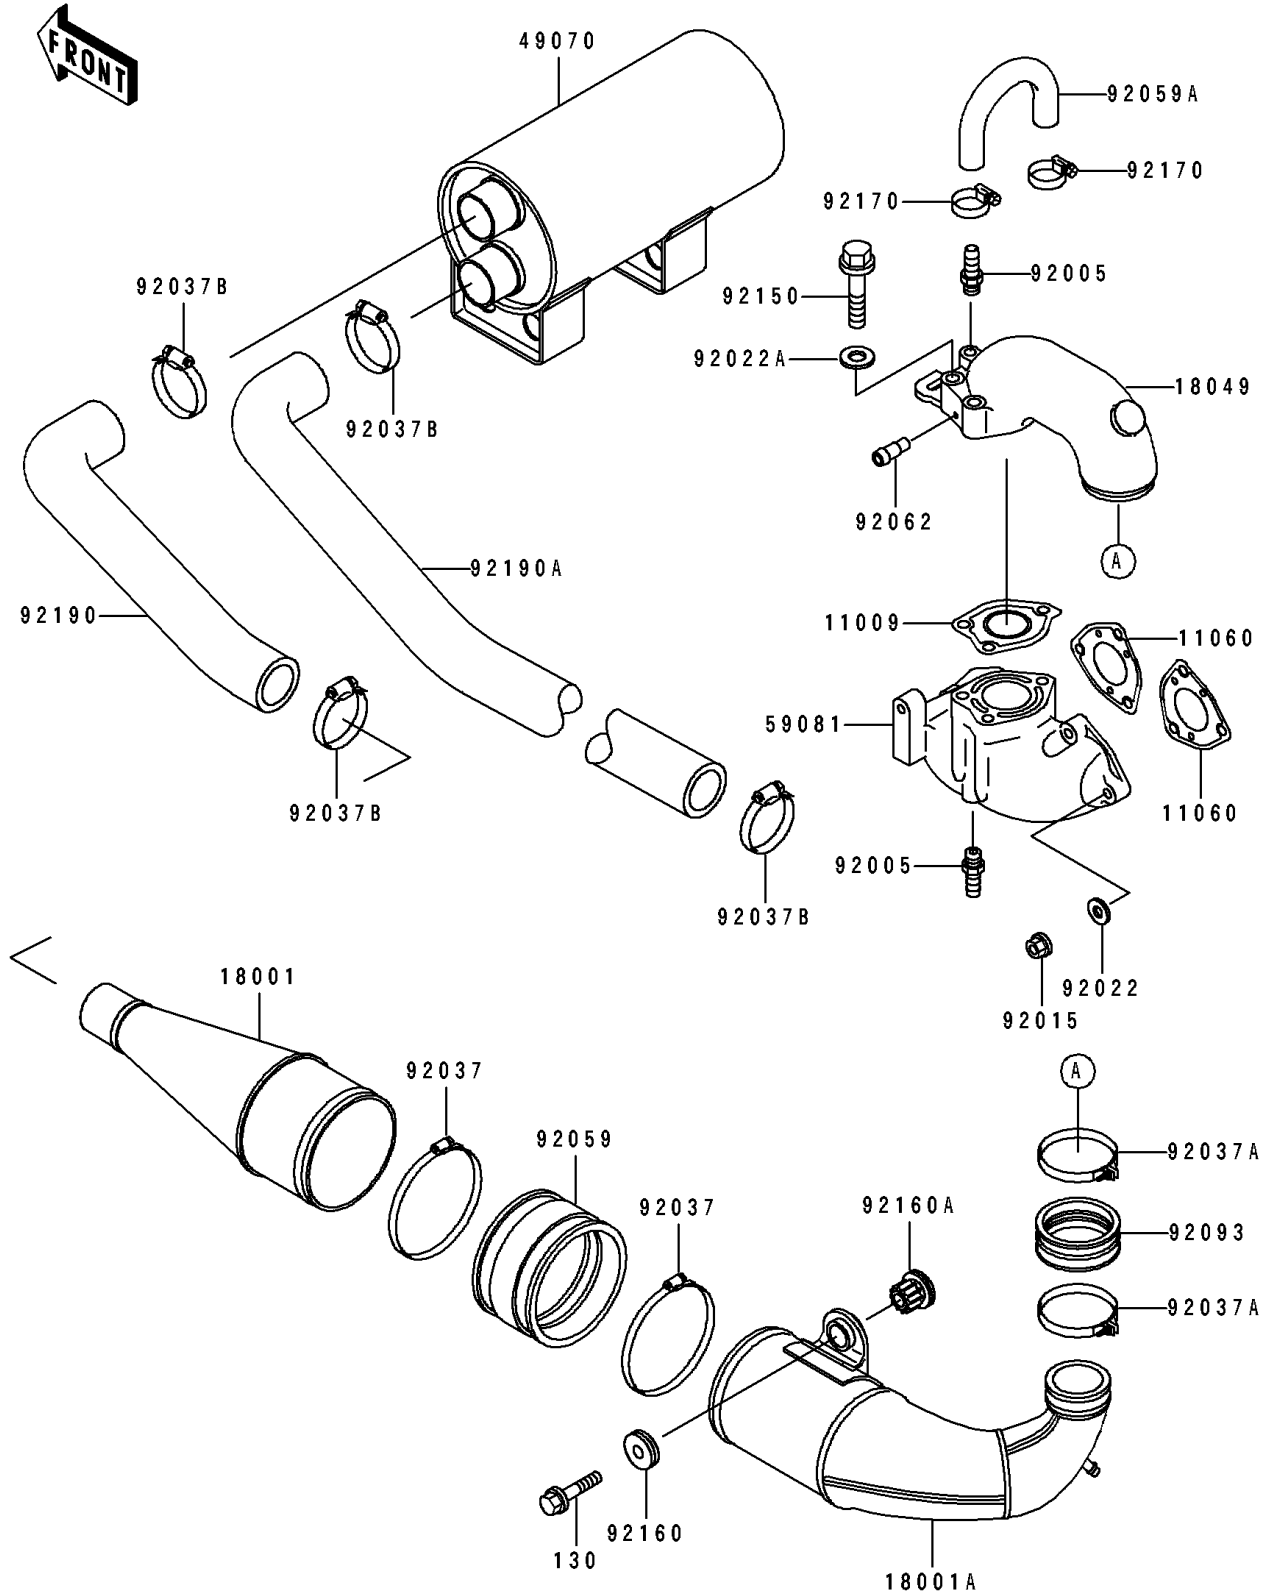

# 1993 650 SX PARTS DIAGRAM

Muffler

E1140

# 1993 650 SX PARTS LIST

## Muffler

ITEM NAME	PART NUMBER	QUANTITY
GASKET,EXHAUST PIPE (Ref # 11009)	11009-3752	1
GASKET,EXHAUST PIPE (Ref # 11060)	11060-3721	2
MUFFLER,BODY (Ref # 18001)	18001-3716	1
MUFFLER (Ref # 18001A)	18001-3720	1
PIPE-EXHAUST (Ref # 18049)	18049-3724	1
MUFFLER-COMP (Ref # 49070)	49070-3710	1
MANIFOLD-EXHAUST (Ref # 59081)	59081-3706	1
FITTING,HOSE (Ref # 92005)	92005-3001	2
NUT,CAP,8MM (Ref # 92015)	92015-1371	6
WASHER,8.2X18X1.5 (Ref # 92022)	92022-1964	6
WASHER,10.2X20X1.5 (Ref # 92022A)	92022-3742	3
CLAMP,MAX120.7MM (Ref # 92037)	92037-3733	2
CLAMP,68MM (Ref # 92037A)	92037-3740	2
CLAMP (Ref # 92037B)	92037-509	4
TUBE,MUFFLER CONNECTING (Ref # 92059)	92059-3767	1
TUBE (Ref # 92059A)	92059-3816	1
NOZZLE (Ref # 92062)	92062-3705	1
SEAL (Ref # 92093)	92093-3705	1
BOLT,10X50 (Ref # 92150)	92150-3723	3
DAMPER,MUFFLER (Ref # 92160)	92160-3701	1
DAMPER,MUFFLER MOUNT (Ref # 92160A)	92160-3702	1
CLAMP (Ref # 92170)	92170-3718	2
TUBE,MUFFLER-WATER MUFFLER (Ref # 92190)	92190-3731	1
TUBE,WATER MUFFLER-HULL (Ref # 92190A)	92190-3732	1
BOLT-FLANGED (Ref # 130)	130Z0845	1