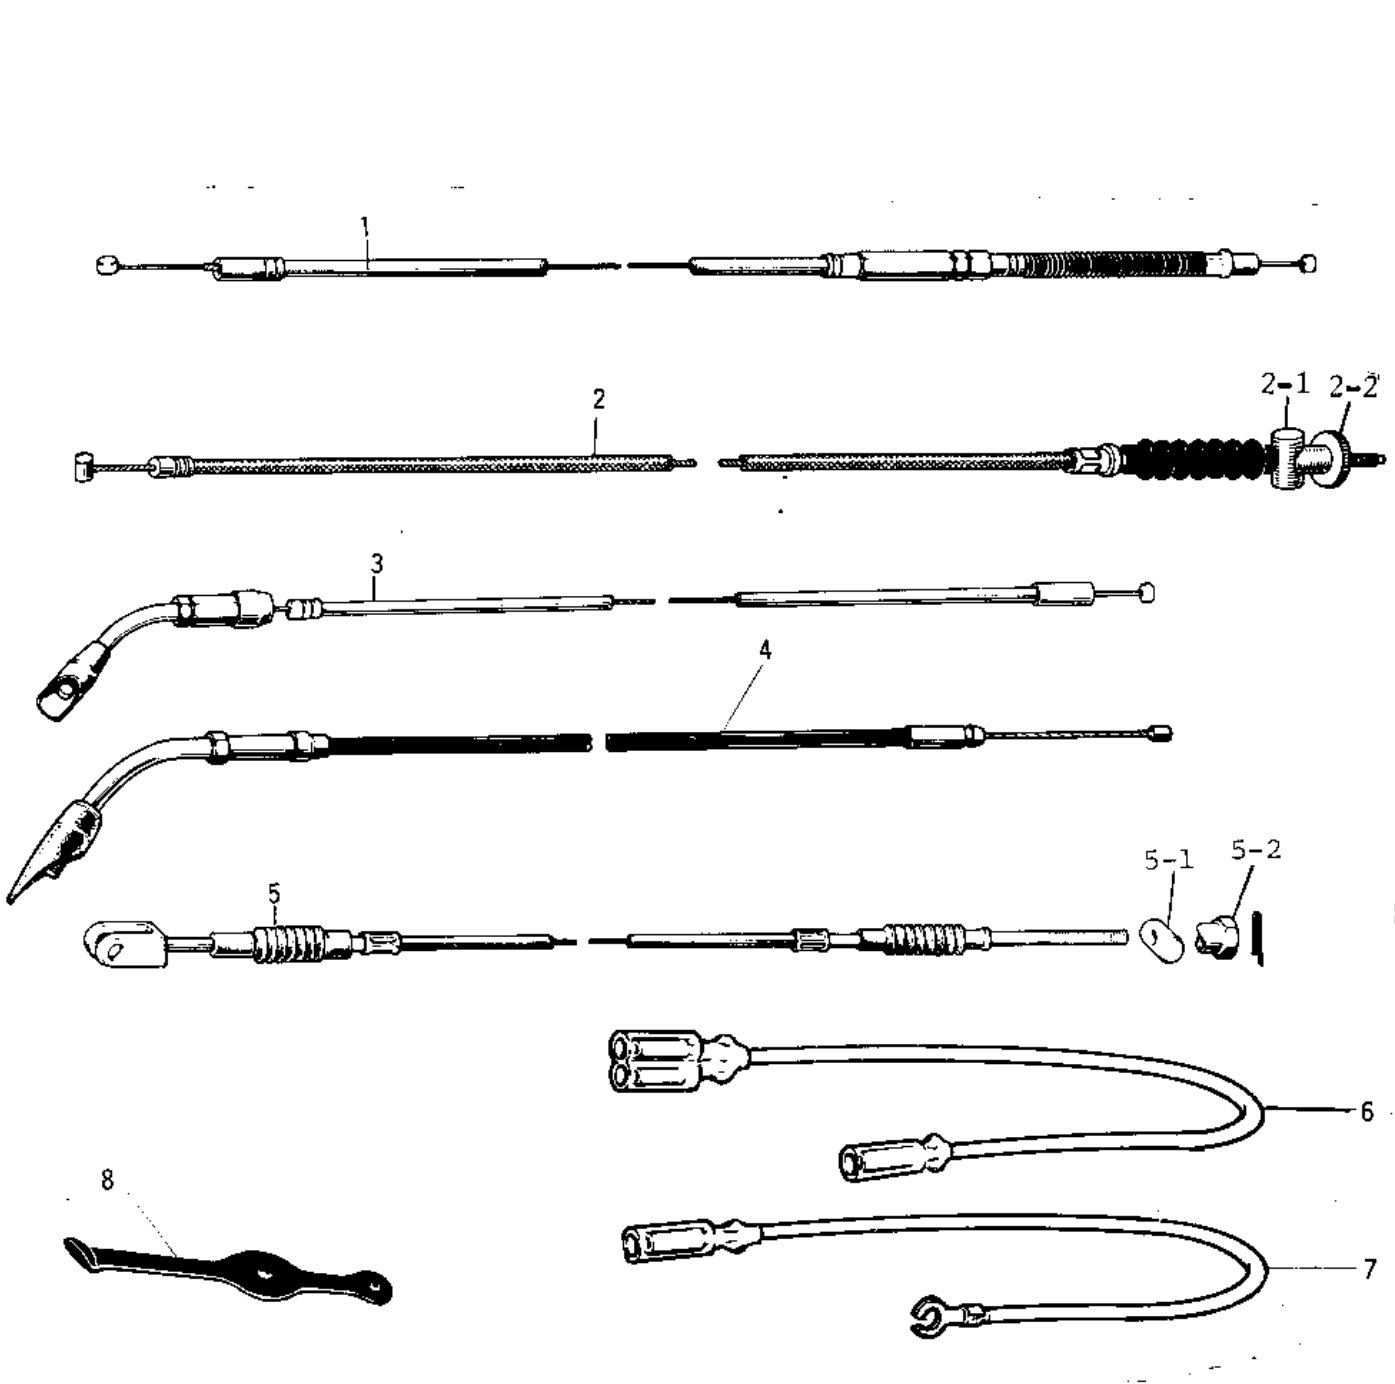

1972 F8-A PARTS DIAGRAM

CABLES (71 F81M)

1972 F8-A PARTS LIST

CABLES (71 F81M)

ITEM NAME	PART NUMBER	QUANTITY
CABLE-CLUTCH (Ref # 1)	54011-036	1
CABLE-FRONT BRAKE (Ref # 2)	54005-060	1
JOINT-BRAKE ROD (Ref # 2-1)	92043-082	1
UNAVAILABLE IN PRICE BOOK (Ref # 2-2)	92045-052	1
CABLE-STARTER (Ref # 3)	54017-043	1
CABLE-THROTTLE (Ref # 4)	54012-073	1
CABLE-REAR BRAKE (Ref # 5)	54022-016	1
PIN BRAKE ROD (Ref # 5-1)	92043-053	1
NUT-BRAKE CABLE ADJST (Ref # 5-2)	92015-041	1
WIRE-LEAD (Ref # 6)	26011-044	1
WIRE IGNITION LEAD (Ref # 7)	26011-014	1
BAND RUBBER (Ref # 8)	92072-013	4