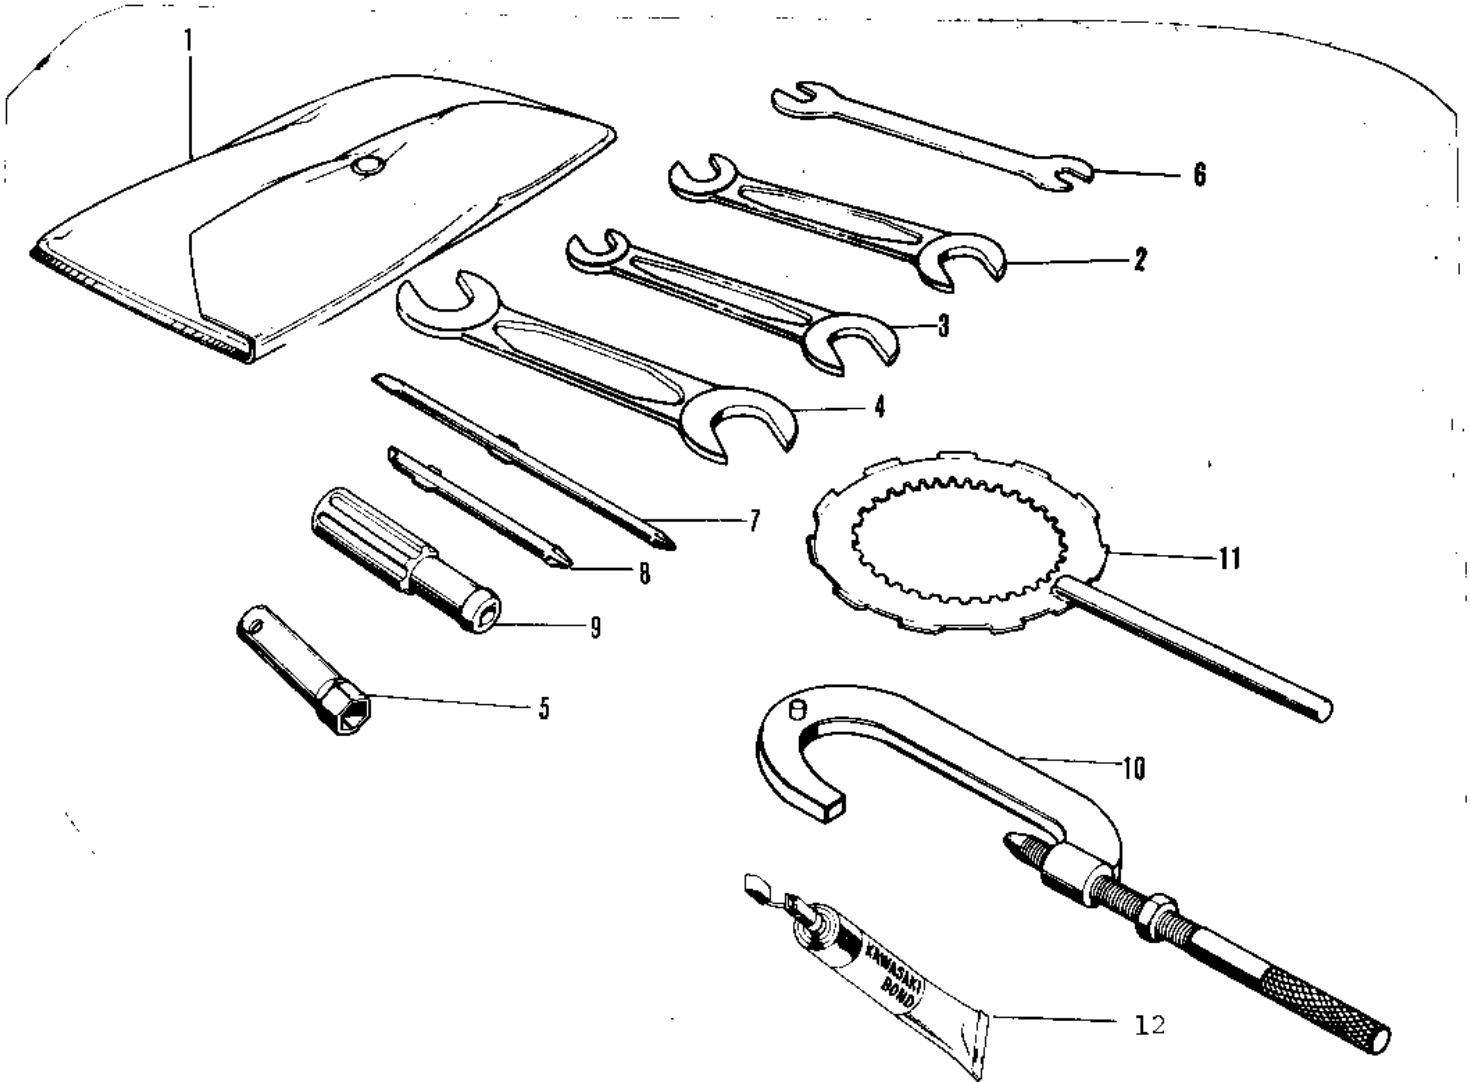

# 1972 F8-A PARTS DIAGRAM

OWNER TOOLS/SPECIAL SERVICE TOOLS ('71 F)

1  
R  
1

## 1972 F8-A PARTS LIST

OWNER TOOLS/SPECIAL SERVICE TOOLS ('71 F

ITEM NAME	PART NUMBER	QUANTITY
UNAVAILABLE IN PRICE BOOK (Ref # 1~9)	56007-023	1
BAG,TOOL (Ref # 1)	56008-008	1
UNAVAILABLE IN PRICE BOOK (Ref # 2)	960B1013	1
*** N.L.A.*** (Canada) (Ref # 3)	960B1014	1
*** N.L.A.*** (Canada) (Ref # 4)	960B1719	1
92110-012 (Canada) (Ref # 5)	92110-003	1
92108-011 (Canada) (Ref # 6)	92108-004	1
TOOL-DRIVER (Ref # 7)	92107-1052	1
SCREW DRIVER #3 PHLIP (Ref # 8)	92107-005	1
92106-1001 (Canada) (Ref # 9)	92106-002	1