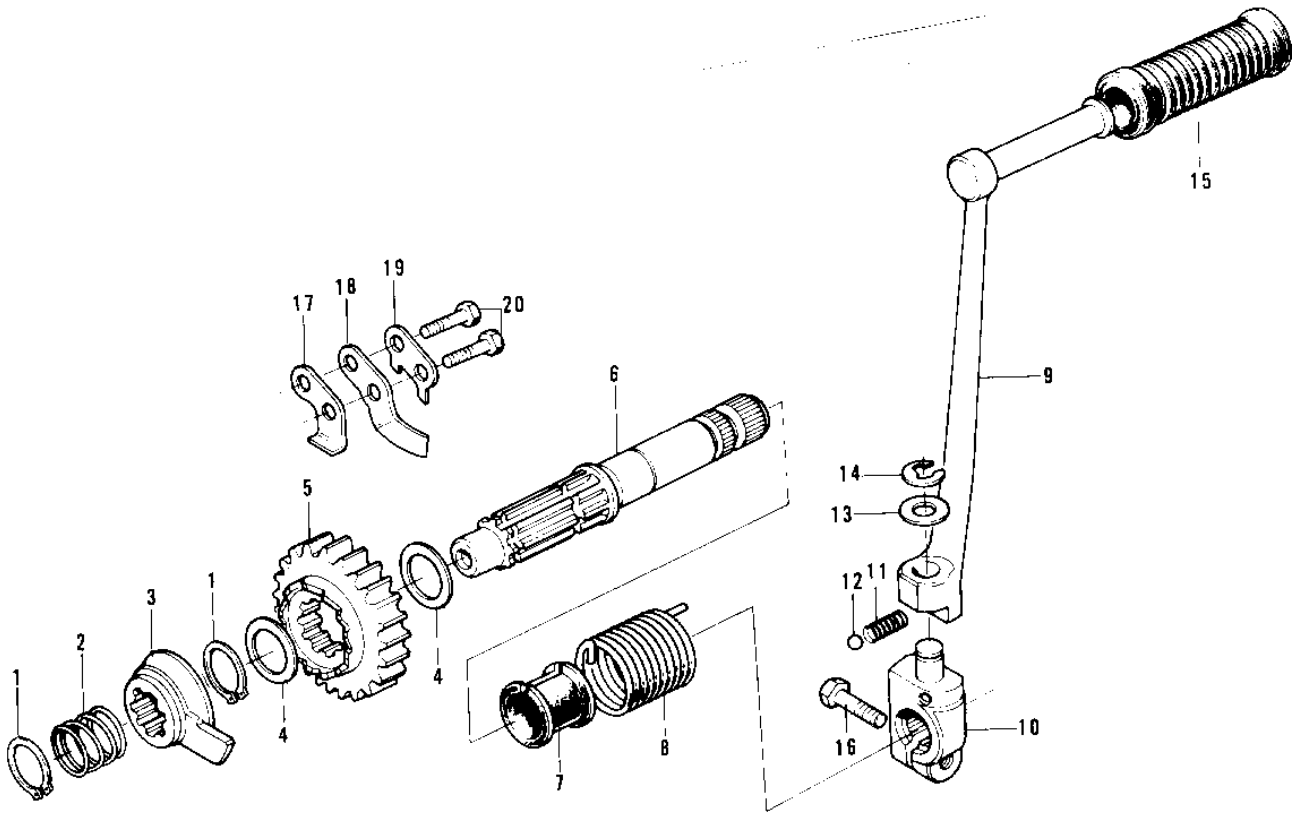

1973 F11 PARTS DIAGRAM

KICKSTARTER MECHANISM ('73-'75 F11/F11-A)

1973 F11 PARTS LIST

KICKSTARTER MECHANISM ('73-'75 F11/F11-A)

ITEM NAME	PART NUMBER	QUANTITY
CIRCLIP (Ref # 1)	92033-026	2
SPRING (Ref # 2)	92081-097	1
RATCHET (Ref # 3)	13078-005	1
RATCHET (Ref # 3)	13078-007	1
WASHER-PLAIN 25MM (Ref # 4)	92022-159	2
GEAR-KICKSTARTER (Ref # 5)	13068-025	1
SHAFT-KICKSTARTER (Ref # 6)	13066-027	1
SHAFT,KICKSTARTER (Ref # 6)	13066-041	1
GUIDE-KICK SPRING (Ref # 7)	13070-004	1
SPRING-KICKSTARTER (Ref # 8)	92082-003	1
F11PEDAL ASSY,KICK (Ref # 9~14)	13064-017	1
PEDAL ASSY,KICK (Ref # 9~14)	13064-017	1
BOSS-KICK PEDAL (Ref # 10)	13061-014	1
SPRING KICK PEDAL (Ref # 11)	92081-020	1
BALL STEEL 1/4' (Ref # 12)	600A0800	1
WASHER BRAKE PEDAL (Ref # 13)	92022-085	1
WASHER,PLAIN (Ref # 13)	92022-277	1
CIRCLIP 10MM (Ref # 14)	482J0100	1
RUBBER KICK PEDAL (Ref # 15)	13063-004	1
BOLT-HEX HEAD,10X25 (Ref # 16)	114B1025	1
STOPPER-KICKSTARTER (Ref # 17)	13072-001	1
GUIDE-KICKSTARTER (Ref # 18)	13206-007	1
WASHER-LOCK (Ref # 19)	92024-036	1
BOLT-UPSET,6X16 (Ref # 20)	112G0616	2