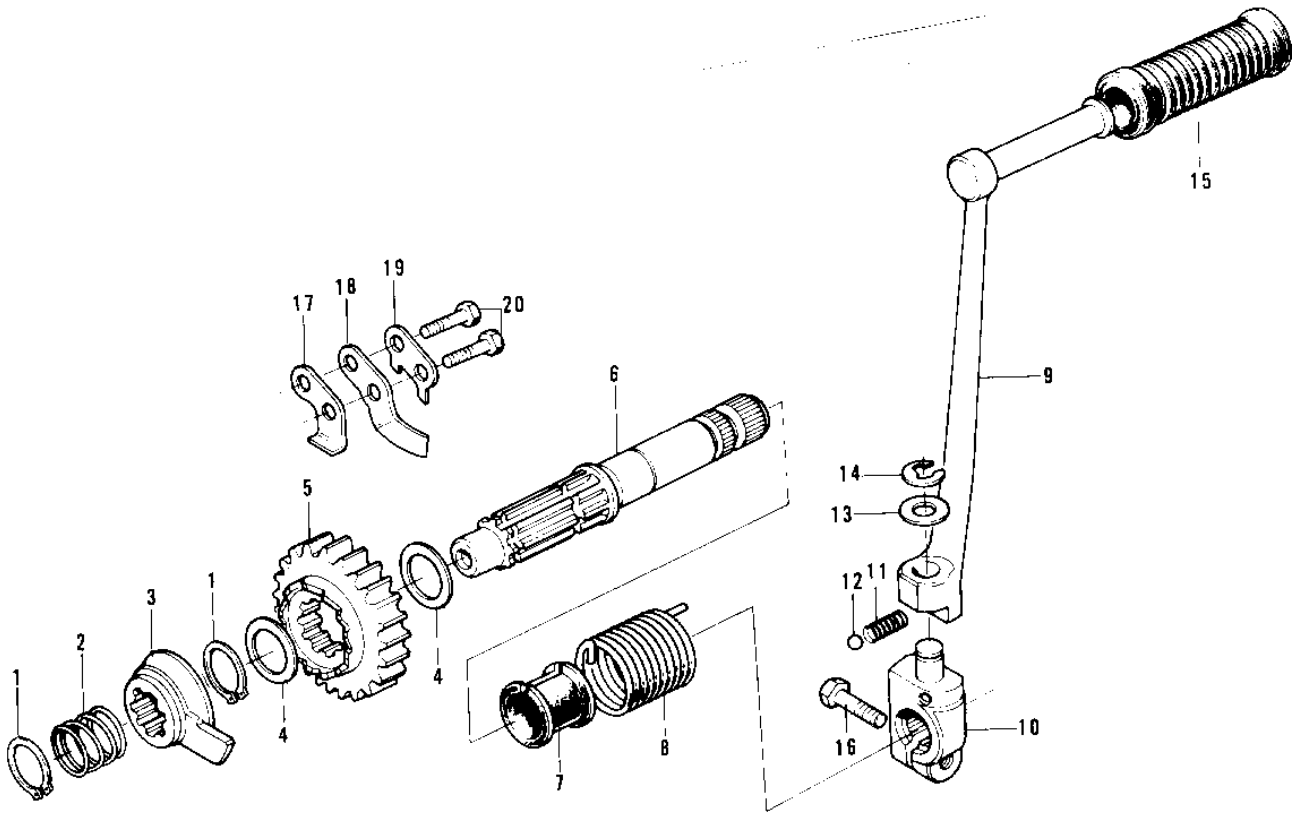

1974 F11-A PARTS DIAGRAM

KICKSTARTER MECHANISM ('73-'75 F11/F11-A)

1974 F11-A PARTS LIST

KICKSTARTER MECHANISM ('73-'75 F11/F11-A)

ITEM NAME	PART NUMBER	QUANTITY
CIRCLIP (Ref # 1)	92033-026	
SPRING (Ref # 2)	92081-097	
RATCHET (Ref # 3)	13078-005	
RATCHET (Ref # 3)	13078-007	
WASHER-PLAIN 25MM (Ref # 4)	92022-159	
GEAR-KICKSTARTER (Ref # 5)	13068-025	
SHAFT-KICKSTARTER (Ref # 6)	13066-027	
SHAFT,KICKSTARTER (Ref # 6)	13066-041	
GUIDE-KICK SPRING (Ref # 7)	13070-004	
SPRING-KICKSTARTER (Ref # 8)	92082-003	
F11PEDAL ASSY,KICK (Ref # 9~14)	13064-017	
PEDAL ASSY,KICK (Ref # 9~14)	13064-017	
BOSS-KICK PEDAL (Ref # 10)	13061-014	
SPRING KICK PEDAL (Ref # 11)	92081-020	
BALL STEEL 1/4' (Ref # 12)	600A0800	
WASHER BRAKE PEDAL (Ref # 13)	92022-085	
WASHER,PLAIN (Ref # 13)	92022-277	
CIRCLIP 10MM (Ref # 14)	482J0100	
RUBBER KICK PEDAL (Ref # 15)	13063-004	
BOLT-HEX HEAD,10X25 (Ref # 16)	114B1025	
STOPPER-KICKSTARTER (Ref # 17)	13072-001	
GUIDE-KICKSTARTER (Ref # 18)	13206-007	
WASHER-LOCK (Ref # 19)	92024-036	
BOLT-UPSET,6X16 (Ref # 20)	112G0616	