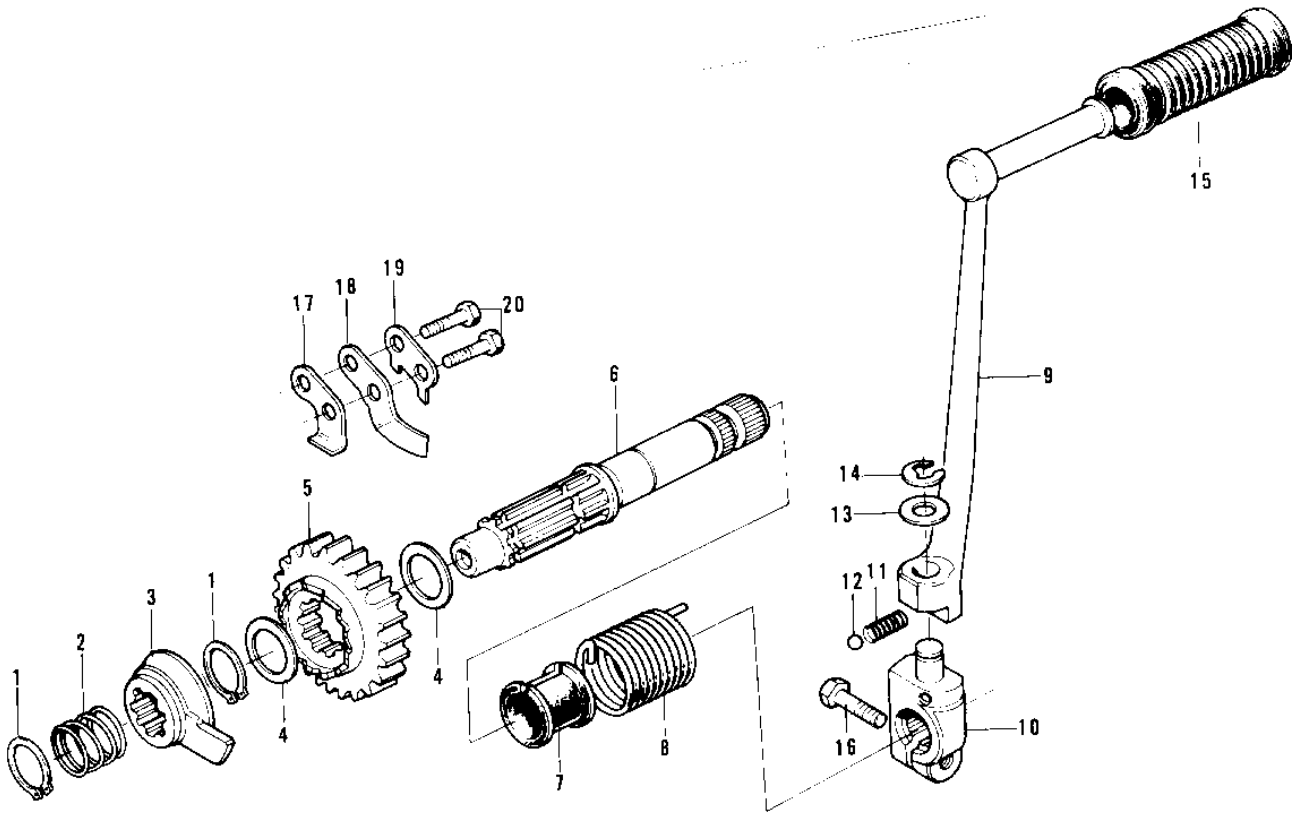

1973 F11M PARTS DIAGRAM

KICKSTARTER MECHANISM ('73-'75 F11/F11-A)

1973 F11M PARTS LIST

KICKSTARTER MECHANISM ('73-'75 F11/F11-A)

ITEM NAME	PART NUMBER	QUANTITY
CIRCLIP (Ref # 1)	92033-026	
SPRING (Ref # 2)	92081-097	
RATCHET (Ref # 3)	13078-005	
RATCHET (Ref # 3)	13078-007	
WASHER-PLAIN 25MM (Ref # 4)	92022-159	
GEAR-KICKSTARTER (Ref # 5)	13068-025	
SHAFT-KICKSTARTER (Ref # 6)	13066-027	
SHAFT,KICKSTARTER (Ref # 6)	13066-041	
GUIDE-KICK SPRING (Ref # 7)	13070-004	
SPRING-KICKSTARTER (Ref # 8)	92082-003	
F11PEDAL ASSY,KICK (Ref # 9~14)	13064-017	
PEDAL ASSY,KICK (Ref # 9~14)	13064-017	
BOSS-KICK PEDAL (Ref # 10)	13061-014	
SPRING KICK PEDAL (Ref # 11)	92081-020	
BALL STEEL 1/4' (Ref # 12)	600A0800	
WASHER BRAKE PEDAL (Ref # 13)	92022-085	
WASHER,PLAIN (Ref # 13)	92022-277	
CIRCLIP 10MM (Ref # 14)	482J0100	
RUBBER KICK PEDAL (Ref # 15)	13063-004	
BOLT-HEX HEAD,10X25 (Ref # 16)	114B1025	
STOPPER-KICKSTARTER (Ref # 17)	13072-001	
GUIDE-KICKSTARTER (Ref # 18)	13206-007	
WASHER-LOCK (Ref # 19)	92024-036	
BOLT-UPSET,6X16 (Ref # 20)	112G0616	