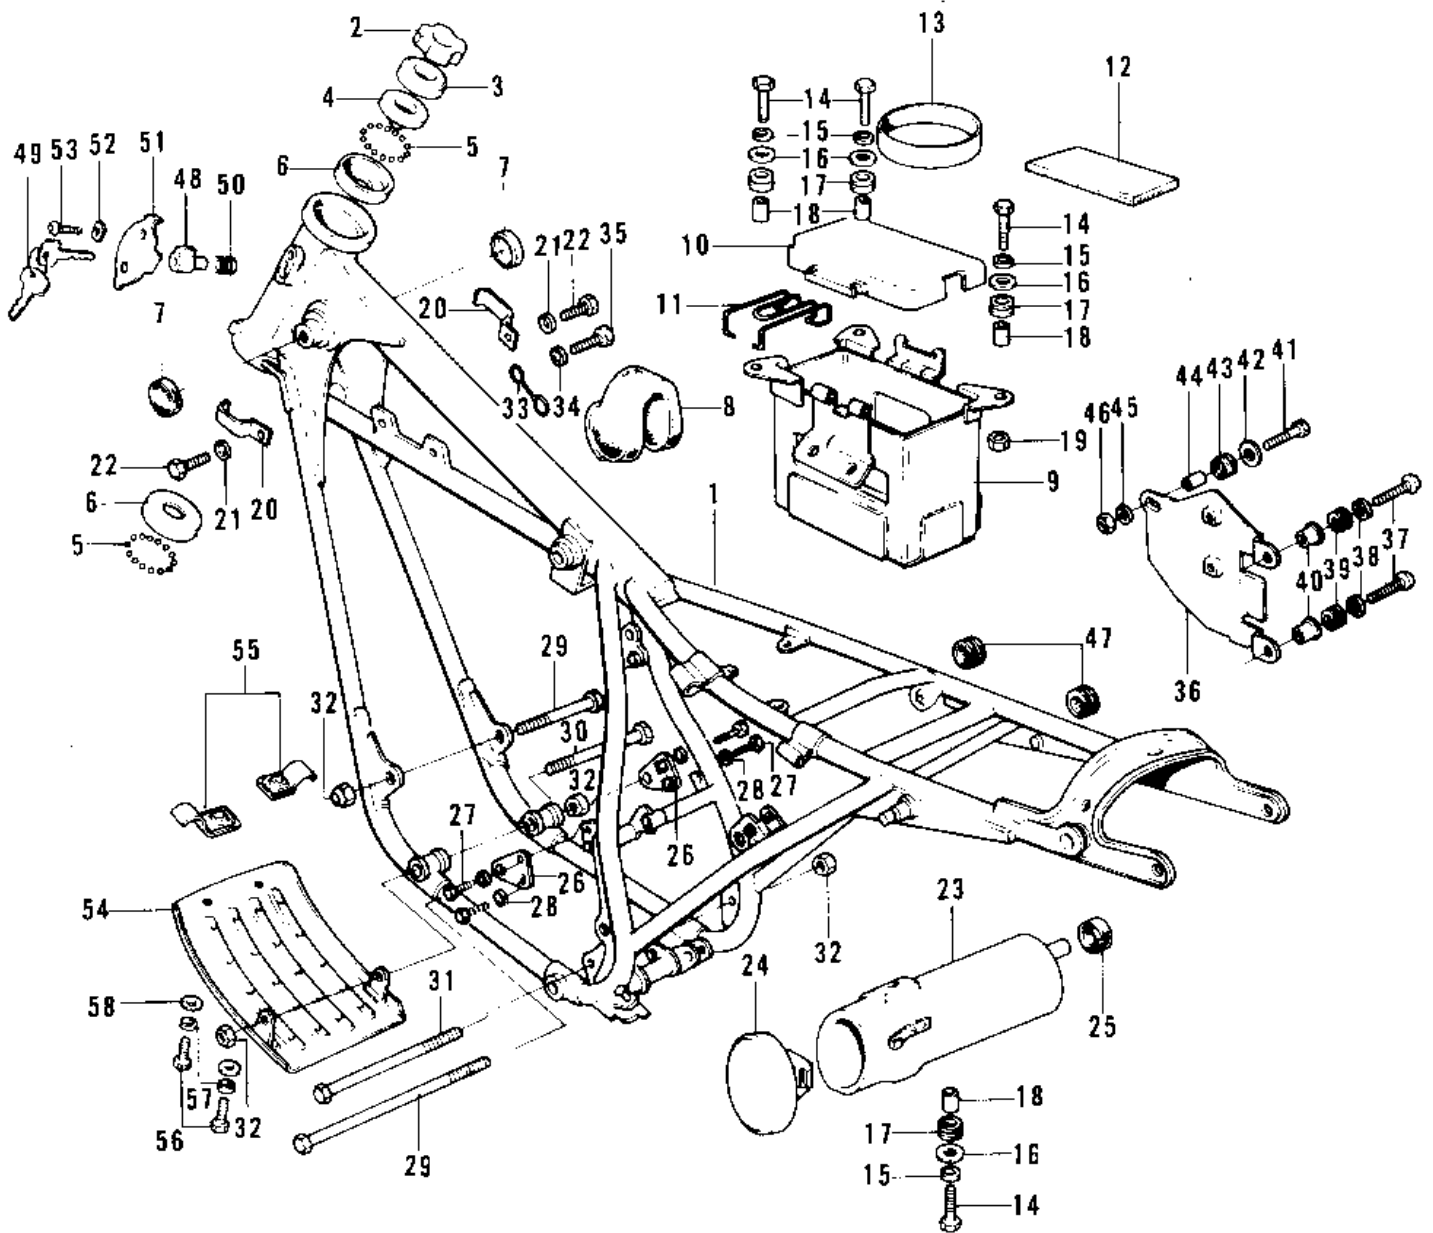

1973 F11 PARTS DIAGRAM

FRAME/FRAME FITTINGS/BATTERY CASE/TOOL C

1973 F11 PARTS LIST

FRAME/FRAME FITTINGS/BATTERY CASE/TOOL C

ITEM NAME	PART NUMBER	QUANTITY
FRAME (Ref # 1)	32002-051	1
FRAME (Ref # 1)	32002-076	1
NUT STEERING STEM LC (Ref # 2)	92090-006	1
CAP-STEERING STEM (Ref # 3)	46098-011	1
BALL STEEL 1/4' (Ref # 5)	600A0800	38
RACE STEERING BEARIN (Ref # 6)	92048-005	2
DAMPER RUBBER-FL TAN (Ref # 7)	92075-101	2
DAMPER RUBBER (Ref # 8)	92075-102	1
CASE-BATTERY (Ref # 9)	32097-020	1
COVER-BATTERY (Ref # 10)	32130-001	1
FASTENER-BATTERY CAS (Ref # 11)	92079-003	1
MAT-BATTERY (Ref # 12)	32103-022	1
MAT-BATTERY SIDE (Ref # 13)	32103-023	1
BOLT 6X22 (Ref # 14)	112B0622	4
BOLT 6X22 (Ref # 14)	112B0622	AL
WASHER SPRING 6MM (Ref # 15)	461F0600	4
WASHER 6.5X20X1.6T (Ref # 16)	92022-125	4
DAMPER RUBBER (Ref # 17)	92075-076	4
COLLAR,6.8X10X8.5 (Ref # 18)	92027-129	4
NUT 6MM (Ref # 19)	311B0600	1
CLAMP-WIRE HARNESS (Ref # 20)	92037-086	2
WASHER SPRING 6MM (Ref # 21)	461F0600	2
BOLT-UPSET 6X14 (Ref # 22)	112B0614	2
BOLT-UPSET 6X14 (Ref # 22)	112B0614	AL
CASE-TOOL (Ref # 23)	32098-017	1
COVER-TOOL CASE,BLAC (Ref # 24)	32104-004-21	1
DAMPER RUBBER (Ref # 25)	92075-107	1
PLATE-ENGINE MOUNT (Ref # 26)	32030-024	2
BOLT,8X20 (Ref # 27)	115G0820	4