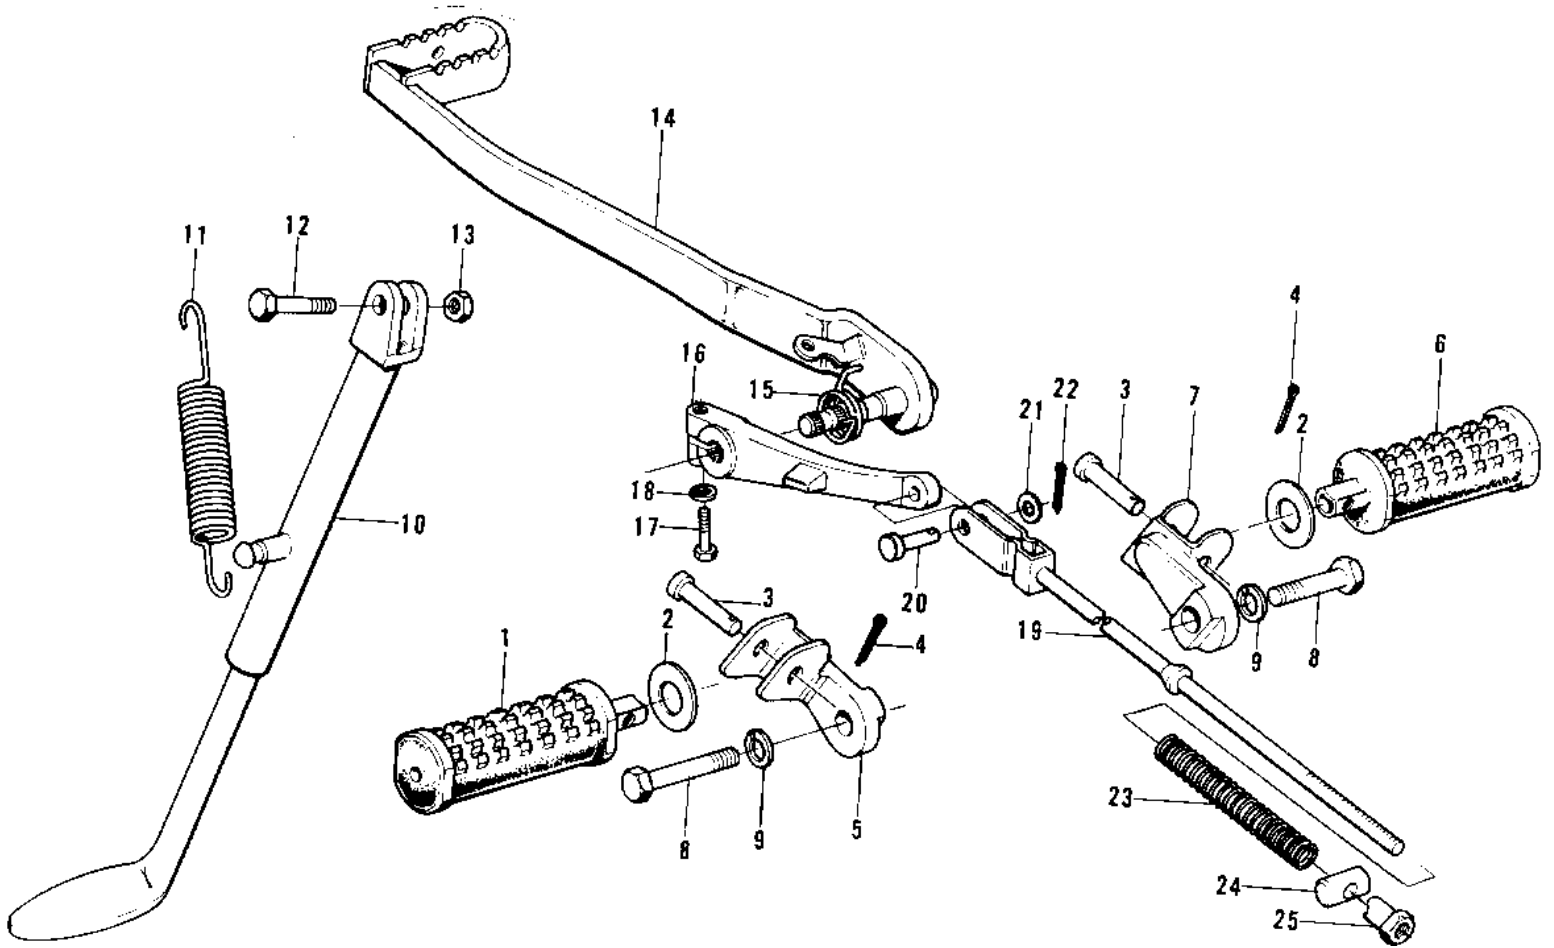

1974 F11-A PARTS DIAGRAM

FOOTRESTS/STAND/BRAKE PEDAL

1974 F11-A PARTS LIST

FOOTRESTS/STAND/BRAKE PEDAL

ITEM NAME	PART NUMBER	QUANTITY
STEP-ASSY,FR,LH (Ref # 1)	34027-1114	
STEP-ASSY,FR,LH (Ref # 1)	34027-1114	
WASHER PL 22.5X36X2. (Ref # 2)	92022-204	
PIN-FOOTREST BAR FIT (Ref # 3)	92043-080	
PIN,COTTER,2.5X15 (Ref # 4)	550D2515	
BRKT LH FOOTREST BAR (Ref # 5)	34007-010	
STEP-ASSY,FR,RH (Ref # 6)	34027-1115	
STEP-ASSY,FR,RH (Ref # 6)	34027-1115	
BRACKET, RH. FOOTREST BAR (Ref # 7)	34007-011	
BOLT-HEX HEAD,14X32 (Ref # 8)	113B1432	
WASHER SPRING 14MM (Ref # 9)	461F1400	
STAND-SIDE (Ref # 10)	34024-034	
SPRING-SIDE STAND (Ref # 11)	34025-004	
BOLT,HEX HEAD 10X35 (Ref # 12)	92001-1252	
NUT,10MM (Ref # 13)	314B1000	
PEDAL-BRAKE (Ref # 14)	43077-001	
SPRING-BRAKE PEDAL (Ref # 15)	43005-019	
LEVER-BRAKE PEDAL (Ref # 16)	42029-019	
BOLT-UPSET (Ref # 17)	112G0625	
BOLT-UPSET (Ref # 17)	112G0625	
WASHER SPRING 6MM (Ref # 18)	461F0600	
ROD-BRAKE (Ref # 19)	43011-011	
PIN-BRAKE ROD FITTIN (Ref # 20)	92043-064	
WASHER PLAIN 6MM (Ref # 21)	410B0600	
PIN COTTER 2.0X15 (Ref # 22)	550D2015	
SPRING,BRAKE ROD (Ref # 23)	43012-001	
PIN-BRAKE ROD (Ref # 24)	92043-065	
NUT-BRAKE ROD ADJUST (Ref # 25)	92015-042	