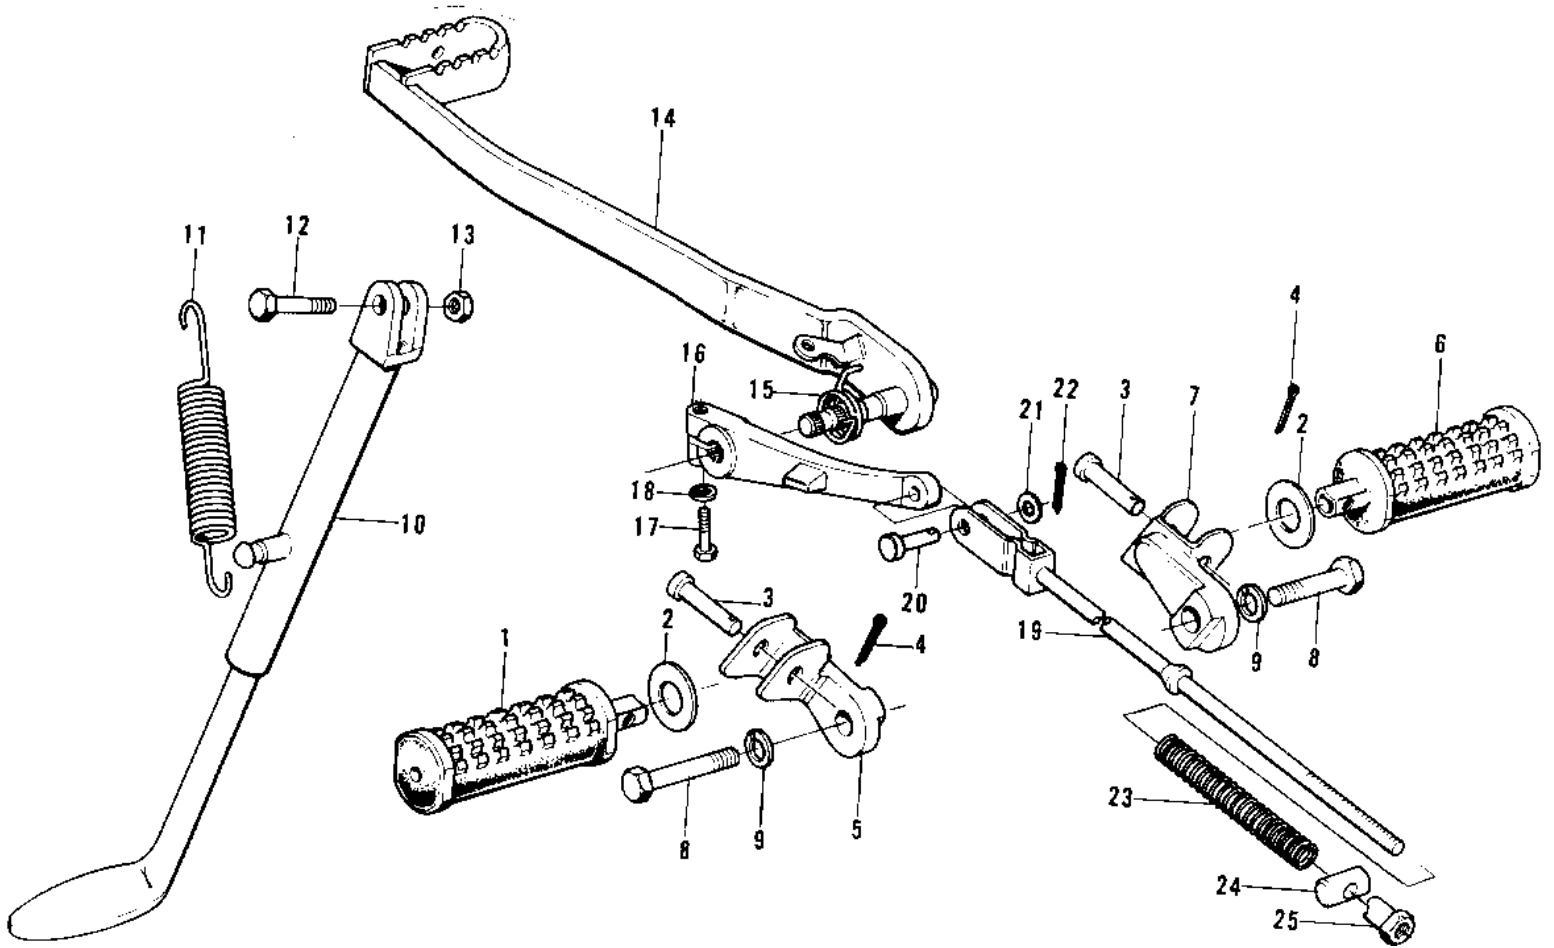

# 1975 F11-B PARTS DIAGRAM

FOOTRESTS/STAND/BRAKE PEDAL

# 1975 F11-B PARTS LIST

## FOOTRESTS/STAND/BRAKE PEDAL

ITEM NAME	PART NUMBER	QUANTITY
STEP-ASSY,FR,LH (Ref # 1)	34027-1114	
STEP-ASSY,FR,LH (Ref # 1)	34027-1114	
WASHER PL 22.5X36X2. (Ref # 2)	92022-204	
PIN-FOOTREST BAR FIT (Ref # 3)	92043-080	
PIN,COTTER,2.5X15 (Ref # 4)	550D2515	
BRKT LH FOOTREST BAR (Ref # 5)	34007-010	
STEP-ASSY,FR,RH (Ref # 6)	34027-1115	
STEP-ASSY,FR,RH (Ref # 6)	34027-1115	
BRACKET, RH. FOOTREST BAR (Ref # 7)	34007-011	
BOLT-HEX HEAD,14X32 (Ref # 8)	113B1432	
WASHER SPRING 14MM (Ref # 9)	461F1400	
STAND-SIDE (Ref # 10)	34024-034	
SPRING-SIDE STAND (Ref # 11)	34025-004	
BOLT,HEX HEAD 10X35 (Ref # 12)	92001-1252	
NUT,10MM (Ref # 13)	314B1000	
PEDAL-BRAKE (Ref # 14)	43077-001	
SPRING-BRAKE PEDAL (Ref # 15)	43005-019	
LEVER-BRAKE PEDAL (Ref # 16)	42029-019	
BOLT-UPSET (Ref # 17)	112G0625	
BOLT-UPSET (Ref # 17)	112G0625	
WASHER SPRING 6MM (Ref # 18)	461F0600	
ROD-BRAKE (Ref # 19)	43011-011	
PIN-BRAKE ROD FITTIN (Ref # 20)	92043-064	
WASHER PLAIN 6MM (Ref # 21)	410B0600	
PIN COTTER 2.0X15 (Ref # 22)	550D2015	
SPRING,BRAKE ROD (Ref # 23)	43012-001	
PIN-BRAKE ROD (Ref # 24)	92043-065	
NUT-BRAKE ROD ADJUST (Ref # 25)	92015-042	