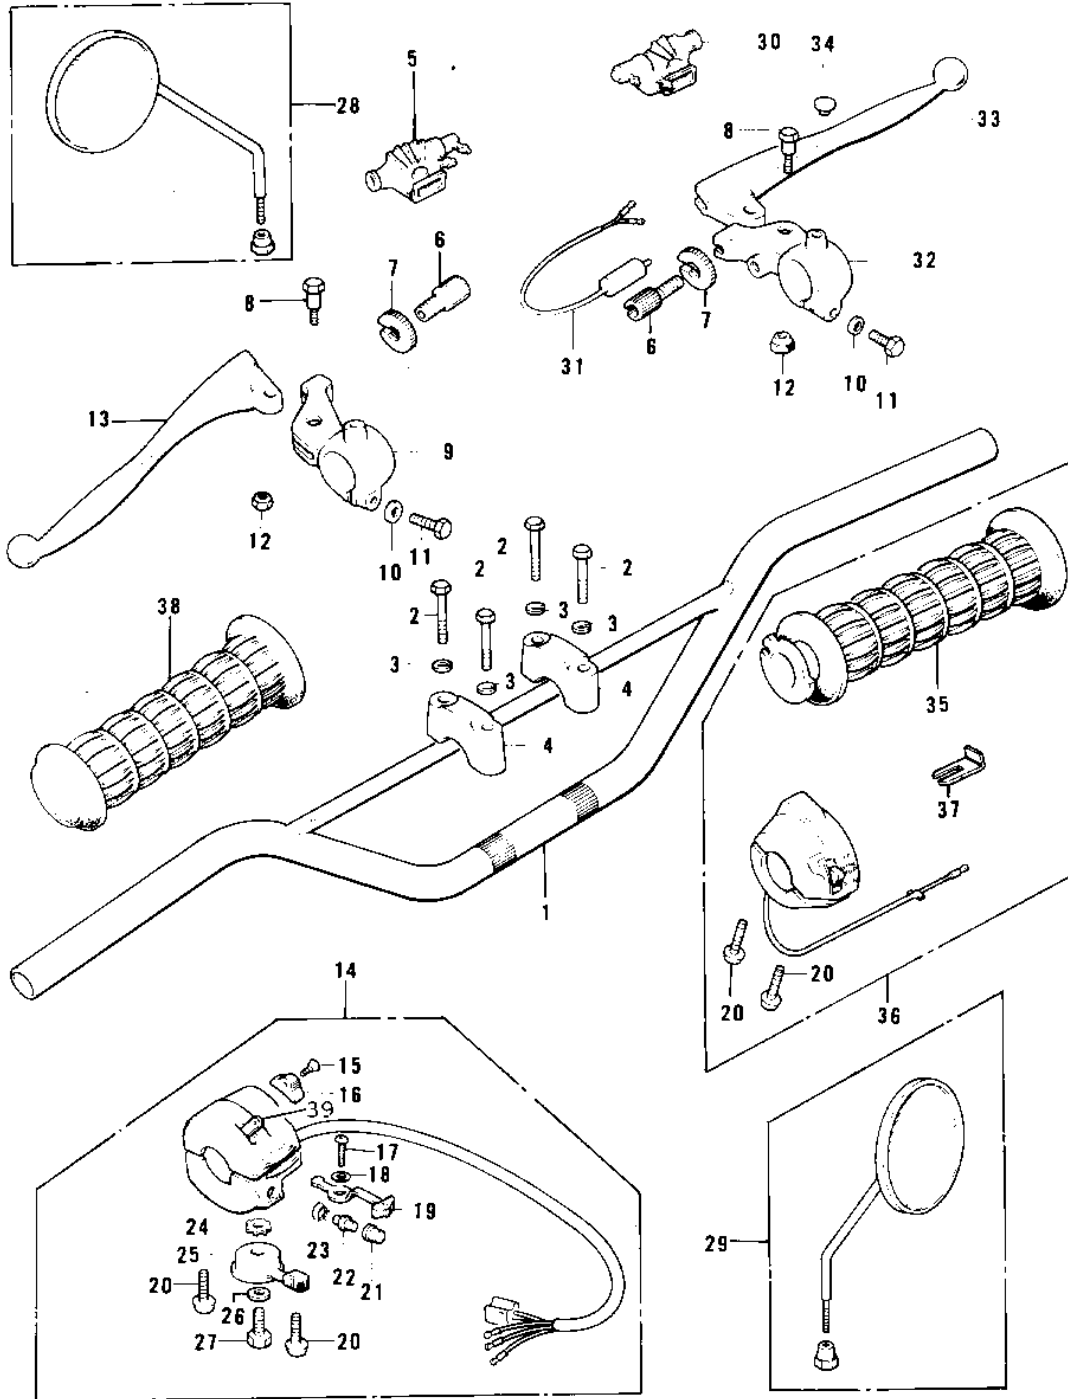

1973 F11 PARTS DIAGRAM

HANDLEBAR (F11-B)

1973 F11 PARTS LIST

HANDLEBAR (F11-B)

ITEM NAME	PART NUMBER	QUANTITY
HANDLEBAR (Ref # 1)	46004-019	1
BOLT 8X38 (Ref # 2)	92001-1405	4
WASHER SPRING 8MM (Ref # 3)	461F0800	4
HOLDER-HANDLEBAR (Ref # 4)	46012-008	2
BOOTS,LEVER HOLDER (Ref # 5)	49006-1017	1
SCREW CABLE ADJUST (Ref # 6)	46055-003	2
NUT-LOCK (Ref # 7)	46056-005	2
BOLT,HEX HEAD,5X22 (Ref # 8)	92007-046	2
HOLDER-CLUTCH LEV,BL (Ref # 9)	46094-011-21	1
WASHER PLAIN 6MM (Ref # 10)	410B0600	2
BOLT HEX HEAD 6X25 (Ref # 11)	110N0625	2
NUT-LOCK,5MM (Ref # 12)	92019-014	2
LEVER-CLUTCH (Ref # 13)	46092-015	1
CASE ASSY,L.H,BLACK (Ref # 14)	46091-029-21	1
L.H GRIP SWITCH KIT (Ref # 15,16,)	99990-531	1
SCREW CNTSNK HD 3X8 (Ref # 15)	221B0308A	1
KNOB-L.H SWITCH (Ref # 16)	46044-011	1
SCREW PAN HEAD 3X5 (Ref # 17)	220B0305A	1
WASHER (Ref # 18)	92095-010	1
KNOB-SWITCH (Ref # 19)	46044-012	1
SCREW-PAN-CROS,5X25 (Ref # 20)	220B0525	4
SWITCH ASSY,HORN BUT (Ref # 21)	27010-1009	1
SWITCH ASSY,HORN BUT (Ref # 22)	27010-1009	1
SWITCH ASSY,HORN BUT (Ref # 23)	27010-1009	1
WASHER LOCK (Ref # 24)	92095-012	1
LEVER,STARTER,BLACK (Ref # 25)	46096-008-10	1
WASHER PLAIN 6MM (Ref # 26)	410B0600	1
BOLT,6X10 (Ref # 27)	112G0610	1
REAR VIEW MIRROR,L.H (Ref # 28)	56003-009	1

1973 F11 PARTS LIST

HANDLEBAR (F11-B)

ITEM NAME	PART NUMBER	QUANTITY
REAR VIEW MIRROR,R.H (Ref # 29)	56002-020	1
BOOTS,LEVER HOLDER (Ref # 30)	49006-1017	1
SWITCH-FR BRAKE LAMP (Ref # 31)	27021-005	1
HOLDER-FR BRK LEV,BL (Ref # 32)	46060-009-21	1
LEVER FRONT BRAKE (Ref # 33)	46058-004	1
CAP-RR VIEW MIRROR (Ref # 34)	92102-009	1
GRIP ASSY-THROTTLE (Ref # 35)	46019-022	1
CASE ASSY,R.H. BLACK (Ref # 36)	46018-037-21	1
HOLDER,CONTROL CABLE (Ref # 37)	46037-023	1
RUBBER-L.H GRIP (Ref # 38)	46075-019	1
SWITCH ASSY,L.H (Ref # 39)	46089-015	1