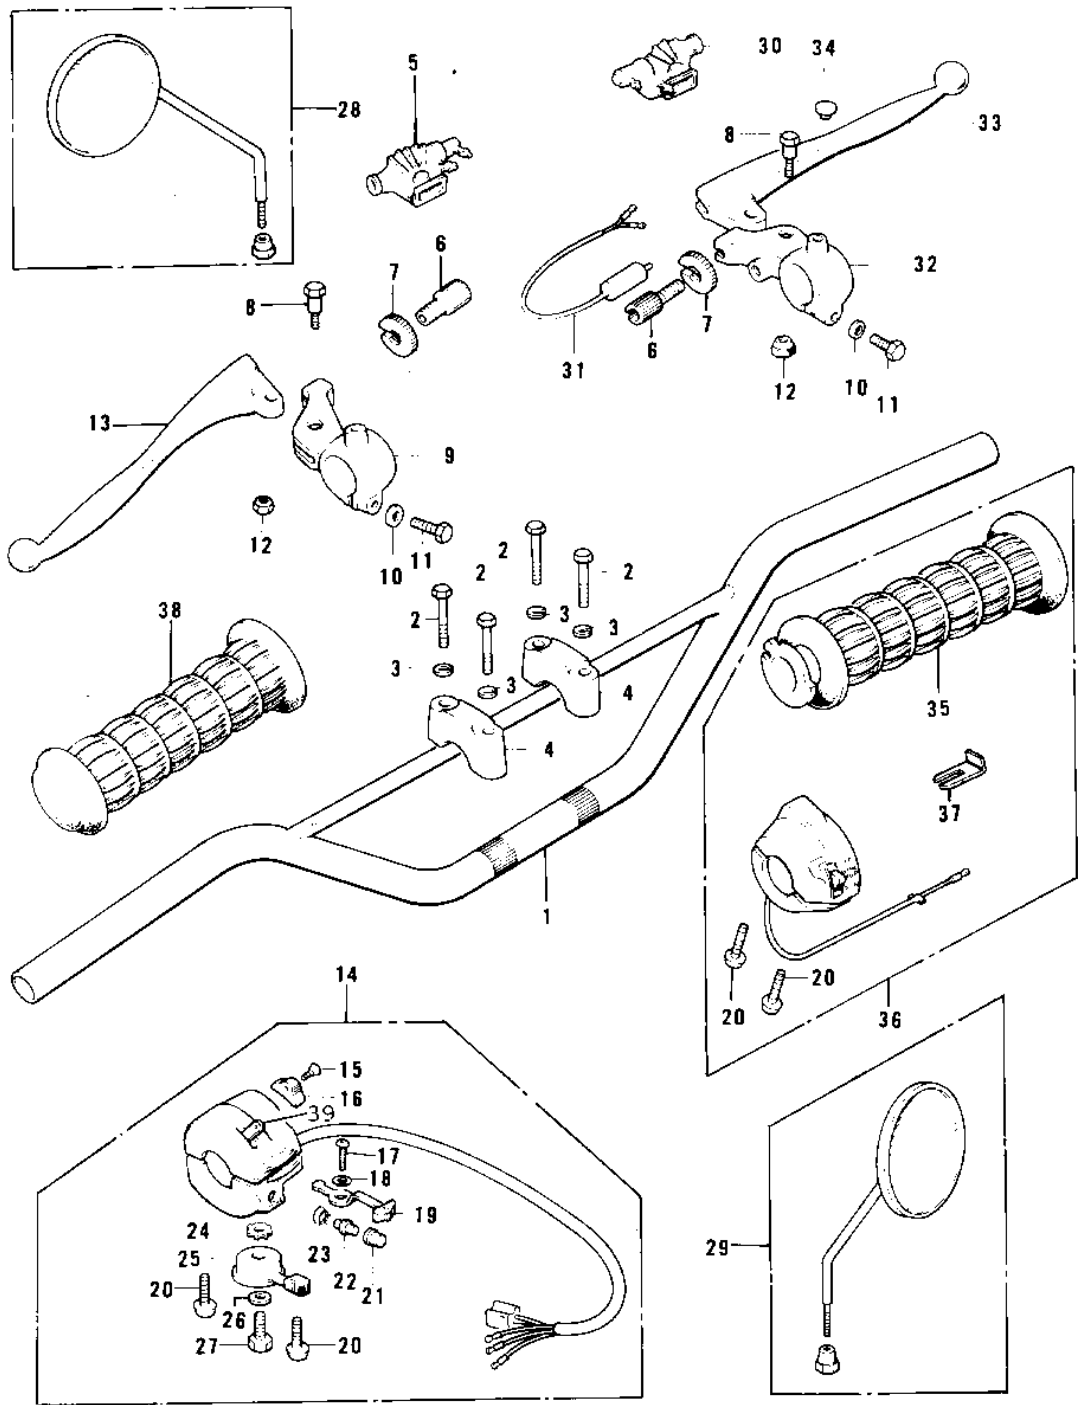

# 1974 F11-A PARTS DIAGRAM

HANDLEBAR (F11-B)

# 1974 F11-A PARTS LIST

## HANDLEBAR (F11-B)

ITEM NAME	PART NUMBER	QUANTITY
HANDLEBAR (Ref # 1)	46004-019	
BOLT 8X38 (Ref # 2)	92001-1405	
WASHER SPRING 8MM (Ref # 3)	461F0800	
HOLDER-HANDLEBAR (Ref # 4)	46012-008	
BOOTS,LEVER HOLDER (Ref # 5)	49006-1017	
SCREW CABLE ADJUST (Ref # 6)	46055-003	
NUT-LOCK (Ref # 7)	46056-005	
BOLT,HEX HEAD,5X22 (Ref # 8)	92007-046	
HOLDER-CLUTCH LEV,BL (Ref # 9)	46094-011-21	
WASHER PLAIN 6MM (Ref # 10)	410B0600	
BOLT HEX HEAD 6X25 (Ref # 11)	110N0625	
NUT-LOCK,5MM (Ref # 12)	92019-014	
LEVER-CLUTCH (Ref # 13)	46092-015	
CASE ASSY,L.H,BLACK (Ref # 14)	46091-029-21	
L.H GRIP SWITCH KIT (Ref # 15,16,)	99990-531	
SCREW CNTSNK HD 3X8 (Ref # 15)	221B0308A	
KNOB-L.H SWITCH (Ref # 16)	46044-011	
SCREW PAN HEAD 3X5 (Ref # 17)	220B0305A	
WASHER (Ref # 18)	92095-010	
KNOB-SWITCH (Ref # 19)	46044-012	
SCREW-PAN-CROS,5X25 (Ref # 20)	220B0525	
SWITCH ASSY,HORN BUT (Ref # 21)	27010-1009	
SWITCH ASSY,HORN BUT (Ref # 22)	27010-1009	
SWITCH ASSY,HORN BUT (Ref # 23)	27010-1009	
WASHER LOCK (Ref # 24)	92095-012	
LEVER,STARTER,BLACK (Ref # 25)	46096-008-10	
WASHER PLAIN 6MM (Ref # 26)	410B0600	
BOLT,6X10 (Ref # 27)	112G0610	
REAR VIEW MIRROR,L.H (Ref # 28)	56003-009	

## HANDLEBAR (F11-B)

ITEM NAME	PART NUMBER	QUANTITY
REAR VIEW MIRROR,R.H (Ref # 29)	56002-020	
BOOTS,LEVER HOLDER (Ref # 30)	49006-1017	
SWITCH-FR BRAKE LAMP (Ref # 31)	27021-005	
HOLDER-FR BRK LEV,BL (Ref # 32)	46060-009-21	
LEVER FRONT BRAKE (Ref # 33)	46058-004	
CAP-RR VIEW MIRROR (Ref # 34)	92102-009	
GRIP ASSY-THROTTLE (Ref # 35)	46019-022	
CASE ASSY,R.H. BLACK (Ref # 36)	46018-037-21	
HOLDER,CONTROL CABLE (Ref # 37)	46037-023	
RUBBER-L.H GRIP (Ref # 38)	46075-019	
SWITCH ASSY,L.H (Ref # 39)	46089-015	