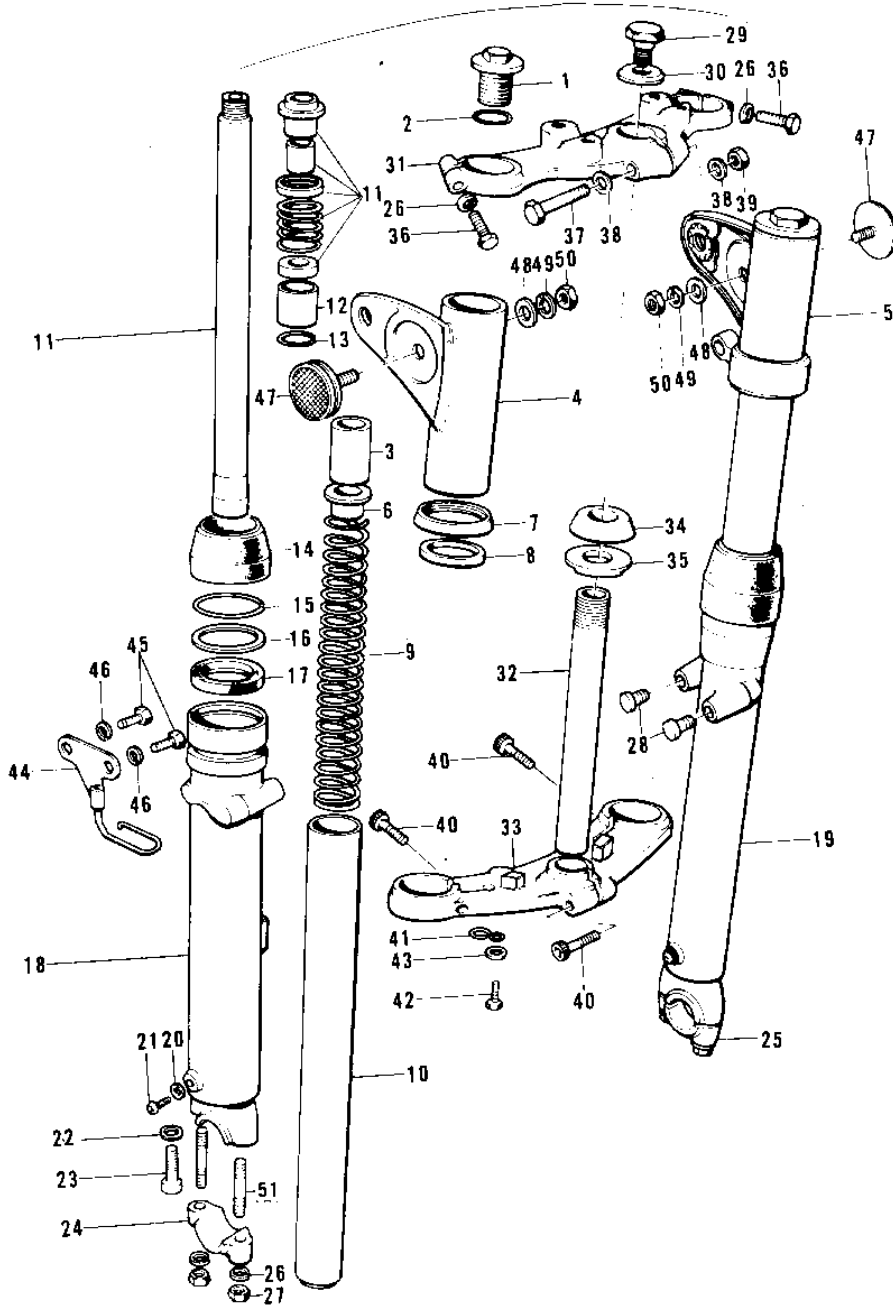

1973 F11 PARTS DIAGRAM

FRONT FORK (73-75 F11/F11-A/F11-B)

Ref. No

1 ~ 40

- 1
- 2
- 3
- 4
- 5
- 6
- 7
- 8
- 9
- 10
- 11
- 12
- 13
- 14
- 15
- 16
- 17
- 18
- 19
- 20
- 21
- 22
- 23
- 24
- 25
- 26
- 27
- 28
- 29
- 30
- 31
- 32
- 33
- 34
- 35
- 36
- 37
- 38
- 39
- 40
- 41
- 42
- 43
- 44
- 45
- 46
- 47
- 48
- 49
- 50
- 51

1973 F11 PARTS LIST

FRONT FORK ('73-'75 F11/F11-A/F11-B)

ITEM NAME	PART NUMBER	QUANTITY
FRONT FORK ASSY,BLAC (Ref # 1~40)	44001-081-21	1
BOLT-FORK FITTING (Ref # 1)	44041-037	2
"O" RING,FORK TOP (Ref # 2)	92055-1012	2
SPACER (Ref # 3)	44028-025	2
COVER-L.H FORK,BLACK (Ref # 4)	44033-047-21	1
COVER-R.H FORK,BLACK (Ref # 5)	44034-047-21	1
GUIDE-FORK SPRING (Ref # 6)	44029-019	2
GUIDE-FORK COVER (Ref # 7)	44032-009	2
SPRING-FORK (Ref # 8)	44026-041	2
SPRING-FORK (Ref # 9)	44026-041	2
TUBE-FORK INNER (Ref # 10)	44013-036	2
CYLINDER-FORK (Ref # 11)	44022-009	2
PISTON FORK (Ref # 12)	44018-001	2
CIRCLIP FORK PISTON (Ref # 13)	44044-008	2
DUST SHIELD-FORK (Ref # 14)	44010-019	2
CIRCLIP OIL SEAL FIT (Ref # 15)	44044-005	2
WASHER OIL SEAL FIT (Ref # 16)	44043-023	2
OIL SEAL,FORK (Ref # 17)	44009-020	2
TUBE,RH,FORK OUTER (Ref # 18)	44006-042	1
TUBE,RH,FORK OUTER (Ref # 19)	44006-042	1
GASKET FORK DRAIN PL (Ref # 20)	44045-002	2
SCREW PAN HEAD 4X8 (Ref # 21)	220B0408	2
GASKET,FORK CYLINDER (Ref # 22)	44045-057	2
BOLT-FORK CYLINDER (Ref # 23)	44041-040	2
HOLDER-FRONT AXLE,L. (Ref # 24)	44063-004	1
HOLDER-FRONT AXLE,R. (Ref # 25)	44063-005	1
WASHER SPRING 8MM (Ref # 26)	461F0800	6
NUT,8MM (Ref # 27)	311B0800	4
CAP (Ref # 28)	44062-002	2