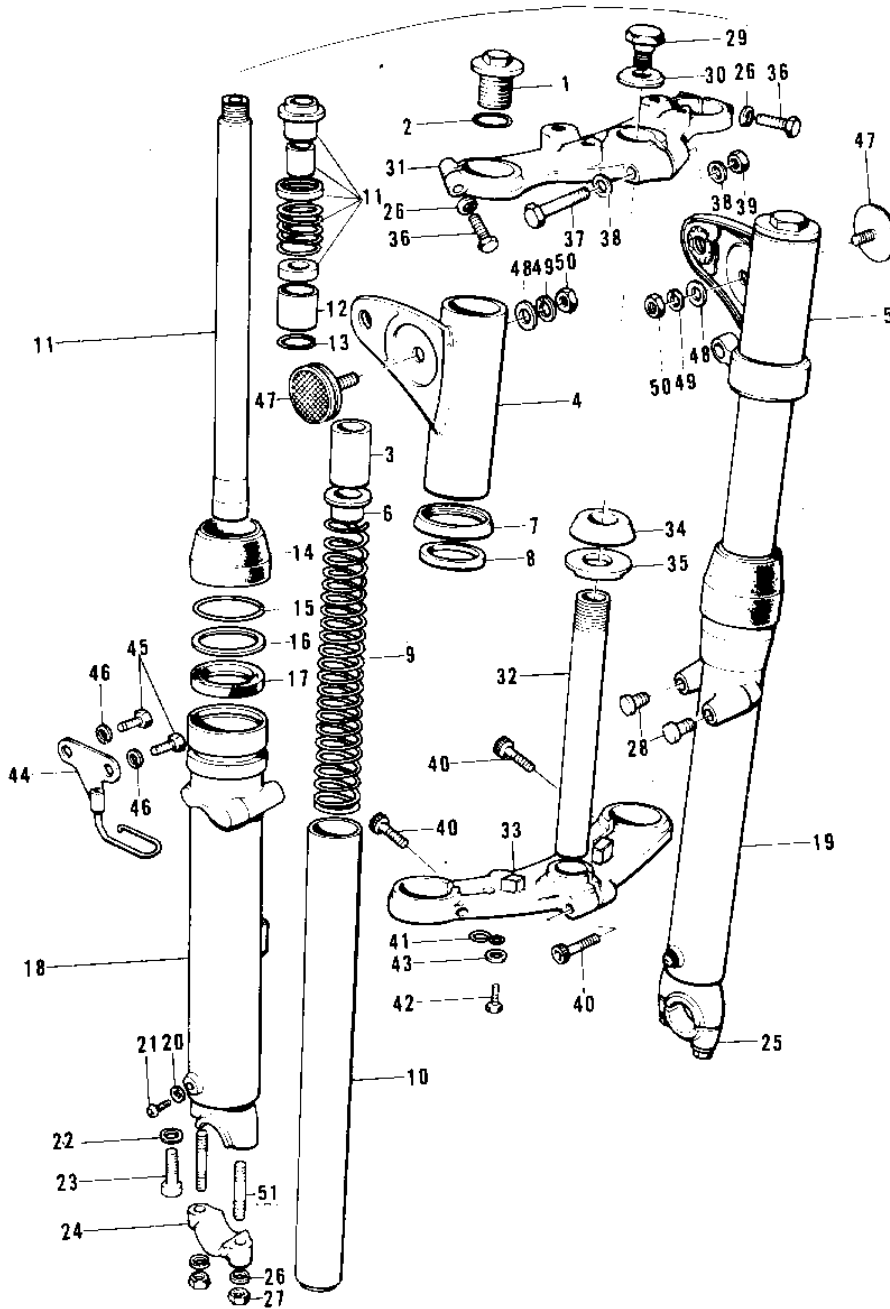

1974 F11-A PARTS DIAGRAM

FRONT FORK (73-75 F11/F11-A/F11-B)

Ref. No

1 ~ 40

- 1
- 2
- 3
- 4
- 5
- 6
- 7
- 8
- 9
- 10
- 11
- 12
- 13
- 14
- 15
- 16
- 17
- 18
- 19
- 20
- 21
- 22
- 23
- 24
- 25
- 26
- 27
- 28
- 29
- 30
- 31
- 32
- 33
- 34
- 35
- 36
- 37
- 38
- 39
- 40
- 41
- 42
- 43
- 44
- 45
- 46
- 47
- 48
- 49
- 50
- 51

1974 F11-A PARTS LIST

FRONT FORK ('73-'75 F11/F11-A/F11-B)

ITEM NAME	PART NUMBER	QUANTITY
FRONT FORK ASSY,BLAC (Ref # 1~40)	44001-081-21	
BOLT-FORK FITTING (Ref # 1)	44041-037	
"O" RING,FORK TOP (Ref # 2)	92055-1012	
SPACER (Ref # 3)	44028-025	
COVER-L.H FORK,BLACK (Ref # 4)	44033-047-21	
COVER-R.H FORK,BLACK (Ref # 5)	44034-047-21	
GUIDE-FORK SPRING (Ref # 6)	44029-019	
GUIDE-FORK COVER (Ref # 7)	44032-009	
SPRING-FORK (Ref # 8)	44026-041	
SPRING-FORK (Ref # 9)	44026-041	
TUBE-FORK INNER (Ref # 10)	44013-036	
CYLINDER-FORK (Ref # 11)	44022-009	
PISTON FORK (Ref # 12)	44018-001	
CIRCLIP FORK PISTON (Ref # 13)	44044-008	
DUST SHIELD-FORK (Ref # 14)	44010-019	
CIRCLIP OIL SEAL FIT (Ref # 15)	44044-005	
WASHER OIL SEAL FIT (Ref # 16)	44043-023	
OIL SEAL,FORK (Ref # 17)	44009-020	
TUBE,RH,FORK OUTER (Ref # 18)	44006-042	
TUBE,RH,FORK OUTER (Ref # 19)	44006-042	
GASKET FORK DRAIN PL (Ref # 20)	44045-002	
SCREW PAN HEAD 4X8 (Ref # 21)	220B0408	
GASKET,FORK CYLINDER (Ref # 22)	44045-057	
BOLT-FORK CYLINDER (Ref # 23)	44041-040	
HOLDER-FRONT AXLE,L. (Ref # 24)	44063-004	
HOLDER-FRONT AXLE,R. (Ref # 25)	44063-005	
WASHER SPRING 8MM (Ref # 26)	461F0800	
NUT,8MM (Ref # 27)	311B0800	
CAP (Ref # 28)	44062-002	