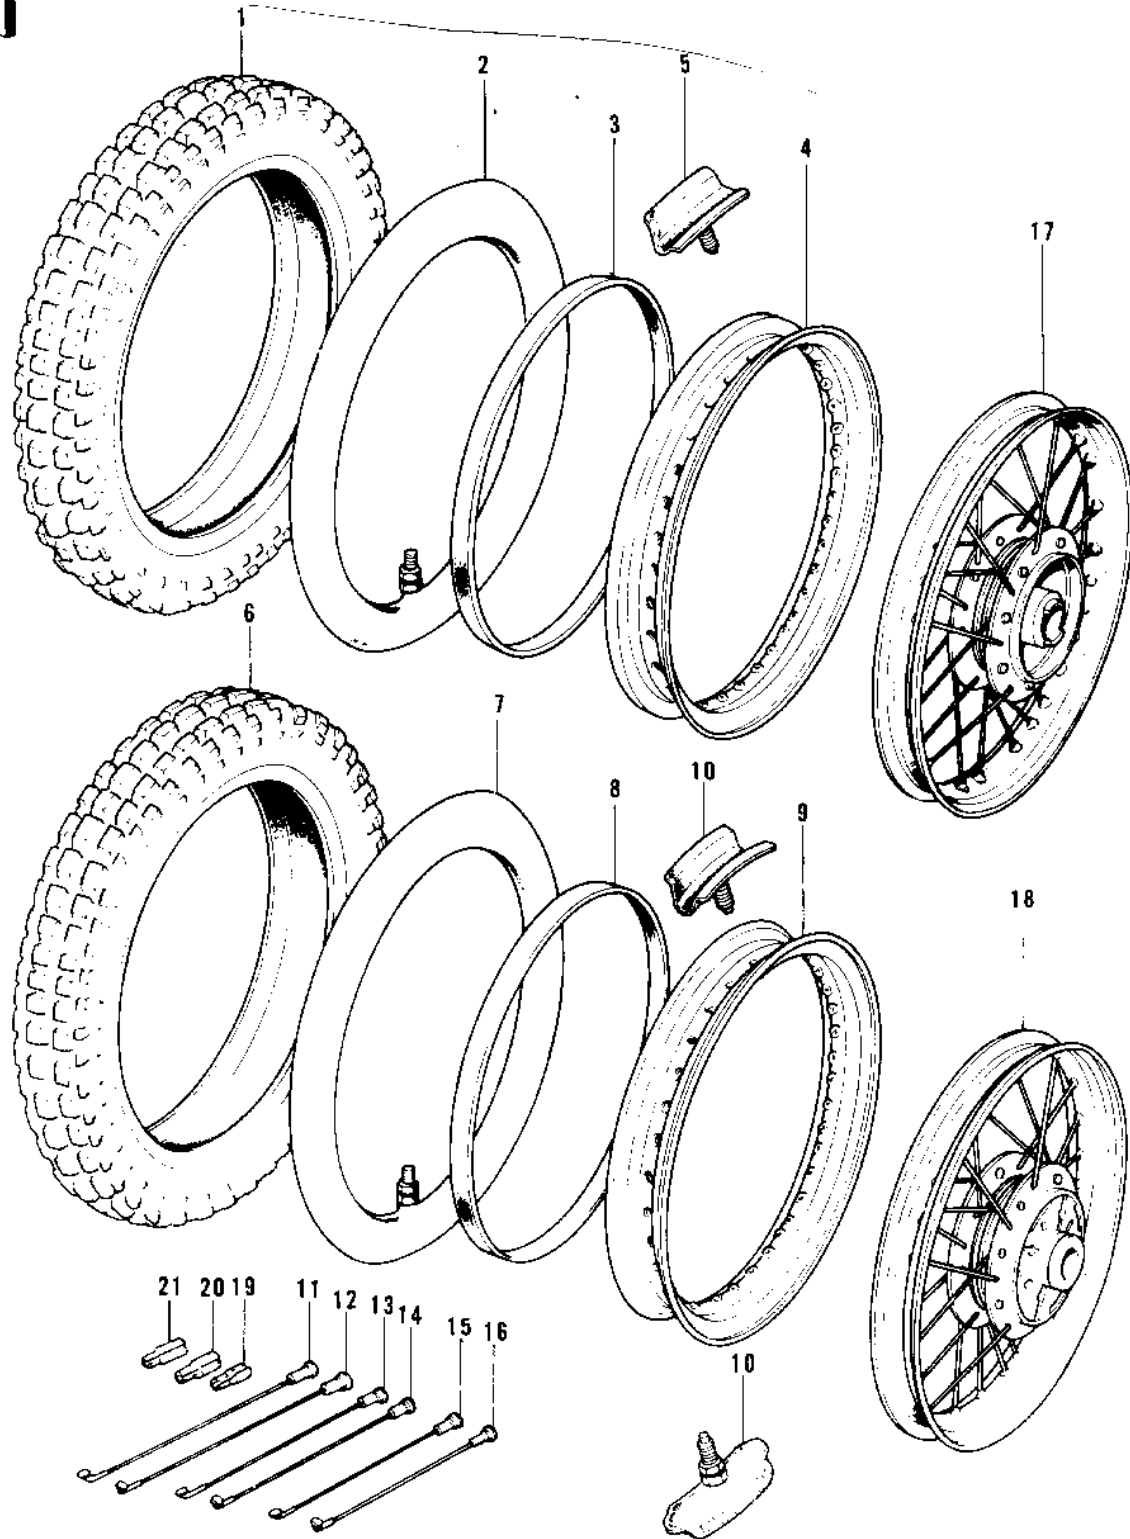

1975 F11-B PARTS DIAGRAM

WHEELS/TIRES (73-75 F11/F11-A/F11-B)

Re:

1975 F11-B PARTS LIST

WHEELS/TIRES ('73-'75 F11/F11-A/F11-B)

ITEM NAME	PART NUMBER	QUANTITY
UNAVAILABLE IN PRICE BOOK (Ref # 1)	41019-008	
TUBE,2.75/3.70-21 (Ref # 2)	41022-1021	
BAND,RIM,3.00-21 (Ref # 3)	41023-1001	
RIM,ALLOY 1.60A X 21 (Ref # 4)	41025-064	
PROTECTOR-BEAD 1.60A (Ref # 5)	41024-006	
UNAVAILABLE IN PRICE BOOK (Ref # 6)	41019-002	
UNAVAILABLE IN PRICE BOOK (Ref # 7)	41022-024	
BAND,RIM,4.00/5.10-1 (Ref # 8)	41023-1006	
RIM,ALLOY 1.85B X 18 (Ref # 9)	41025-063	
PROTECTOR-BEAD 1.85B (Ref # 10)	41024-007	
SPOKE-ASY,FR INNER (Ref # 11)	41027-051	
SPOKE-ASY,FR OUTER (Ref # 12)	41028-050	
SPOKE-ASY,RR INNER (Ref # 13)	41027-052	
SPOKE-ASY,RR OUTER (Ref # 14)	41028-051	
SPOKE-ASY,RR INNER (Ref # 15)	41027-053	
SPOKE-ASY,RR OUTER (Ref # 16)	41028-052	
WHEEL ASSY-FRONT (Ref # 17)	41074-025	
WHEEL ASSY-REAR (Ref # 18)	42048-020	
WHEEL ASSY,REAR (Ref # 18)	42048-029	
WEIGHT,BALANCE,10G (Ref # 19)	41075-1007	
WEIGHT,BALANCE,20G (Ref # 20)	41075-1008	
WEIGHT,BALANCE,30G (Ref # 21)	41075-1009	