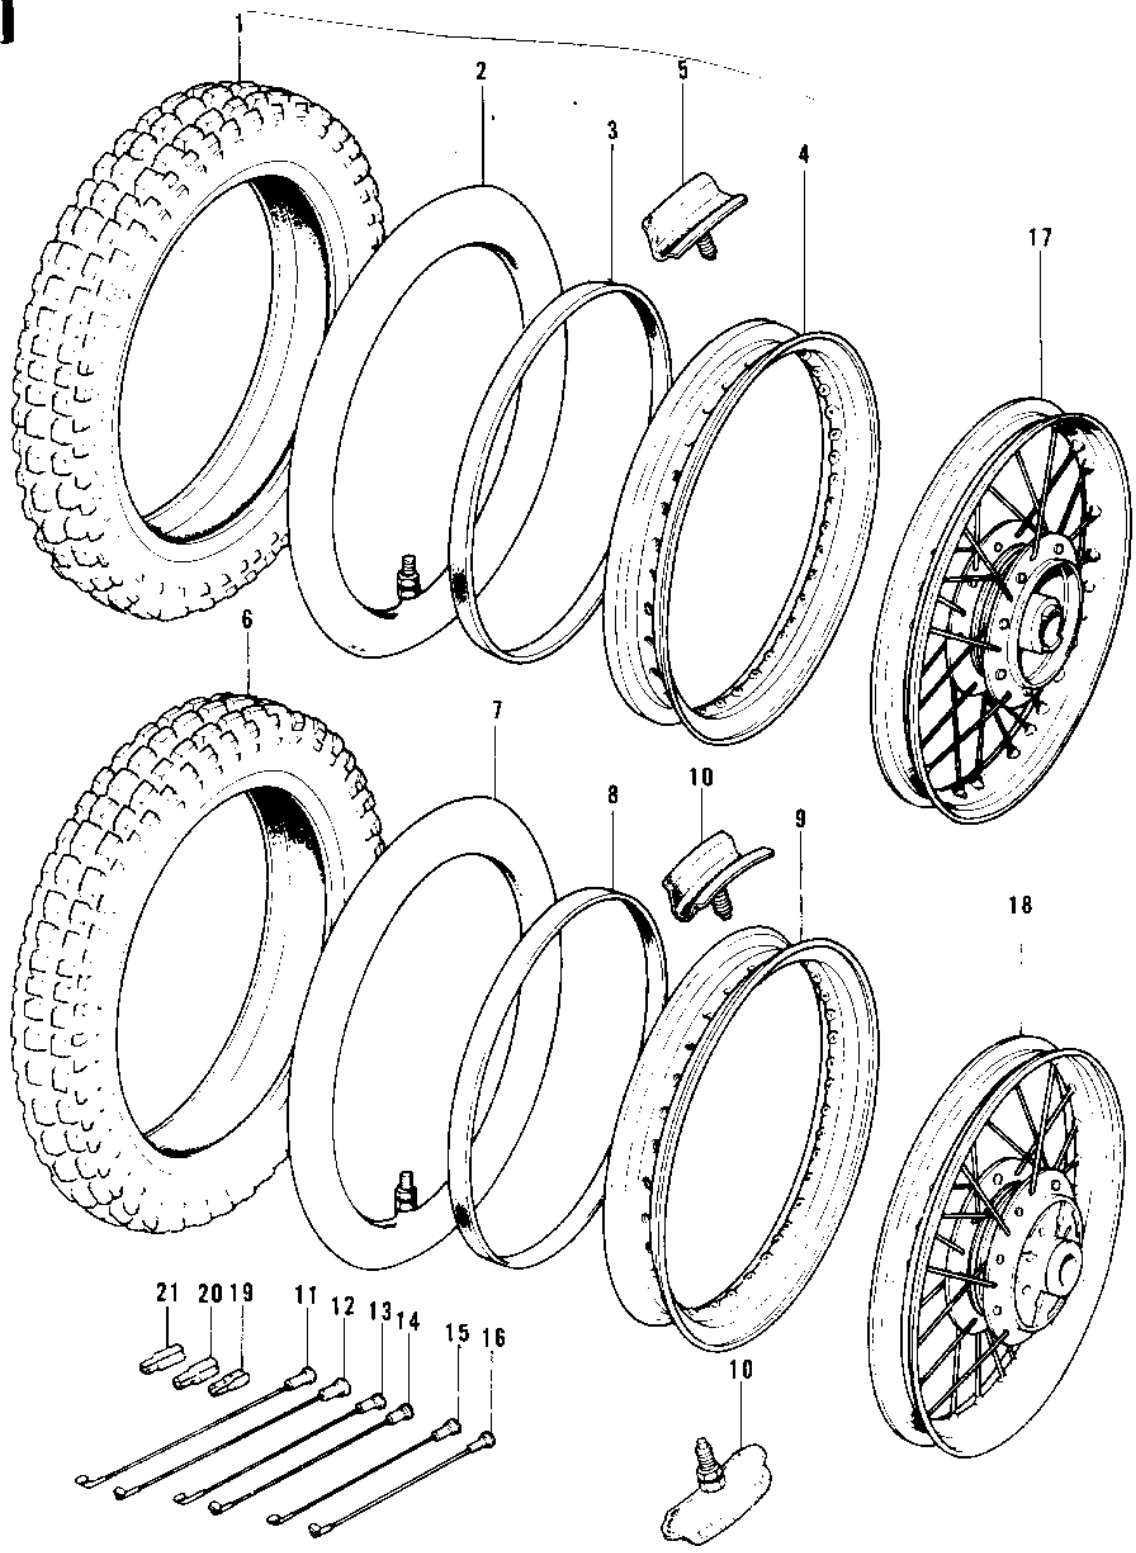

1973 F11M PARTS DIAGRAM

WHEELS/TIRES (73-75 F11/F11-A/F11-B)

FRONT 

Re:

1973 F11M PARTS LIST

WHEELS/TIRES ('73-'75 F11/F11-A/F11-B)

ITEM NAME	PART NUMBER	QUANTITY
UNAVAILABLE IN PRICE BOOK (Ref # 1)	41019-008	
TUBE,2.75/3.70-21 (Ref # 2)	41022-1021	
BAND,RIM,3.00-21 (Ref # 3)	41023-1001	
RIM,ALLOY 1.60A X 21 (Ref # 4)	41025-064	
PROTECTOR-BEAD 1.60A (Ref # 5)	41024-006	
UNAVAILABLE IN PRICE BOOK (Ref # 6)	41019-002	
UNAVAILABLE IN PRICE BOOK (Ref # 7)	41022-024	
BAND,RIM,4.00/5.10-1 (Ref # 8)	41023-1006	
RIM,ALLOY 1.85B X 18 (Ref # 9)	41025-063	
PROTECTOR-BEAD 1.85B (Ref # 10)	41024-007	
SPOKE-ASY,FR INNER (Ref # 11)	41027-051	
SPOKE-ASY,FR OUTER (Ref # 12)	41028-050	
SPOKE-ASY,RR INNER (Ref # 13)	41027-052	
SPOKE-ASY,RR OUTER (Ref # 14)	41028-051	
SPOKE-ASY,RR INNER (Ref # 15)	41027-053	
SPOKE-ASY,RR OUTER (Ref # 16)	41028-052	
WHEEL ASSY-FRONT (Ref # 17)	41074-025	
WHEEL ASSY-REAR (Ref # 18)	42048-020	
WHEEL ASSY,REAR (Ref # 18)	42048-029	
WEIGHT,BALANCE,10G (Ref # 19)	41075-1007	
WEIGHT,BALANCE,20G (Ref # 20)	41075-1008	
WEIGHT,BALANCE,30G (Ref # 21)	41075-1009	