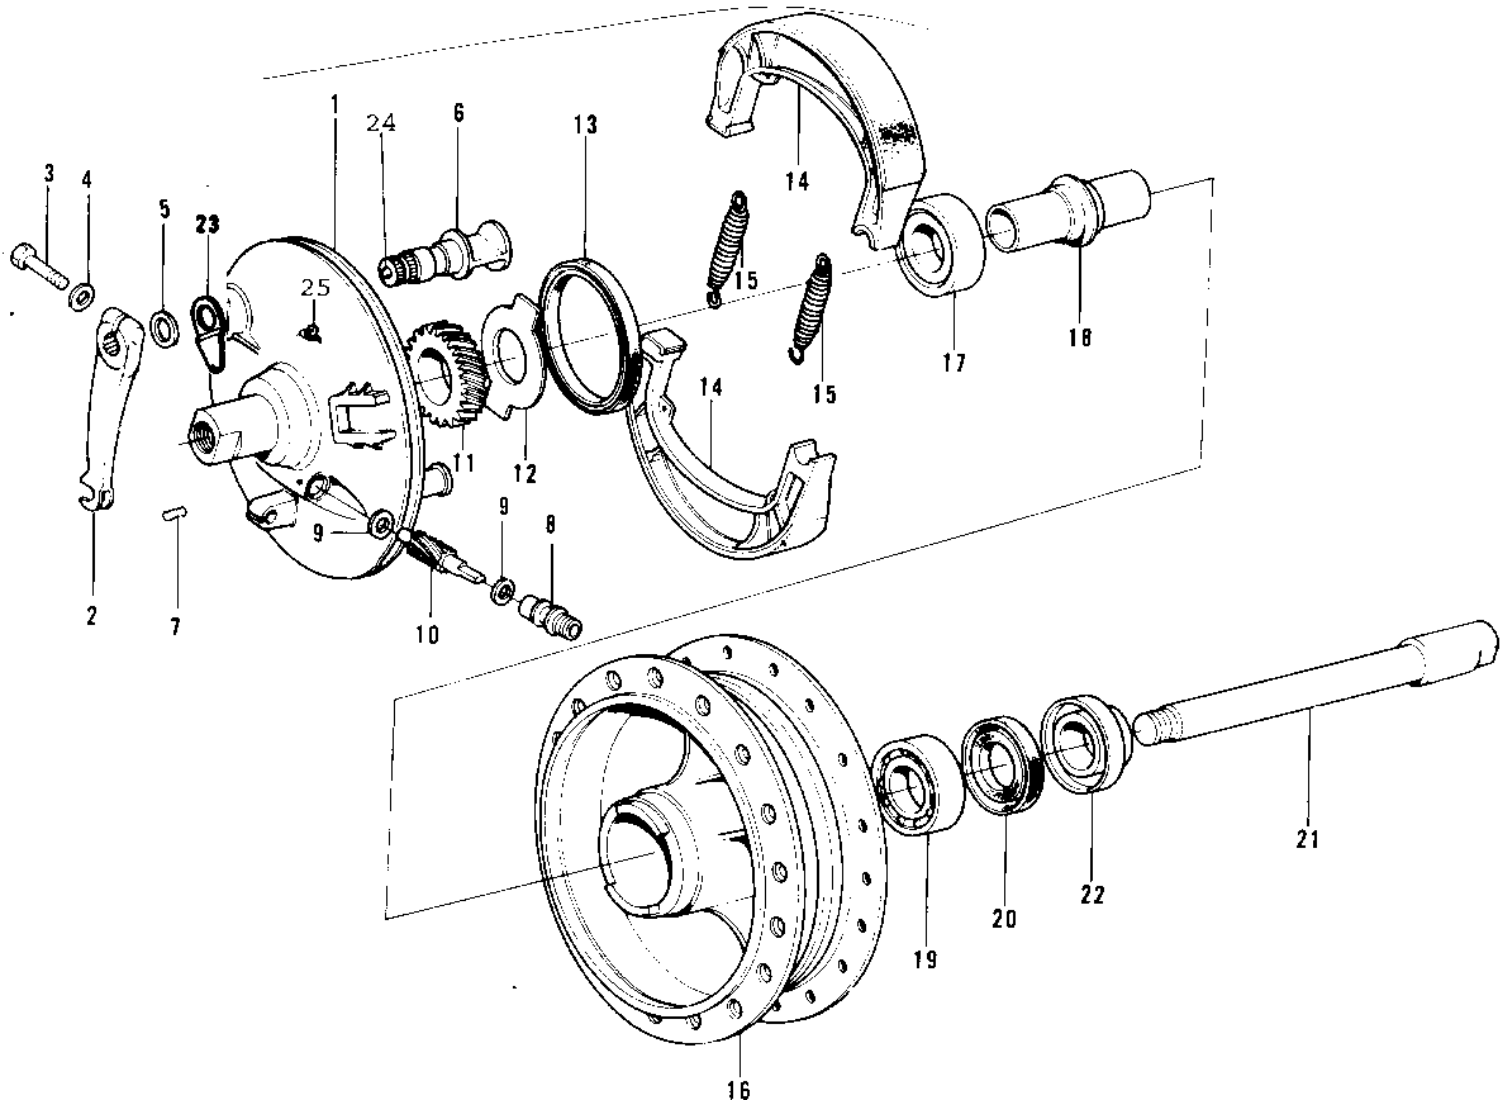

1974 F11-A PARTS DIAGRAM

FRONT HUB/BRAKE ('73-'75 F11/F11-A/F11-B)

1974 F11-A PARTS LIST

FRONT HUB/BRAKE ('73-'75 F11/F11-A/F11-B)

ITEM NAME	PART NUMBER	QUANTITY
PANEL-ASY,FR BRK BLK (Ref # 1~15)	41035-038-21	
PANEL-ASY,FR BRK BUF (Ref # 1~15)	41035-045-80	
LEVER-BRAKE CAM (Ref # 2)	41053-017	
BOLT-UPSET (Ref # 3)	112G0625	
BOLT-UPSET (Ref # 3)	112G0625	
WASHER PLAIN 6MM (Ref # 4)	410B0600	
DUST SHIELD BRAKE CA (Ref # 5)	41051-001	
CAMSHAFT,REAR BRAKE (Ref # 6)	42026-022	
CAM SHAFT,FRONT BRAK (Ref # 6)	41050-015	
SCREW-BUSHING NET (Ref # 7)	41070-004	
PIN,SPRING (Ref # 7)	41082-001	
BUSH SPEEDMETER CABL (Ref # 8)	41062-001	
BUSH,SPEEDMETER CABL (Ref # 8)	41062-005	
WASHER THRST SPD PIN (Ref # 9)	41063-001	
PINION-SPEEDOMETER (Ref # 10)	41060-010	
GEAR-SPEEDOMETER (Ref # 11)	41059-011	
RECIEVER GEAR (Ref # 12)	41064-003	
OIL SEAL F BRK PANEL (Ref # 13)	92050-010	
SHOE,BRAKE (Ref # 14)	42019-011	
SPRING-BRAKE SHOE (Ref # 15)	42020-004	
DRUM-ASSY,FR BRK,BUF (Ref # 16~20)	41034-023-80	
BEARING BALL #6202Z (Ref # 17)	601B6202Z	
SPACER-FRONT HUB BER (Ref # 18)	41039-020	
BEARING BALL #6202 (Ref # 19)	601B6202	
OIL SEAL RR BRK DRUM (Ref # 20)	92050-008	
AXLE-FRONT (Ref # 21)	41068-037	
COLLAR-FRONT AXLE (Ref # 22)	41069-019	
INDICATOR,FR BRK PNL (Ref # 23)	41085-005	
GREASE NIPPLE (Ref # 24)	92080-002	