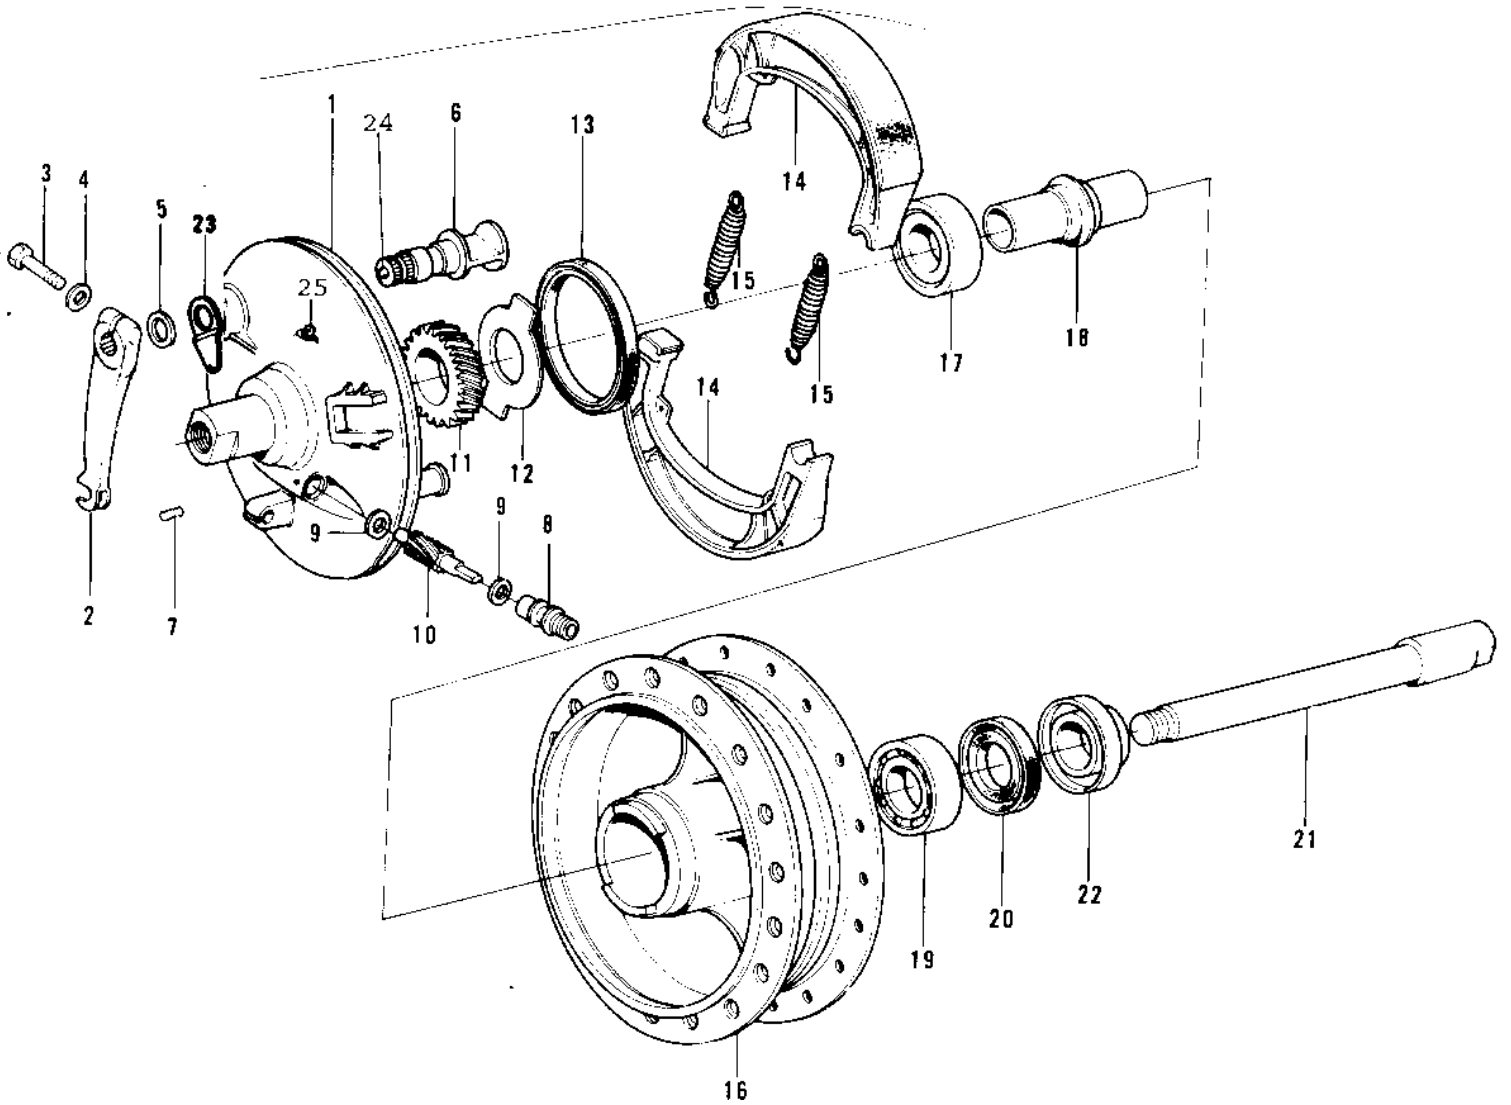

1975 F11-B PARTS DIAGRAM

FRONT HUB/BRAKE ('73-'75 F11/F11-A/F11-B)

1975 F11-B PARTS LIST

FRONT HUB/BRAKE ('73-'75 F11/F11-A/F11-B)

ITEM NAME	PART NUMBER	QUANTITY
PANEL-ASY,FR BRK BLK (Ref # 1~15)	41035-038-21	
PANEL-ASY,FR BRK BUF (Ref # 1~15)	41035-045-80	
LEVER-BRAKE CAM (Ref # 2)	41053-017	
BOLT-UPSET (Ref # 3)	112G0625	
BOLT-UPSET (Ref # 3)	112G0625	
WASHER PLAIN 6MM (Ref # 4)	410B0600	
DUST SHIELD BRAKE CA (Ref # 5)	41051-001	
CAMSHAFT,REAR BRAKE (Ref # 6)	42026-022	
CAM SHAFT,FRONT BRAK (Ref # 6)	41050-015	
SCREW-BUSHING NET (Ref # 7)	41070-004	
PIN,SPRING (Ref # 7)	41082-001	
BUSH SPEEDMETER CABL (Ref # 8)	41062-001	
BUSH,SPEEDMETER CABL (Ref # 8)	41062-005	
WASHER THRST SPD PIN (Ref # 9)	41063-001	
PINION-SPEEDOMETER (Ref # 10)	41060-010	
GEAR-SPEEDOMETER (Ref # 11)	41059-011	
RECIEVER GEAR (Ref # 12)	41064-003	
OIL SEAL F BRK PANEL (Ref # 13)	92050-010	
SHOE,BRAKE (Ref # 14)	42019-011	
SPRING-BRAKE SHOE (Ref # 15)	42020-004	
DRUM-ASSY,FR BRK,BUF (Ref # 16~20)	41034-023-80	
BEARING BALL #6202Z (Ref # 17)	601B6202Z	
SPACER-FRONT HUB BER (Ref # 18)	41039-020	
BEARING BALL #6202 (Ref # 19)	601B6202	
OIL SEAL RR BRK DRUM (Ref # 20)	92050-008	
AXLE-FRONT (Ref # 21)	41068-037	
COLLAR-FRONT AXLE (Ref # 22)	41069-019	
INDICATOR,FR BRK PNL (Ref # 23)	41085-005	
GREASE NIPPLE (Ref # 24)	92080-002	