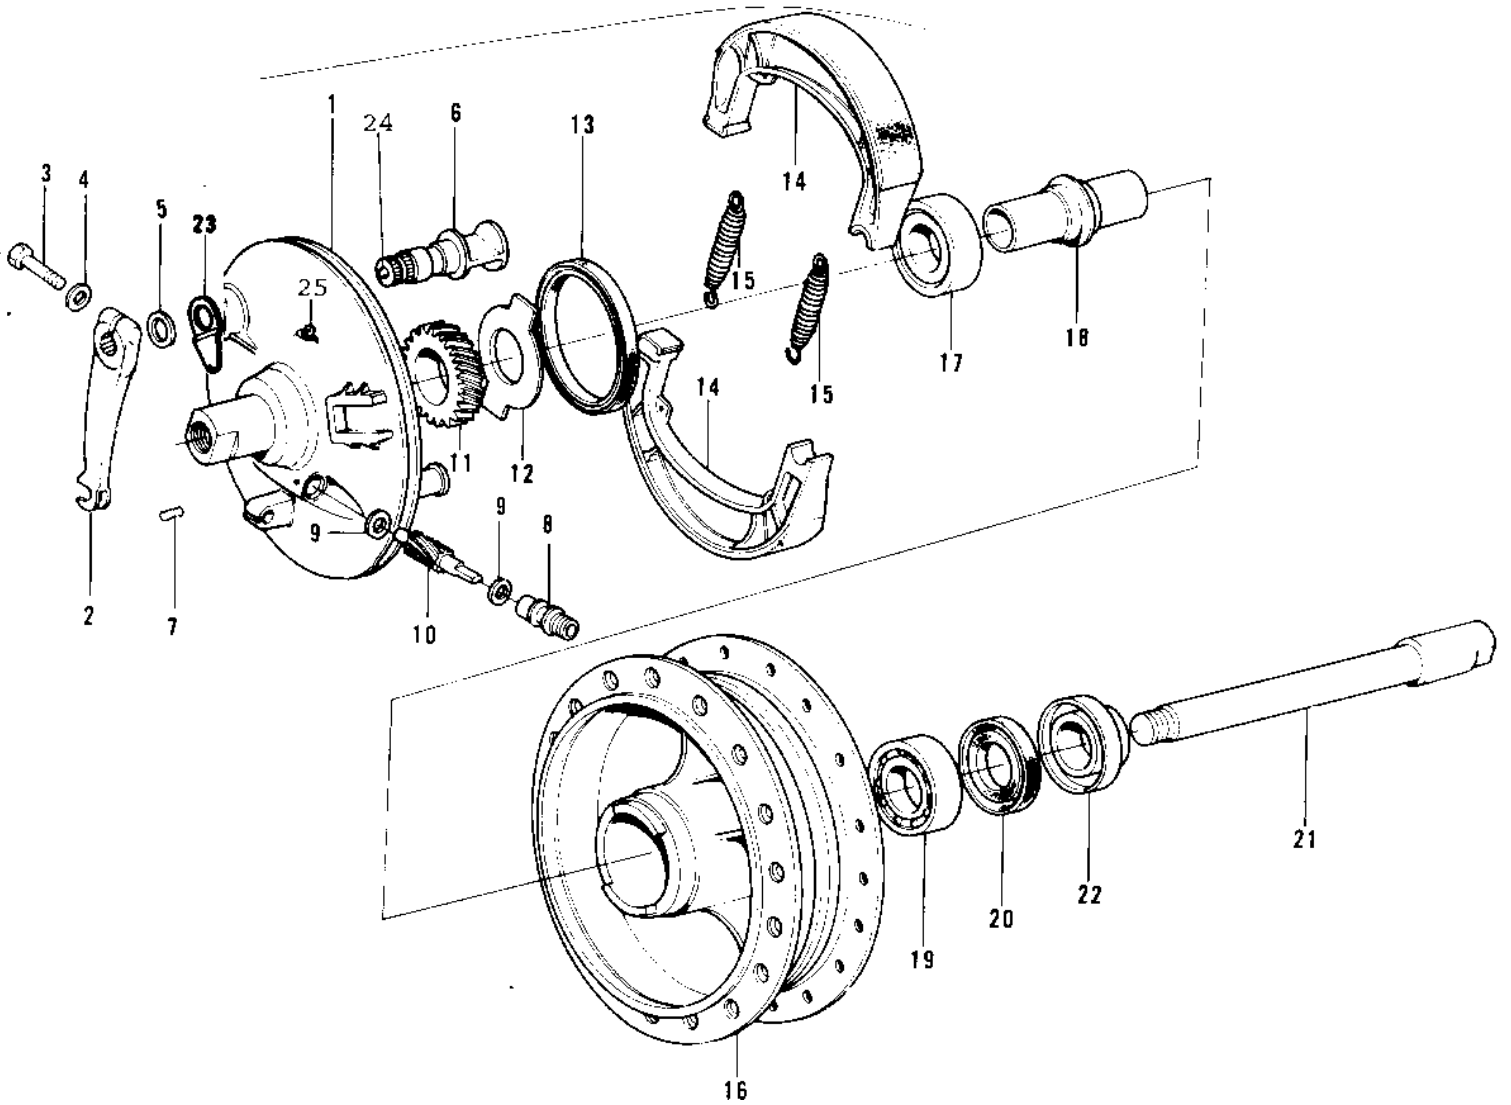

1973 F11M PARTS DIAGRAM

FRONT HUB/BRAKE ('73-'75 F11/F11-A/F11-B)

1973 F11M PARTS LIST

FRONT HUB/BRAKE ('73-'75 F11/F11-A/F11-B)

ITEM NAME	PART NUMBER	QUANTITY
PANEL-ASY,FR BRK BLK (Ref # 1~15)	41035-038-21	
PANEL-ASY,FR BRK BUF (Ref # 1~15)	41035-045-80	
LEVER-BRAKE CAM (Ref # 2)	41053-017	
BOLT-UPSET (Ref # 3)	112G0625	
BOLT-UPSET (Ref # 3)	112G0625	
WASHER PLAIN 6MM (Ref # 4)	410B0600	
DUST SHIELD BRAKE CA (Ref # 5)	41051-001	
CAMSHAFT,REAR BRAKE (Ref # 6)	42026-022	
CAM SHAFT,FRONT BRAK (Ref # 6)	41050-015	
SCREW-BUSHING NET (Ref # 7)	41070-004	
PIN,SPRING (Ref # 7)	41082-001	
BUSH SPEEDMETER CABL (Ref # 8)	41062-001	
BUSH,SPEEDMETER CABL (Ref # 8)	41062-005	
WASHER THRST SPD PIN (Ref # 9)	41063-001	
PINION-SPEEDOMETER (Ref # 10)	41060-010	
GEAR-SPEEDOMETER (Ref # 11)	41059-011	
RECIEVER GEAR (Ref # 12)	41064-003	
OIL SEAL F BRK PANEL (Ref # 13)	92050-010	
SHOE,BRAKE (Ref # 14)	42019-011	
SPRING-BRAKE SHOE (Ref # 15)	42020-004	
DRUM-ASSY,FR BRK,BUF (Ref # 16~20)	41034-023-80	
BEARING BALL #6202Z (Ref # 17)	601B6202Z	
SPACER-FRONT HUB BER (Ref # 18)	41039-020	
BEARING BALL #6202 (Ref # 19)	601B6202	
OIL SEAL RR BRK DRUM (Ref # 20)	92050-008	
AXLE-FRONT (Ref # 21)	41068-037	
COLLAR-FRONT AXLE (Ref # 22)	41069-019	
INDICATOR,FR BRK PNL (Ref # 23)	41085-005	
GREASE NIPPLE (Ref # 24)	92080-002	