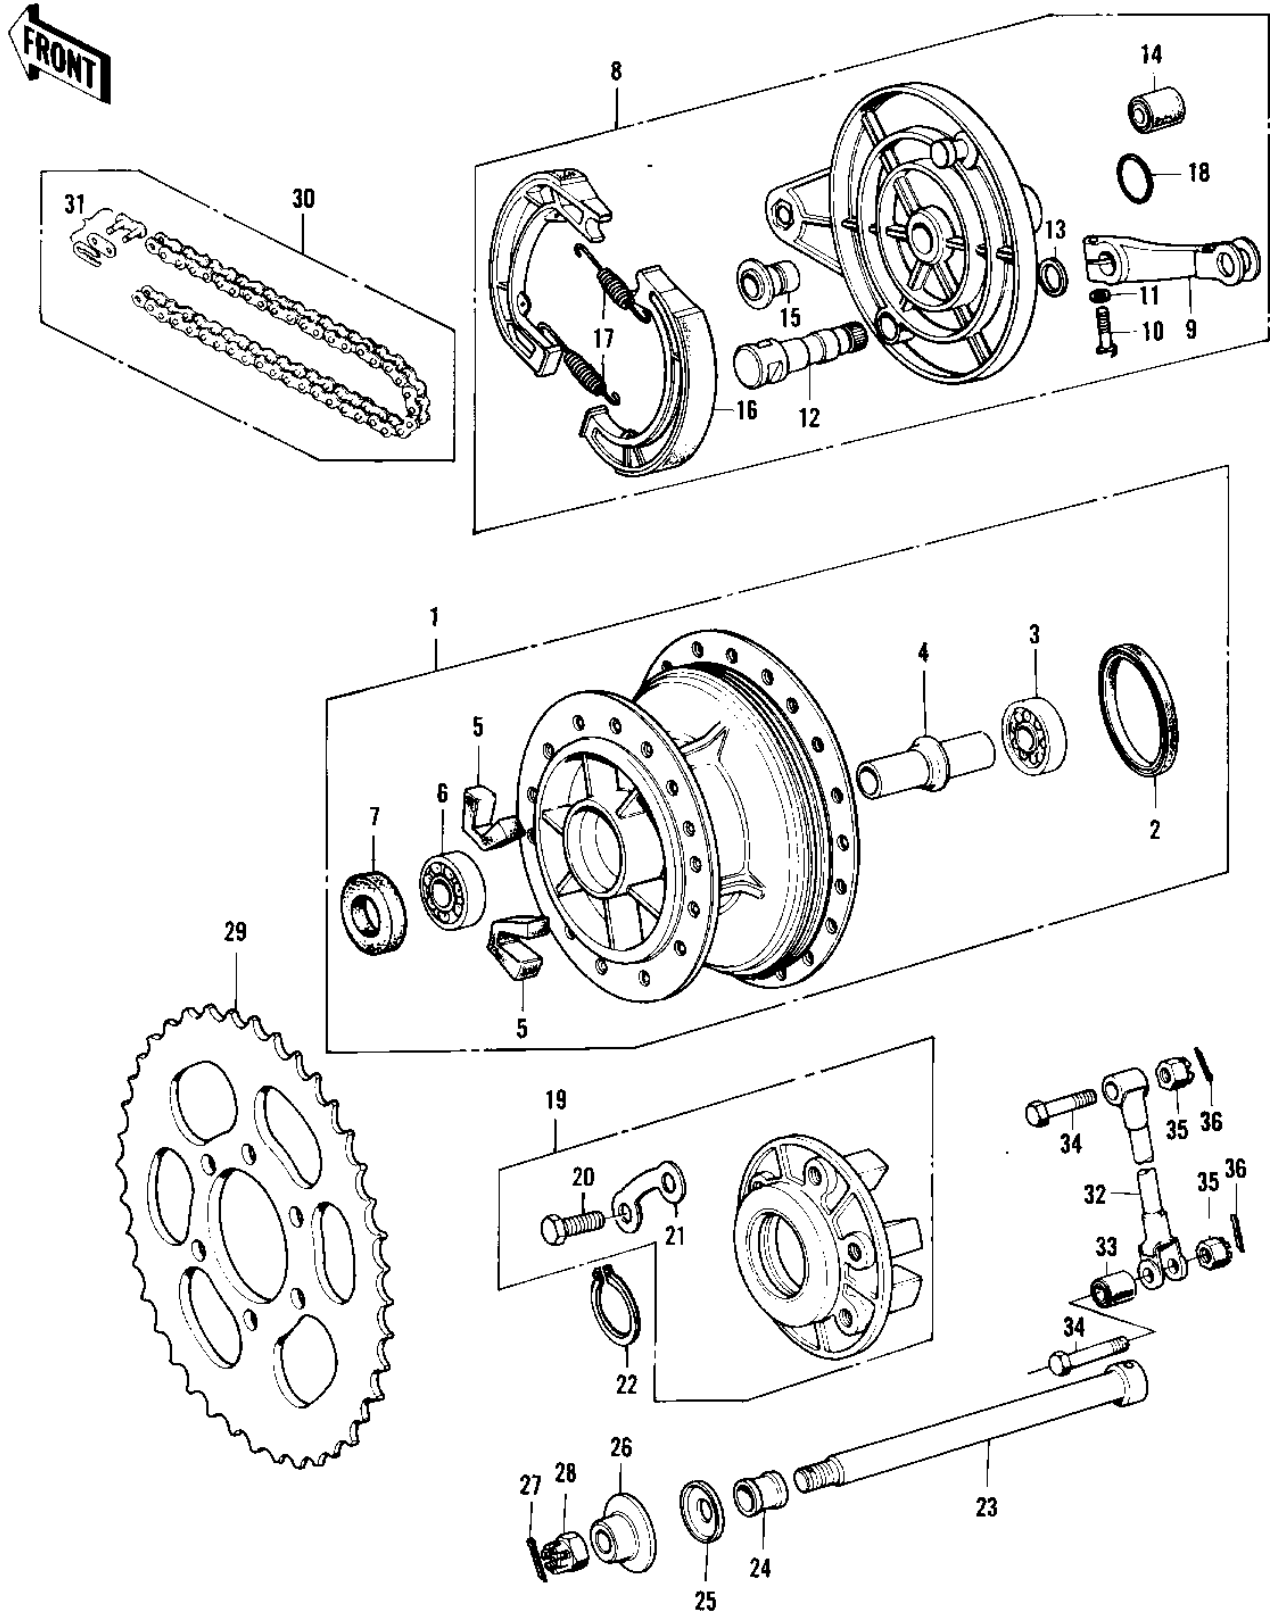

# 1974 F11-A PARTS DIAGRAM

REAR HUB/BRAKE/CHAIN (F11)

# 1974 F11-A PARTS LIST

## REAR HUB/BRAKE/CHAIN (F11)

ITEM NAME	PART NUMBER	QUANTITY
DRUM ASY-RR BR,BUFF (Ref # 1)	42005-027-80	
.OIL SEAL,#50656 (Ref # 2)	657G506506	
.BALL BEARING,#6203ZC (Ref # 3)	601B6203Z	
.SPACER,RR BRAKE DRUM (Ref # 4)	42010-025	
.DAMPER-REAR HUB SHOC (Ref # 5)	42014-020	
.BEARING BALL #6203 (Ref # 6)	601B6203	
.OIL SEAL-COUPLING (Ref # 7)	92052-003	
PANEL-ASY,RR BRK,BLK (Ref # 8)	42006-023-21	
.LEVER-BRAKE CAM (Ref # 9)	42029-018	
.BOLT-UPSET (Ref # 10)	112G0625	
.WASHER PLAIN 6MM (Ref # 11)	410B0600	
.CAMSHAFT,REAR BRAKE (Ref # 12)	42026-022	
CAMSHAFT,REAR BRAKE (Ref # 12)	42026-022	
.DUST SHIELD BRAKE CA (Ref # 13)	41051-001	
.BUSH-RR BRK PEDAL RU (Ref # 14)	92092-008	
.COLLAR-REAR HUB (Ref # 15)	42032-032	
.SHOE,BRAKE (Ref # 16)	42019-011	
SHOE,BRAKE (Ref # 16)	42019-011	
.SPRING-BRAKE SHOE (Ref # 17)	42020-004	
."0" RING,34MM (Ref # 18)	670B3034	
COUPLING ASSY,RR-BLK (Ref # 19)	42008-011-21	
.BOLT-REAR SPROCKET (Ref # 20)	92001-109	
.WASHER LOCK (Ref # 21)	92088-007	
.CIRCLIP,52MM (Ref # 22)	480J5200	
AXLE-REAR (Ref # 23)	42031-031	
COLLAR-REAR AXLE,R.H (Ref # 24)	42032-035	
DUST-SHIELD-CAM SHAF (Ref # 25)	41042-010	
COLLAR-REAR AXLE,L.H (Ref # 26)	42032-034	
PIN-COTTER,4.0X35 (Ref # 27)	550D4035	

### REAR HUB/BRAKE/CHAIN (F11)

ITEM NAME	PART NUMBER	QUANTITY
NUT CASTLE,16MM (Ref # 28)	92015-055	
REAR SPROCKET 44T (Ref # 29)	42041-107	
REAR SPROCKET 42T (Ref # 29)	42041-116	
REAR SPROCKET 46T (Ref # 29)	42041-117	
UNAVAILABLE IN PRICE BOOK (Ref # 30)	92057-013	
DR CHAIN 525X100 (Ref # 30)	92057-037	
.CHAIN JOINT 525 (Ref # 31)	92058-006	
TORQUE LINK-REAR BRK (Ref # 32)	43007-030	
BUSH-RR BRK PEDAL RU (Ref # 33)	92092-008	
BOLT-HEX HEAD,10X42 (Ref # 34)	92003-085	
NUT CASTLE 10MM (Ref # 35)	321B1000	
PIN COTTER 2.5X20 (Ref # 36)	550D2520	