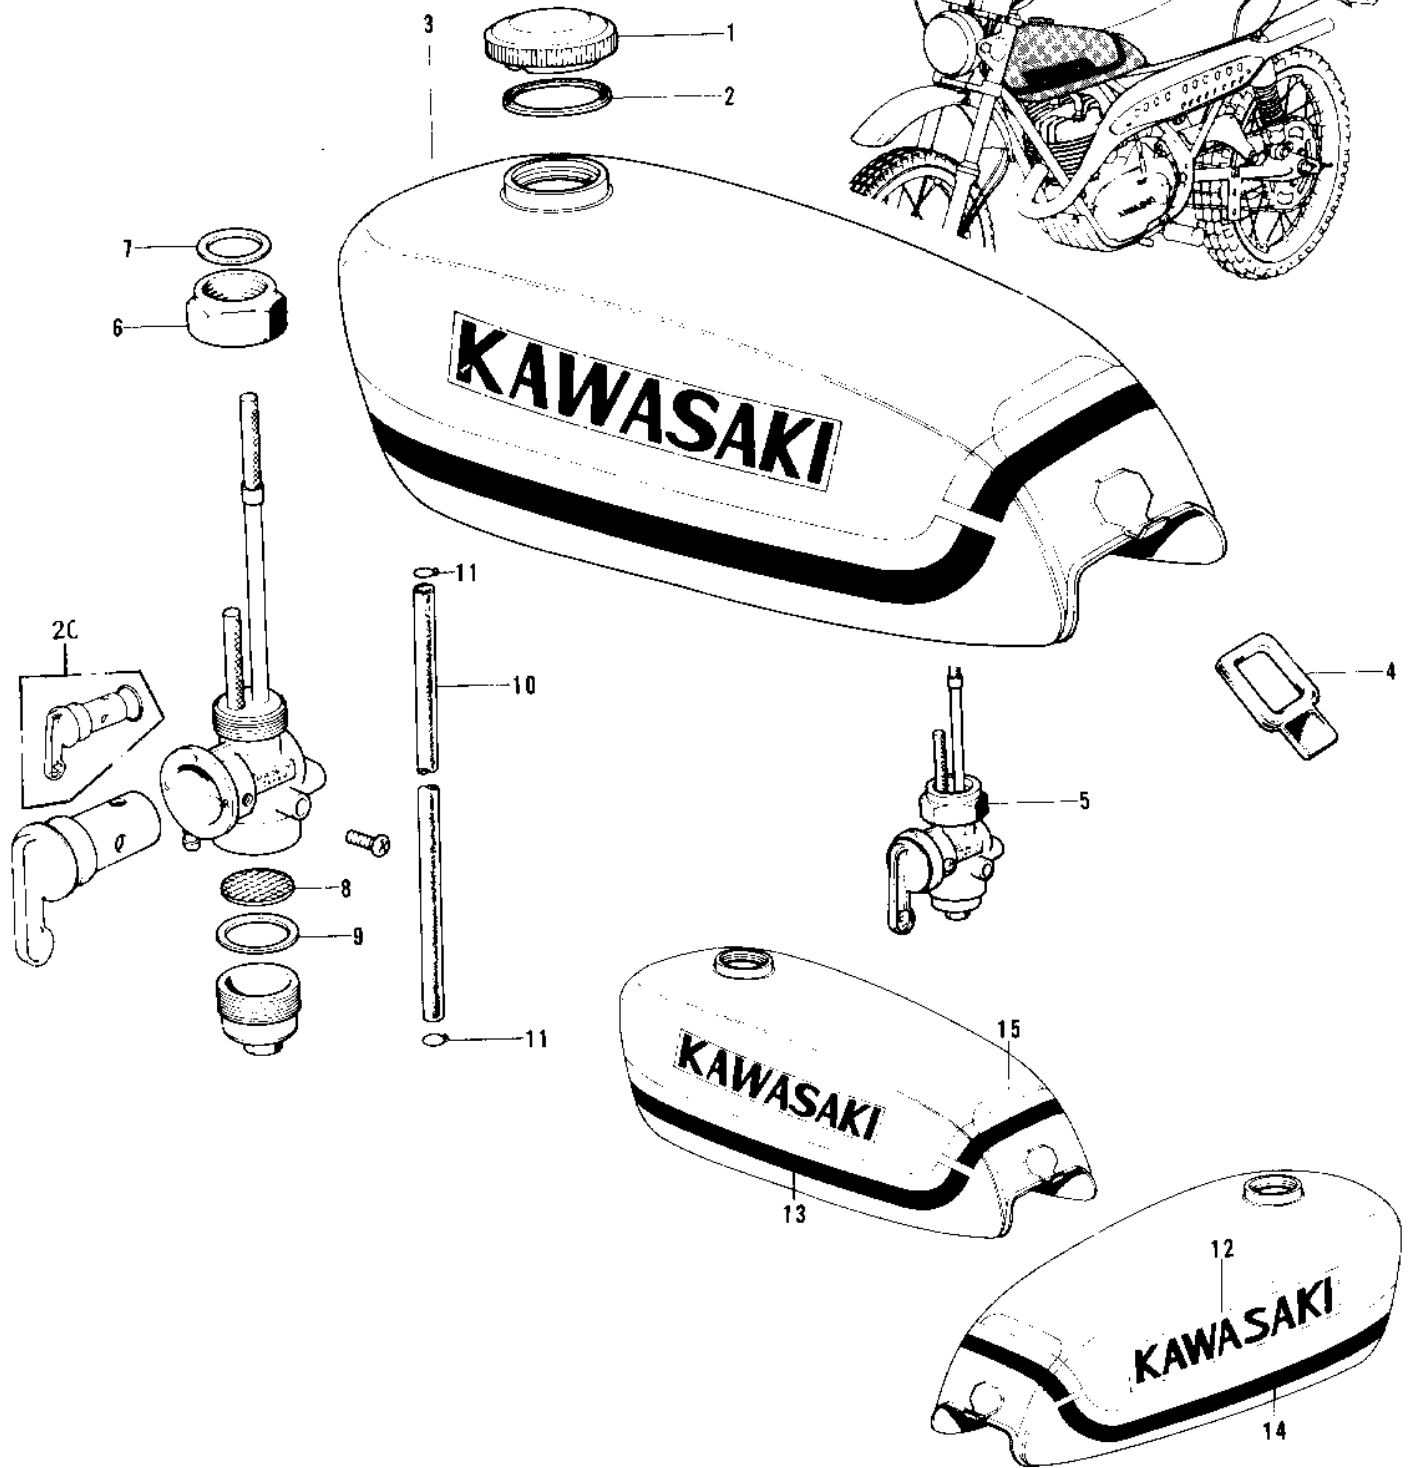

1974 F11-A PARTS DIAGRAM

FUEL TANK (F11)

1974 F11-A PARTS LIST

FUEL TANK (F11)

ITEM NAME	PART NUMBER	QUANTITY
CAP,FUEL TANK LOCKIN (Ref # 1)	51048-006	
GASKET FUEL TANK CAP (Ref # 2)	51059-003	
TANK-FUEL,YELLOW (Ref # 3,12~1)	51001-076-74	
TANK-FUEL,C.RED (Ref # 3,12~1)	51001-076-92	
BAND-FUEL TANK (Ref # 4)	92072-036	
COCK ASSY,FUEL (Ref # 5)	51023-044	
FUEL COCK JOINT NUT (Ref # 6)	51035-009	
GASKET-FUEL COCK JNT (Ref # 7)	92065-081	
STRAINER FUEL (Ref # 8)	51038-007	
GASKET FUEL COCK CUP (Ref # 9)	51037-010	
PIPE-FUEL (Ref # 10)	92059-080	
CLAMP FUEL PIPE (Ref # 11)	92037-010	
DECAL-FUEL TANK (Ref # 12)	56013-049	
DECAL-FUEL TANK (Ref # 12)	56013-049	
DECAL-FL TK STRPE,L. (Ref # 13)	56027-117	
DECAL-FL TK STRPE,L. (Ref # 13)	56027-117	
DECAL-FL TK STRPE,R. (Ref # 14)	56027-118	
DECAL-FL TK STRPE,R. (Ref # 14)	56027-118	
DECAL-FL TK STRPE,TO (Ref # 15)	56027-119	
DECAL-FL TK STRPE,TO (Ref # 15)	56027-119	
SPACER,FUEL TANK (Ref # 16)	92026-088	
SPACER,FUEL TANK (Ref # 16)	92026-088	
DECAL,L.H FUEL TANK (Ref # 17)	56027-154-SP	
DECAL,L.H FUEL TANK (Ref # 17)	56027-154-SP	
DECAL,R.H FUEL TANK (Ref # 18)	56027-155	
DECAL,R.H FUEL TANK (Ref # 18)	56027-155	
DECAL,TOP FUEL TANK (Ref # 19)	56027-156	
DECAL,TOP FUEL TANK (Ref # 19)	56027-156	
FUEL COCK LEVER SET (Ref # 20)	51030-001	