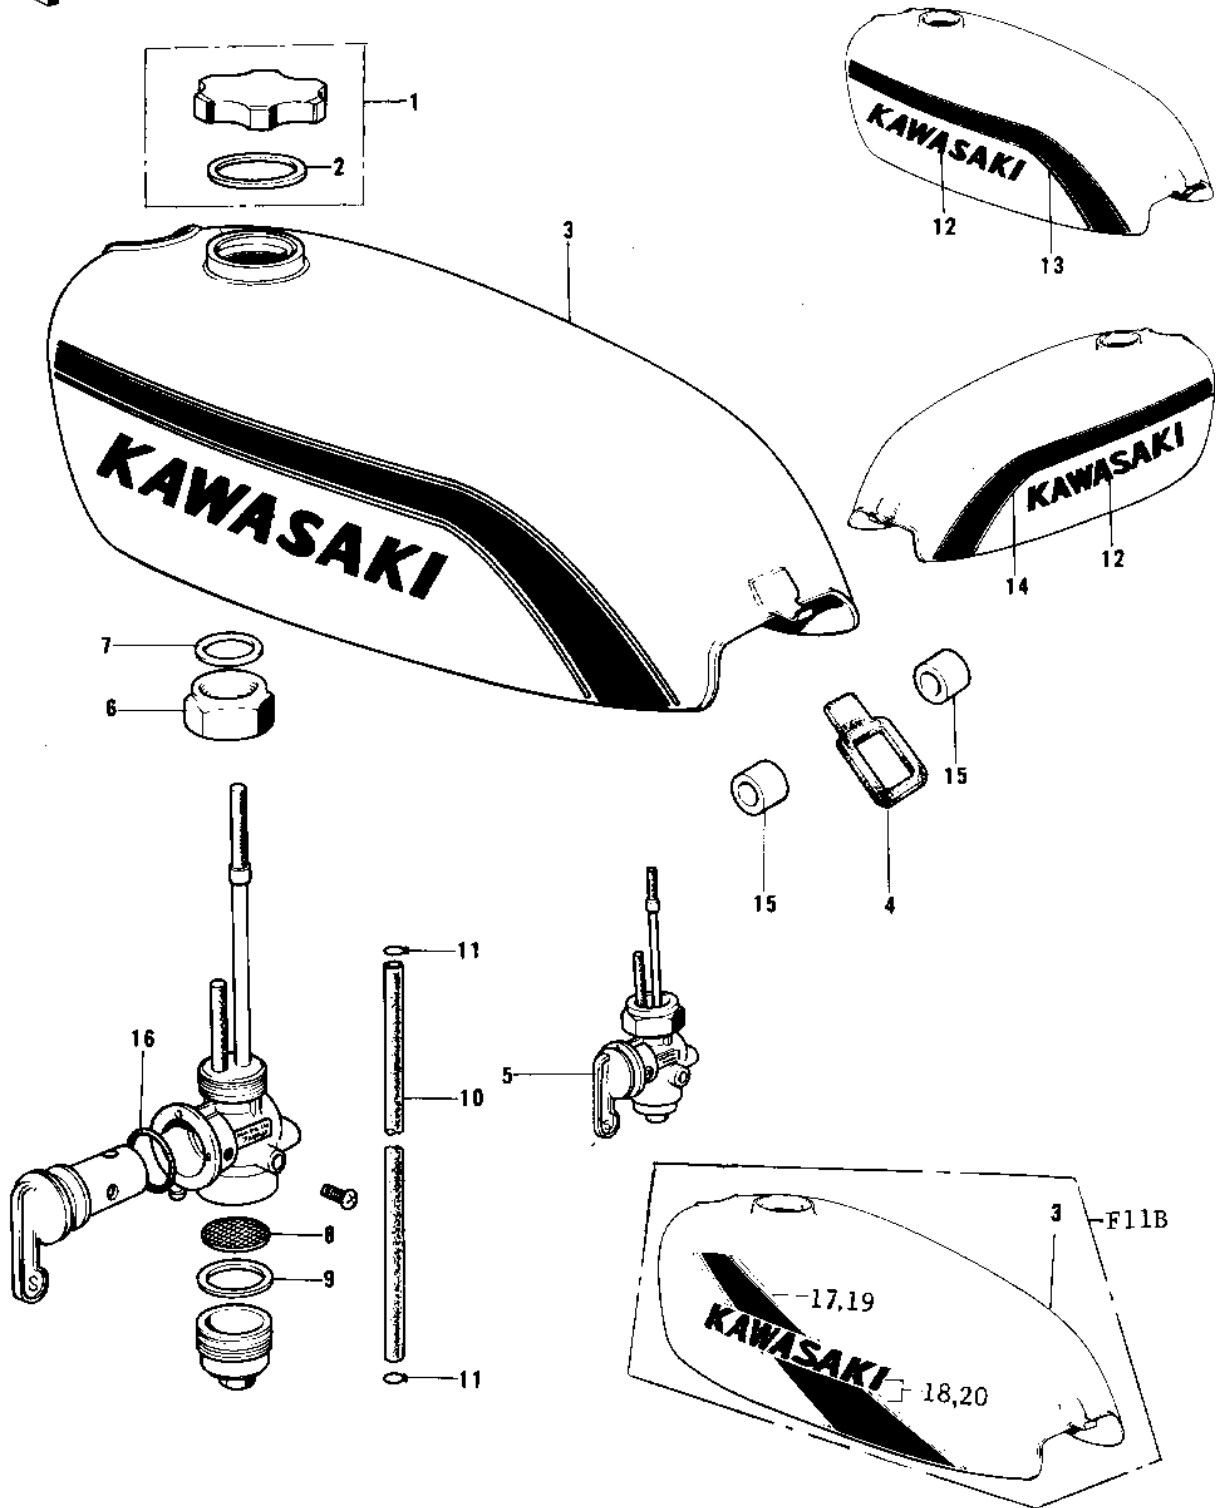

1973 F11 PARTS DIAGRAM

FUEL TANK (F11-A/B)

1973 F11 PARTS LIST

FUEL TANK (F11-A/B)

ITEM NAME	PART NUMBER	QUANTITY
CAP,FUEL TANK (Ref # 1)	51048-1013	1
GASKET,FUEL TANK CAP (Ref # 2)	51059-011	1
TANK-FUEL,C.YELLOW (Ref # 3)	51001-076-1U	1
TANK-FUEL,C.LIME (Ref # 3)	51001-076-1M	1
TANK-FUEL,C.BLUE (Ref # 3)	51001-076-1S	1
TANK-FUEL,C.ORANGE (Ref # 3)	51001-076-3H	1
BAND-FUEL TANK (Ref # 4)	92072-036	1
COCK ASSY,FUEL (Ref # 5)	51023-044	1
FUEL COCK JOINT NUT (Ref # 6)	51035-009	1
GASKET-FUEL COCK JNT (Ref # 7)	92065-081	1
STRAINER FUEL (Ref # 8)	51038-007	1
GASKET FUEL COCK CUP (Ref # 9)	51037-010	1
PIPE-FUEL (Ref # 10)	92059-080	1
CLAMP FUEL PIPE (Ref # 11)	92037-010	2
DECAL-FUEL TANK (Ref # 12)	56013-051	2
DECAL-FUEL TANK (Ref # 12)	56013-051	2
DECAL,L.H FUEL TANK (Ref # 13)	56027-171	2
DECAL,L.H FUEL TANK (Ref # 13)	56027-171	2
DECAL,R.H FUEL TANK (Ref # 14)	56027-172	2
DECAL,R.H FUEL TANK (Ref # 14)	56027-172	2
SPACER,FUEL TANK (Ref # 15)	92026-088	4
"O" RING,14MM (Ref # 16)	670B2014	1
DECAL,L.H FL TK,UPPE (Ref # 17)	56027-282-SP	1
DECAL,L.H FL TK,UPPE (Ref # 17)	56027-282-SP	1
DECAL,L.H FL TK,LOWE (Ref # 18)	56027-283-SP	1
DECAL,L.H FL TK,LOWE (Ref # 18)	56027-283-SP	1
DECAL,R.H FL TK,UPPE (Ref # 19)	56027-284-SP	1
DECAL,R.H FL TK,UPPE (Ref # 19)	56027-284-SP	1
DECAL,R.H FL TK,LOWE (Ref # 20)	56027-285-SP	1