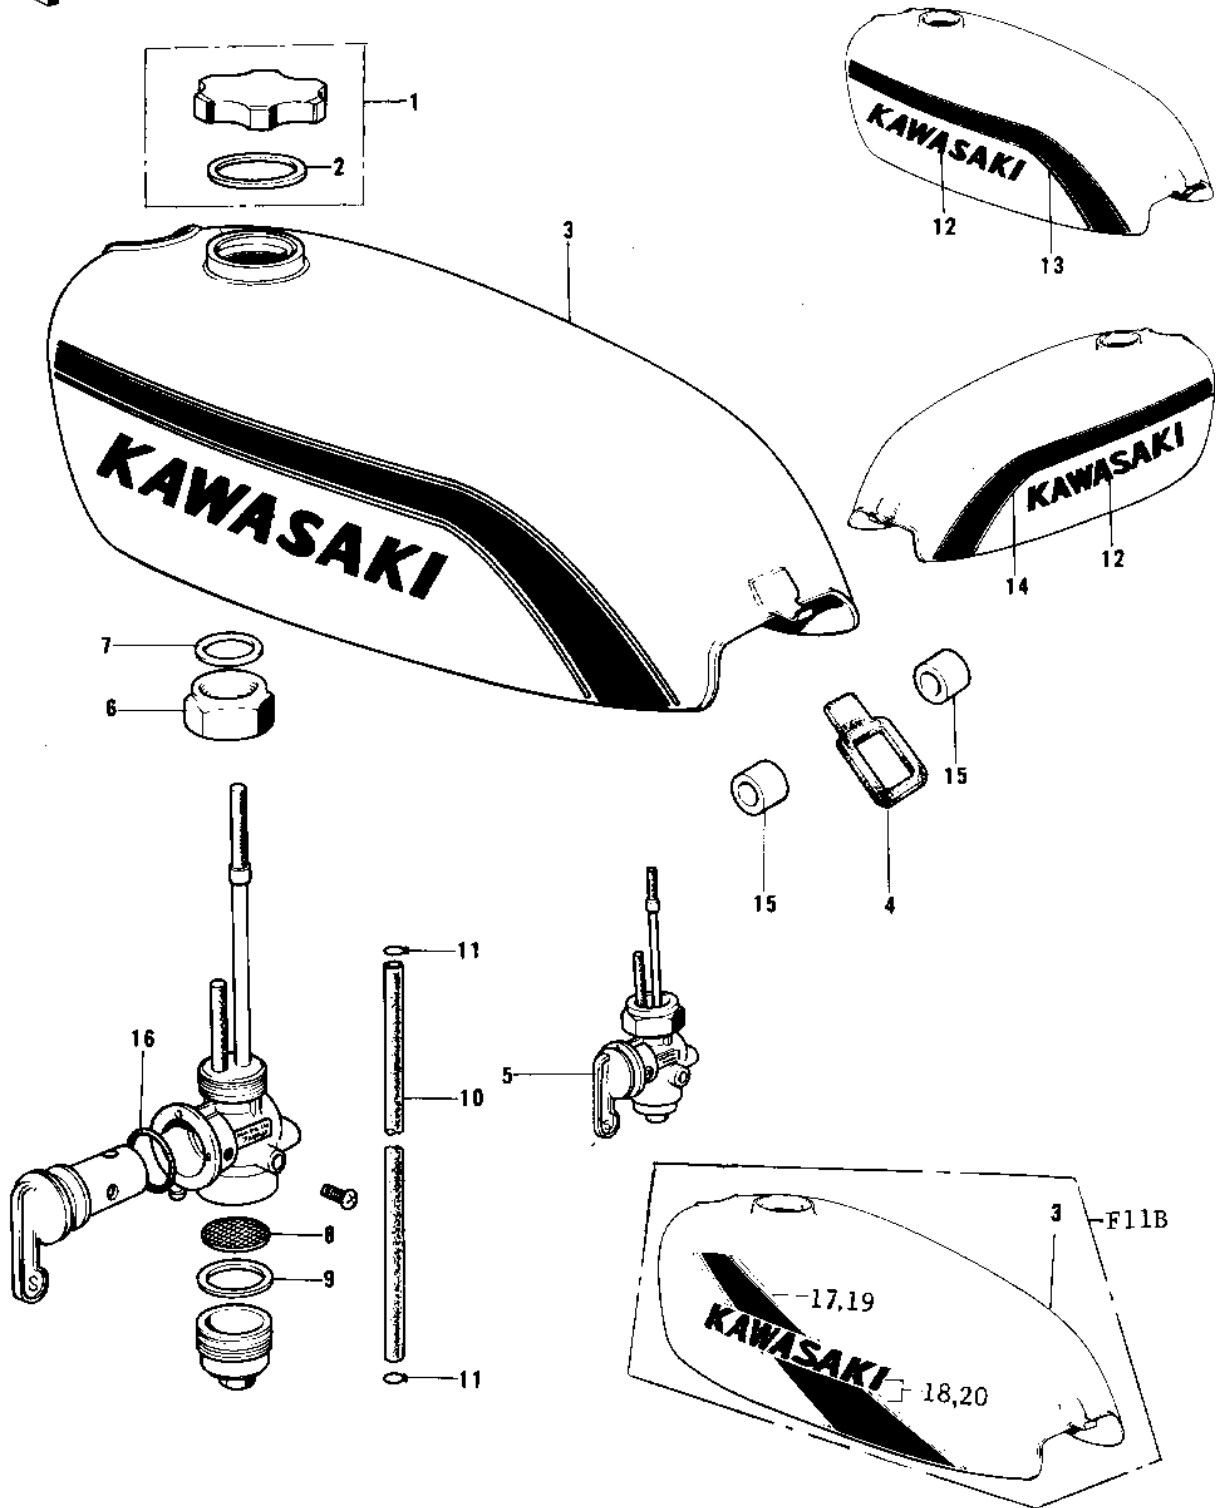

# 1974 F11-A PARTS DIAGRAM

FUEL TANK (F11-A/B)

# 1974 F11-A PARTS LIST

## FUEL TANK (F11-A/B)

ITEM NAME	PART NUMBER	QUANTITY
CAP,FUEL TANK (Ref # 1)	51048-1013	
GASKET,FUEL TANK CAP (Ref # 2)	51059-011	
TANK-FUEL,C.YELLOW (Ref # 3)	51001-076-1U	
TANK-FUEL,C.LIME (Ref # 3)	51001-076-1M	
TANK-FUEL,C.BLUE (Ref # 3)	51001-076-1S	
TANK-FUEL,C.ORANGE (Ref # 3)	51001-076-3H	
BAND-FUEL TANK (Ref # 4)	92072-036	
COCK ASSY,FUEL (Ref # 5)	51023-044	
FUEL COCK JOINT NUT (Ref # 6)	51035-009	
GASKET-FUEL COCK JNT (Ref # 7)	92065-081	
STRAINER FUEL (Ref # 8)	51038-007	
GASKET FUEL COCK CUP (Ref # 9)	51037-010	
PIPE-FUEL (Ref # 10)	92059-080	
CLAMP FUEL PIPE (Ref # 11)	92037-010	
DECAL-FUEL TANK (Ref # 12)	56013-051	
DECAL-FUEL TANK (Ref # 12)	56013-051	
DECAL,L.H FUEL TANK (Ref # 13)	56027-171	
DECAL,L.H FUEL TANK (Ref # 13)	56027-171	
DECAL,R.H FUEL TANK (Ref # 14)	56027-172	
DECAL,R.H FUEL TANK (Ref # 14)	56027-172	
SPACER,FUEL TANK (Ref # 15)	92026-088	
"O" RING,14MM (Ref # 16)	670B2014	
DECAL,L.H FL TK,UPPE (Ref # 17)	56027-282-SP	
DECAL,L.H FL TK,UPPE (Ref # 17)	56027-282-SP	
DECAL,L.H FL TK,LOWE (Ref # 18)	56027-283-SP	
DECAL,L.H FL TK,LOWE (Ref # 18)	56027-283-SP	
DECAL,R.H FL TK,UPPE (Ref # 19)	56027-284-SP	
DECAL,R.H FL TK,UPPE (Ref # 19)	56027-284-SP	
DECAL,R.H FL TK,LOWE (Ref # 20)	56027-285-SP	