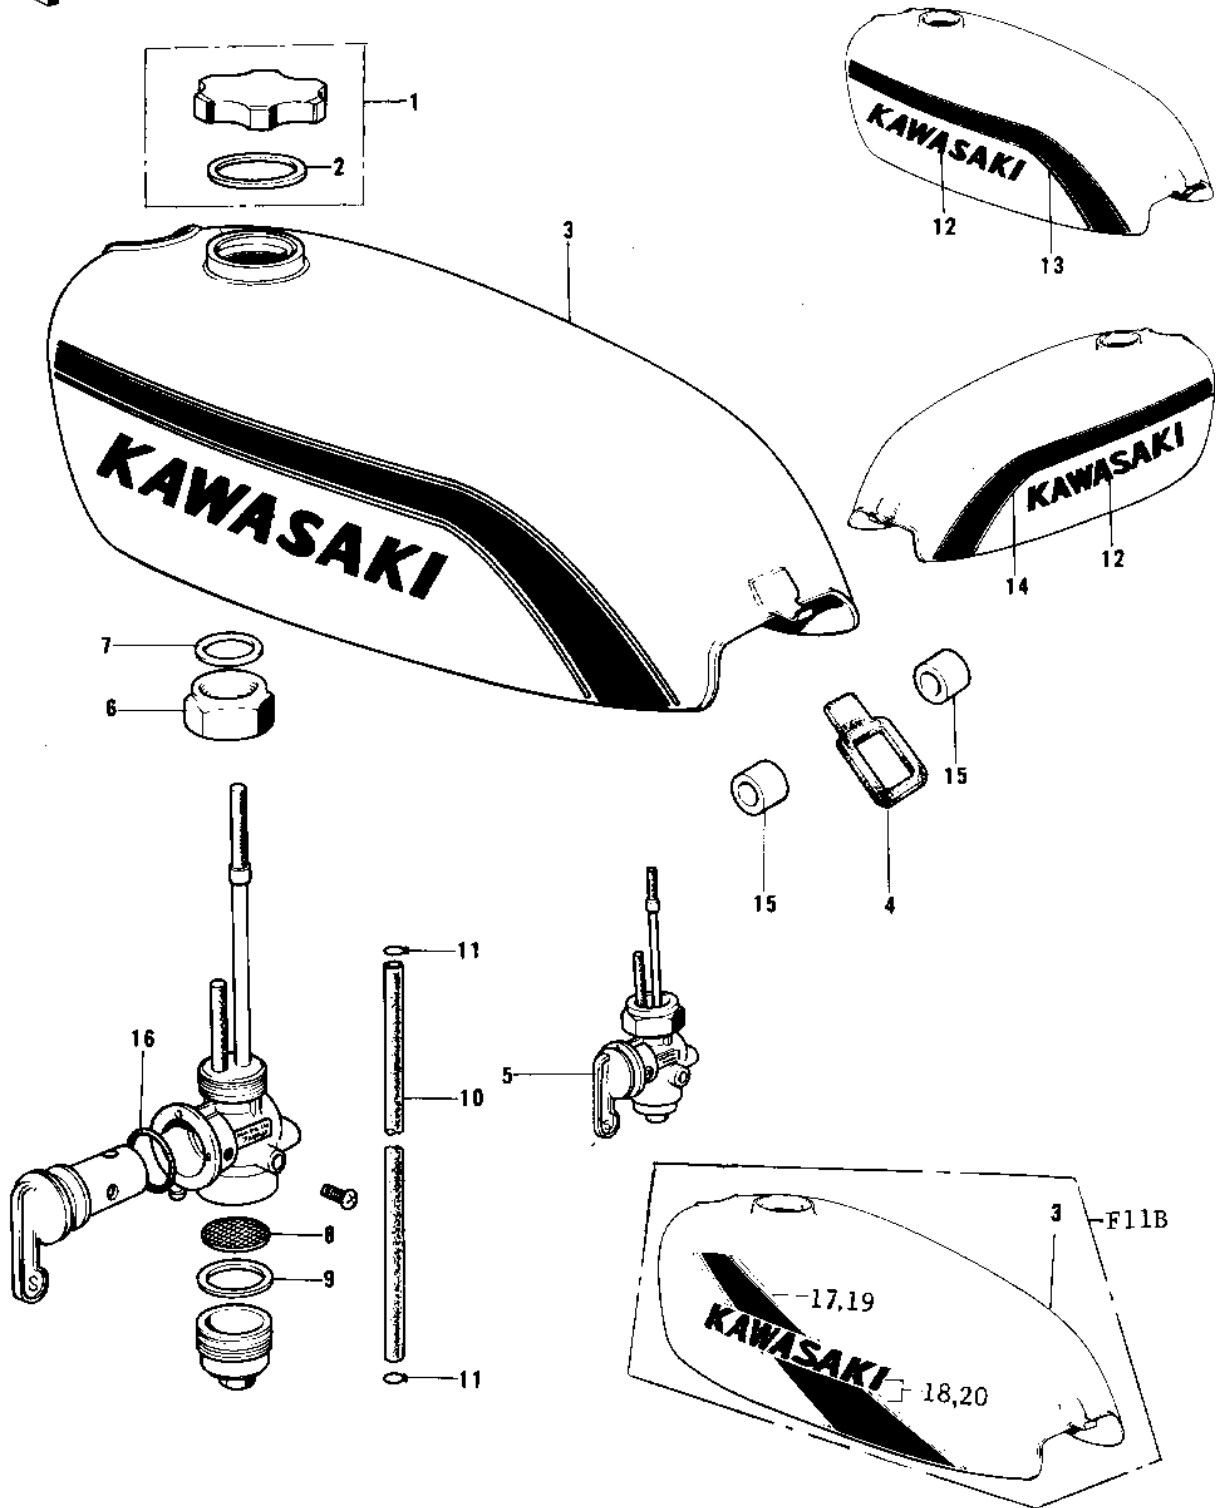

1973 F11M PARTS DIAGRAM

FUEL TANK (F11-A/B)

1973 F11M PARTS LIST

FUEL TANK (F11-A/B)

ITEM NAME	PART NUMBER	QUANTITY
CAP,FUEL TANK (Ref # 1)	51048-1013	
GASKET,FUEL TANK CAP (Ref # 2)	51059-011	
TANK-FUEL,C.YELLOW (Ref # 3)	51001-076-1U	
TANK-FUEL,C.LIME (Ref # 3)	51001-076-1M	
TANK-FUEL,C.BLUE (Ref # 3)	51001-076-1S	
TANK-FUEL,C.ORANGE (Ref # 3)	51001-076-3H	
BAND-FUEL TANK (Ref # 4)	92072-036	
COCK ASSY,FUEL (Ref # 5)	51023-044	
FUEL COCK JOINT NUT (Ref # 6)	51035-009	
GASKET-FUEL COCK JNT (Ref # 7)	92065-081	
STRAINER FUEL (Ref # 8)	51038-007	
GASKET FUEL COCK CUP (Ref # 9)	51037-010	
PIPE-FUEL (Ref # 10)	92059-080	
CLAMP FUEL PIPE (Ref # 11)	92037-010	
DECAL-FUEL TANK (Ref # 12)	56013-051	
DECAL-FUEL TANK (Ref # 12)	56013-051	
DECAL,L.H FUEL TANK (Ref # 13)	56027-171	
DECAL,L.H FUEL TANK (Ref # 13)	56027-171	
DECAL,R.H FUEL TANK (Ref # 14)	56027-172	
DECAL,R.H FUEL TANK (Ref # 14)	56027-172	
SPACER,FUEL TANK (Ref # 15)	92026-088	
"O" RING,14MM (Ref # 16)	670B2014	
DECAL,L.H FL TK,UPPE (Ref # 17)	56027-282-SP	
DECAL,L.H FL TK,UPPE (Ref # 17)	56027-282-SP	
DECAL,L.H FL TK,LOWE (Ref # 18)	56027-283-SP	
DECAL,L.H FL TK,LOWE (Ref # 18)	56027-283-SP	
DECAL,R.H FL TK,UPPE (Ref # 19)	56027-284-SP	
DECAL,R.H FL TK,UPPE (Ref # 19)	56027-284-SP	
DECAL,R.H FL TK,LOWE (Ref # 20)	56027-285-SP	