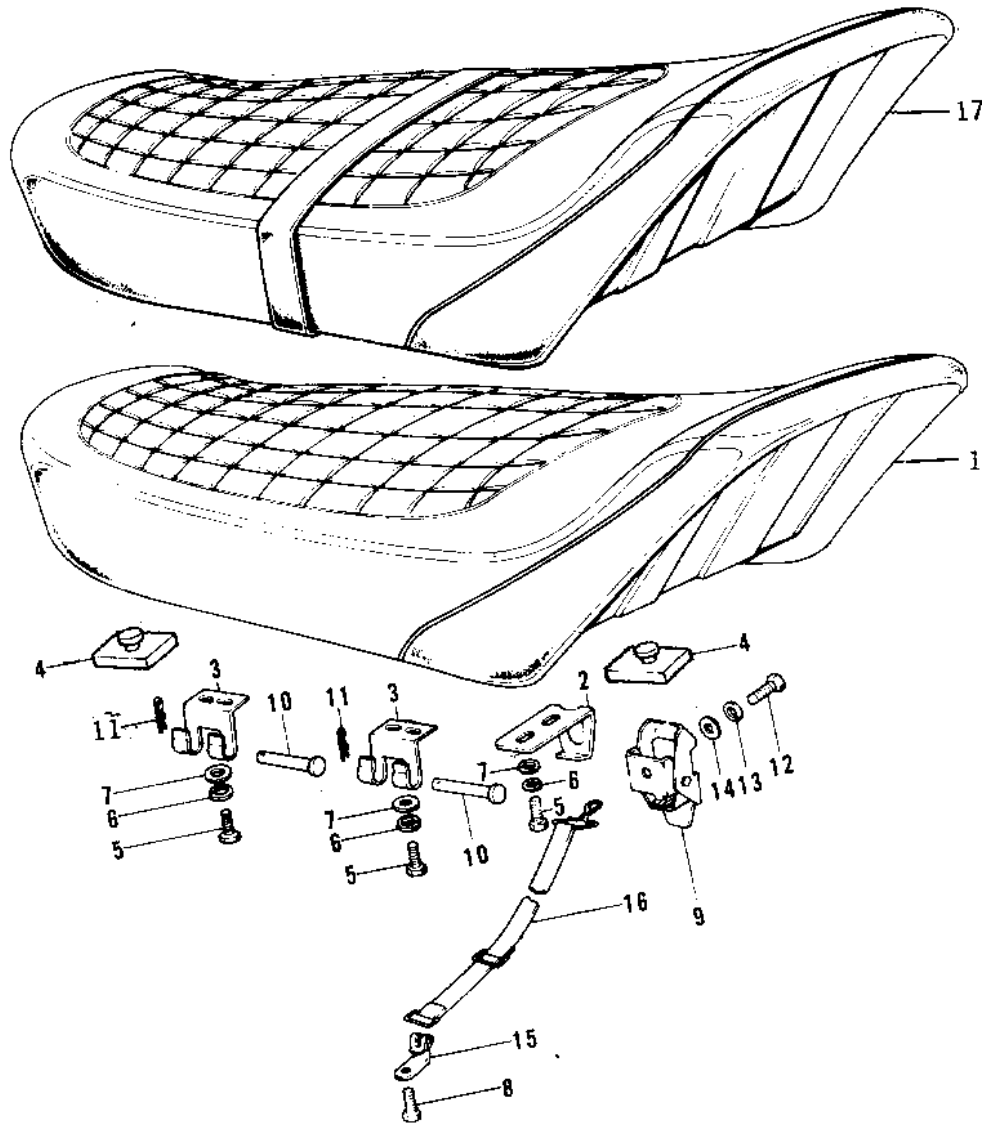

1973 F11 PARTS DIAGRAM

SEAT (F11)

1973 F11 PARTS LIST

SEAT (F11)

ITEM NAME	PART NUMBER	QUANTITY
SEAT ASSY-DUAL (Ref # 1~8)	53002-035	1
HOOK (Ref # 2)	53008-014	1
HINGE,BLACK (Ref # 3)	53009-017-10	2
DAMPER RUBBER (Ref # 4)	92075-099	6
BOLT-UPSET,6X16 (Ref # 5)	112G0616	6
BOLT-UPSET,6X16 (Ref # 5)	112G0616	AL
WASHER SPRING 6MM (Ref # 6)	461F0600	6
WASHER PLAIN 6MM (Ref # 7)	411B0600	6
BOLT-UPSET,6X20 (Ref # 8)	112G0620	2
HOOK ASSY (Ref # 9)	53045-002	1
PIN (Ref # 10)	53011-002	2
COTTER PIN (Ref # 11)	92041-003	2
BOLT-UPSET,6X16 (Ref # 12)	112G0616	1
BOLT-UPSET,6X16 (Ref # 12)	112G0616	AL
WASHER SPRING 6MM (Ref # 13)	461F0600	1
WASHER PLAIN 6MM (Ref # 14)	411B0600	1
CLAMP-SEAT BAND (Ref # 15)	92037-084	1
BAND-SEAT (Ref # 16)	92072-044	1
UNAVAILABLE IN PRICE BOOK (Ref # 2~8,17)	53002-038	1