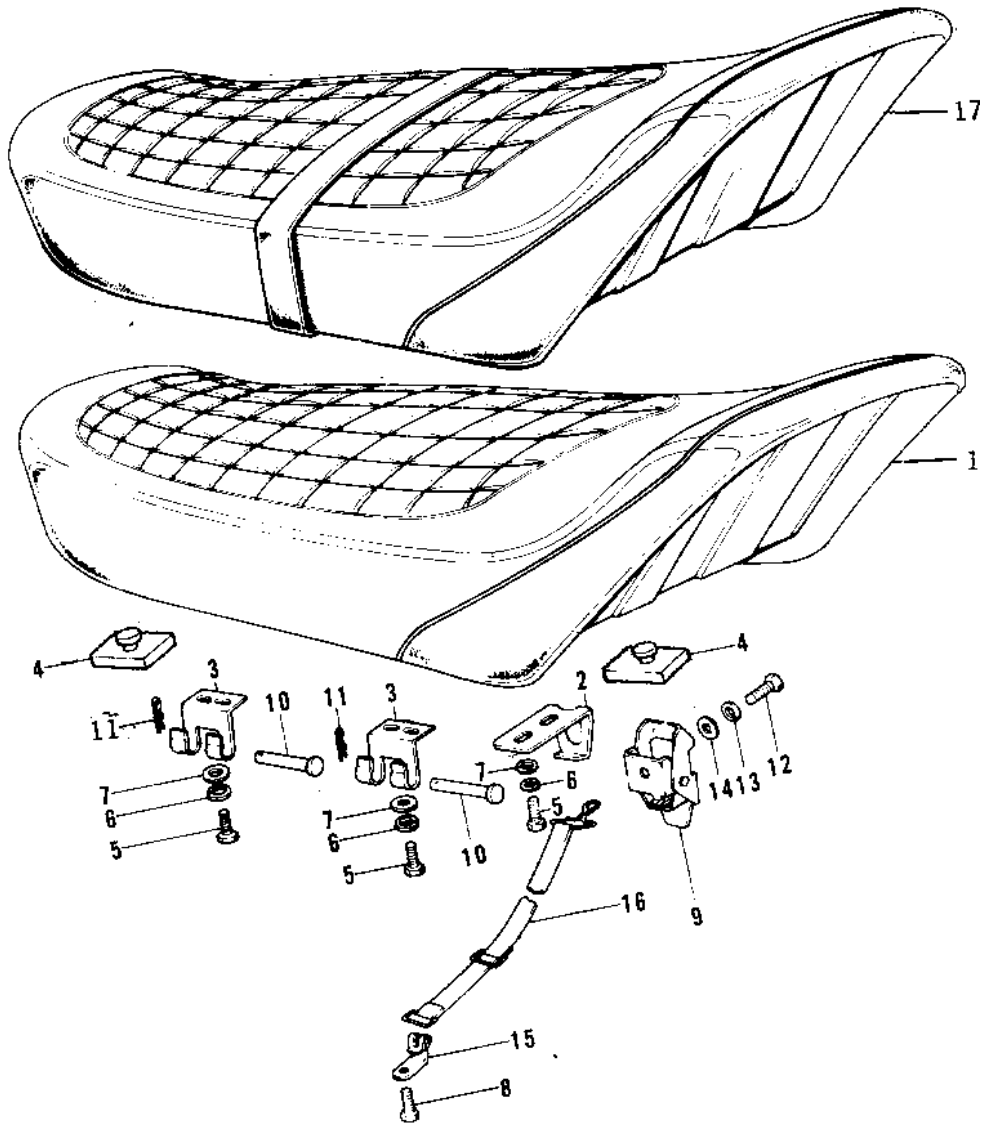

1974 F11-A PARTS DIAGRAM

SEAT (F11)

1974 F11-A PARTS LIST

SEAT (F11)

ITEM NAME	PART NUMBER	QUANTITY
SEAT ASSY-DUAL (Ref # 1~8)	53002-035	
HOOK (Ref # 2)	53008-014	
HINGE,BLACK (Ref # 3)	53009-017-10	
DAMPER RUBBER (Ref # 4)	92075-099	
BOLT-UPSET,6X16 (Ref # 5)	112G0616	
BOLT-UPSET,6X16 (Ref # 5)	112G0616	
WASHER SPRING 6MM (Ref # 6)	461F0600	
WASHER PLAIN 6MM (Ref # 7)	411B0600	
BOLT-UPSET,6X20 (Ref # 8)	112G0620	
HOOK ASSY (Ref # 9)	53045-002	
PIN (Ref # 10)	53011-002	
COTTER PIN (Ref # 11)	92041-003	
BOLT-UPSET,6X16 (Ref # 12)	112G0616	
BOLT-UPSET,6X16 (Ref # 12)	112G0616	
WASHER SPRING 6MM (Ref # 13)	461F0600	
WASHER PLAIN 6MM (Ref # 14)	411B0600	
CLAMP-SEAT BAND (Ref # 15)	92037-084	
BAND-SEAT (Ref # 16)	92072-044	
UNAVAILABLE IN PRICE BOOK (Ref # 2~8,17)	53002-038	