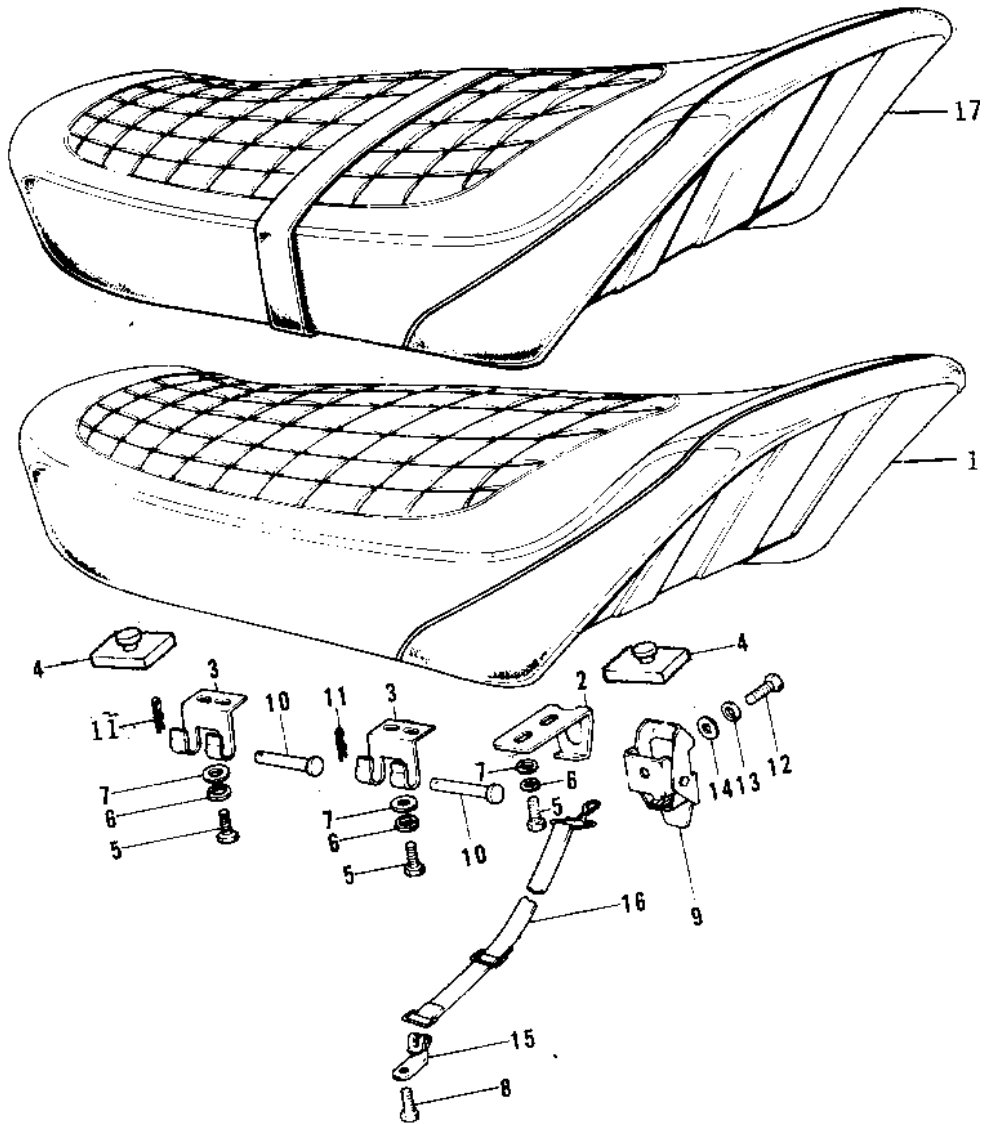

1975 F11-B PARTS DIAGRAM

SEAT (F11)

1975 F11-B PARTS LIST

SEAT (F11)

ITEM NAME	PART NUMBER	QUANTITY
SEAT ASSY-DUAL (Ref # 1~8)	53002-035	
HOOK (Ref # 2)	53008-014	
HINGE,BLACK (Ref # 3)	53009-017-10	
DAMPER RUBBER (Ref # 4)	92075-099	
BOLT-UPSET,6X16 (Ref # 5)	112G0616	
BOLT-UPSET,6X16 (Ref # 5)	112G0616	
WASHER SPRING 6MM (Ref # 6)	461F0600	
WASHER PLAIN 6MM (Ref # 7)	411B0600	
BOLT-UPSET,6X20 (Ref # 8)	112G0620	
HOOK ASSY (Ref # 9)	53045-002	
PIN (Ref # 10)	53011-002	
COTTER PIN (Ref # 11)	92041-003	
BOLT-UPSET,6X16 (Ref # 12)	112G0616	
BOLT-UPSET,6X16 (Ref # 12)	112G0616	
WASHER SPRING 6MM (Ref # 13)	461F0600	
WASHER PLAIN 6MM (Ref # 14)	411B0600	
CLAMP-SEAT BAND (Ref # 15)	92037-084	
BAND-SEAT (Ref # 16)	92072-044	
UNAVAILABLE IN PRICE BOOK (Ref # 2~8,17)	53002-038	