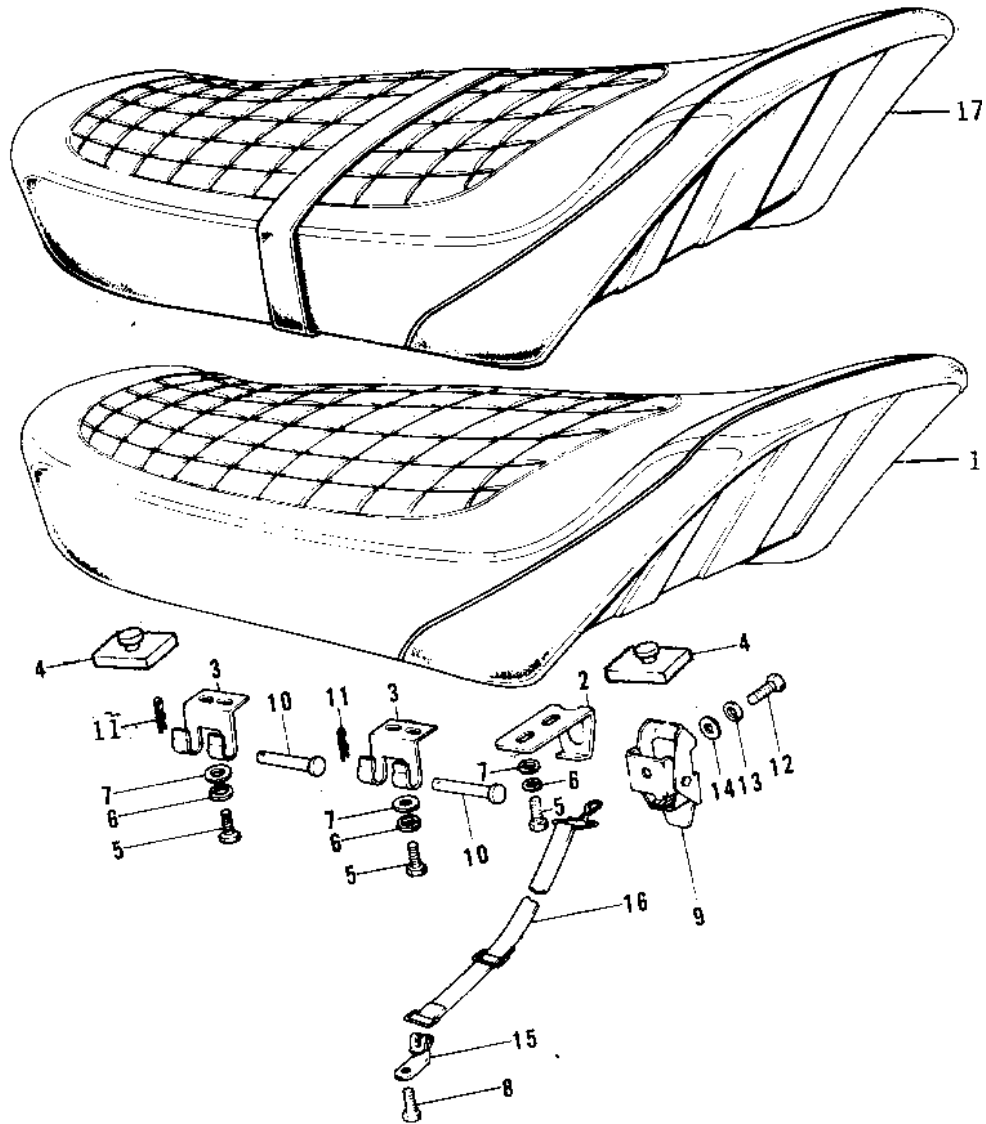

# 1973 F11M PARTS DIAGRAM

SEAT (F11)

## SEAT (F11)

ITEM NAME	PART NUMBER	QUANTITY
SEAT ASSY-DUAL (Ref # 1~8)	53002-035	
HOOK (Ref # 2)	53008-014	
HINGE,BLACK (Ref # 3)	53009-017-10	
DAMPER RUBBER (Ref # 4)	92075-099	
BOLT-UPSET,6X16 (Ref # 5)	112G0616	
BOLT-UPSET,6X16 (Ref # 5)	112G0616	
WASHER SPRING 6MM (Ref # 6)	461F0600	
WASHER PLAIN 6MM (Ref # 7)	411B0600	
BOLT-UPSET,6X20 (Ref # 8)	112G0620	
HOOK ASSY (Ref # 9)	53045-002	
PIN (Ref # 10)	53011-002	
COTTER PIN (Ref # 11)	92041-003	
BOLT-UPSET,6X16 (Ref # 12)	112G0616	
BOLT-UPSET,6X16 (Ref # 12)	112G0616	
WASHER SPRING 6MM (Ref # 13)	461F0600	
WASHER PLAIN 6MM (Ref # 14)	411B0600	
CLAMP-SEAT BAND (Ref # 15)	92037-084	
BAND-SEAT (Ref # 16)	92072-044	
UNAVAILABLE IN PRICE BOOK (Ref # 2~8,17)	53002-038	