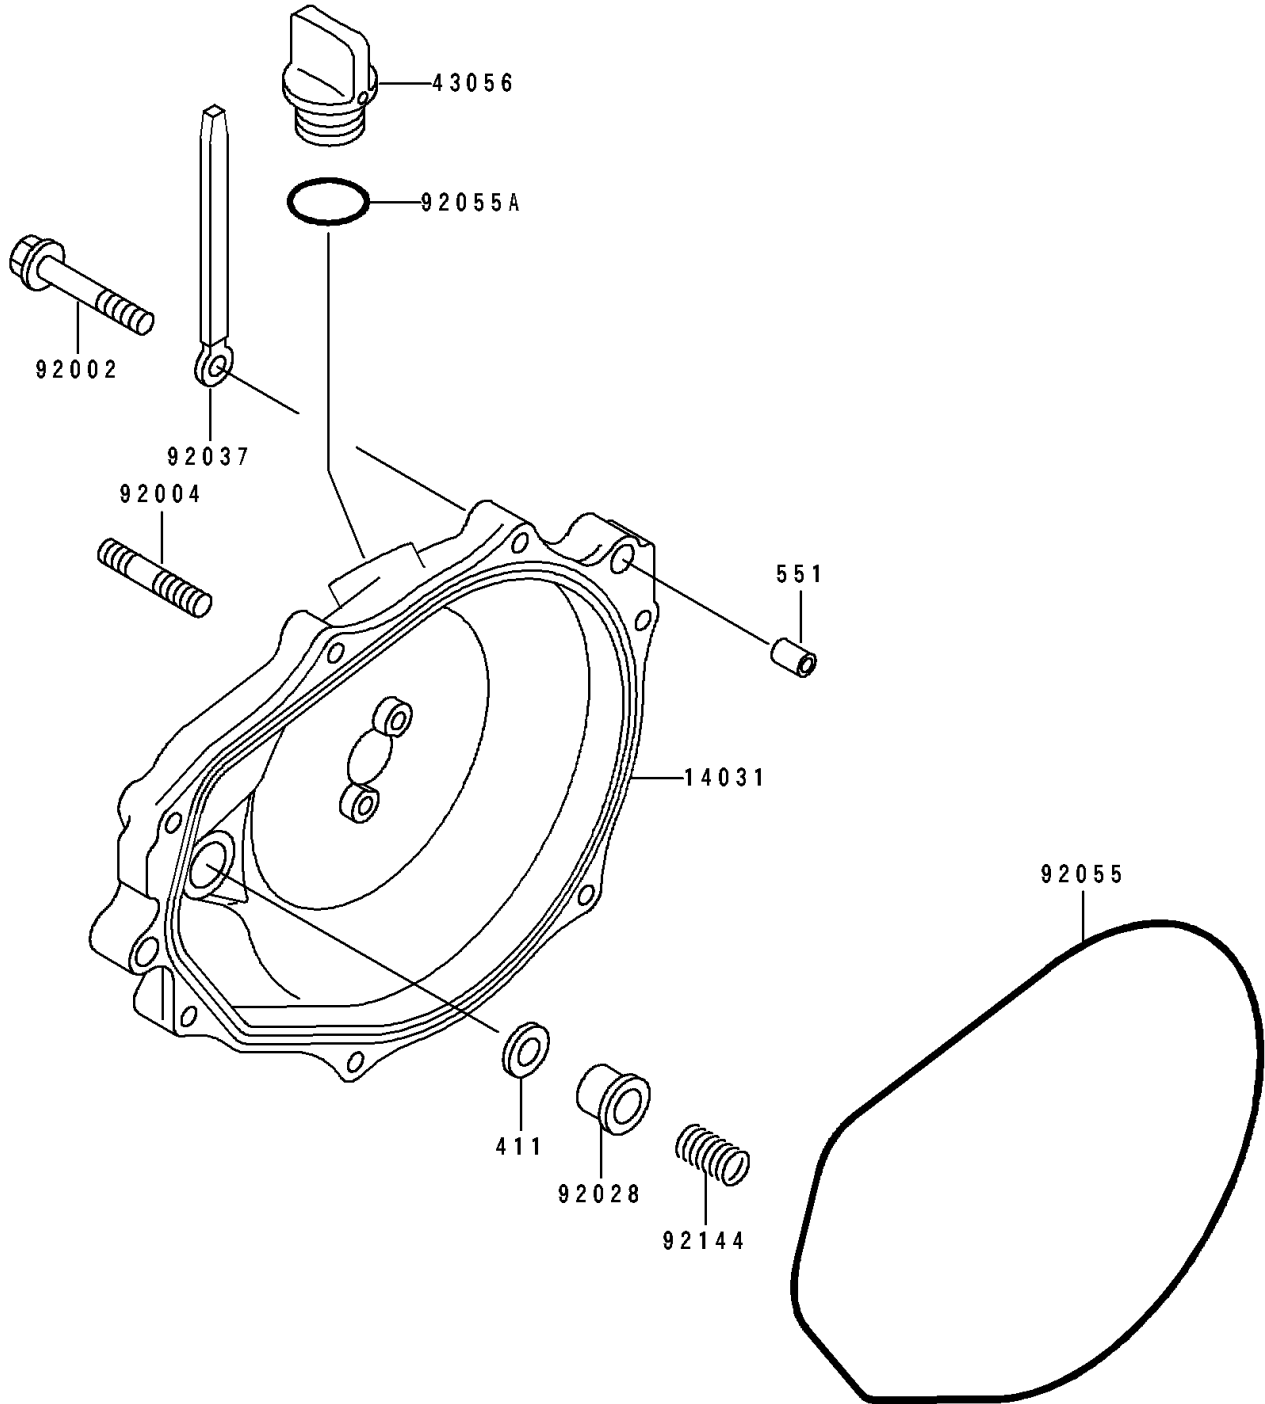

1991 650 SX PARTS DIAGRAM

Engine Cover

E1431

1991 650 SX PARTS LIST

Engine Cover

ITEM NAME	PART NUMBER	QUANTITY
COVER-GENERATOR (Ref # 14031)	14031-3710	1
BREATHER-BRAKE (Ref # 43056)	43056-502	1
BOLT,6X30 (Ref # 92002)	92002-3726	7
STUD (Ref # 92004)	92004-3710	2
BUSHING (Ref # 92028)	92028-3718	1
CLAMP,L=100 (Ref # 92037)	92037-3736	3
RING-O,GENERATOR COVER (Ref # 92055)	92055-3712	1
RING-O (Ref # 92055A)	92055-515	1
SPRING (Ref # 92144)	92144-3728	1
WASHER-PLAIN,5MM (Ref # 411)	411S0500	1
PIN-DOWEL (Ref # 551)	551R0812	2