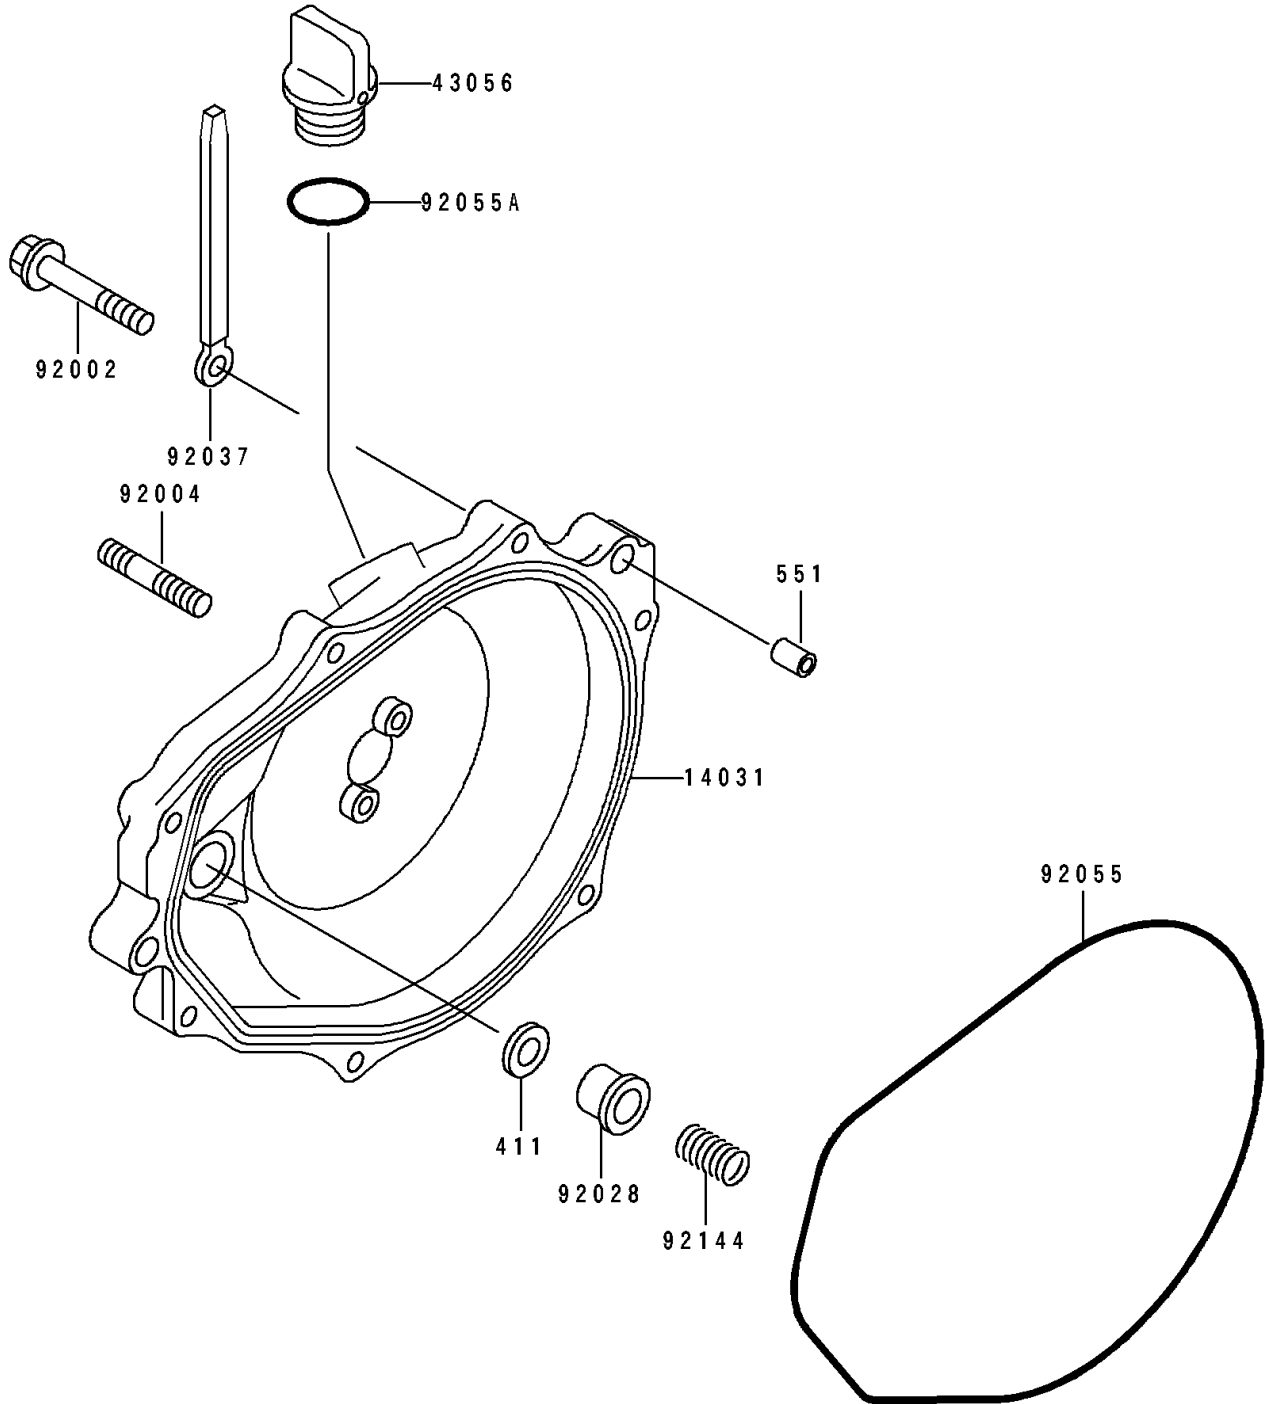

1993 650 SX PARTS DIAGRAM

Engine Cover

E1431

1993 650 SX PARTS LIST

Engine Cover

ITEM NAME	PART NUMBER	QUANTITY
COVER-GENERATOR (Ref # 14031)	14031-3710	1
BREATHER-BRAKE (Ref # 43056)	43056-502	1
BOLT,6X30 (Ref # 92002)	92002-3726	7
STUD (Ref # 92004)	92004-3710	2
BUSHING (Ref # 92028)	92028-3718	1
CLAMP,L=100 (Ref # 92037)	92037-3736	3
RING-O,GENERATOR COVER (Ref # 92055)	92055-3712	1
RING-O (Ref # 92055A)	92055-515	1
SPRING (Ref # 92144)	92144-3728	1
WASHER-PLAIN,5MM (Ref # 411)	411S0500	1
PIN-DOWEL (Ref # 551)	551R0812	2