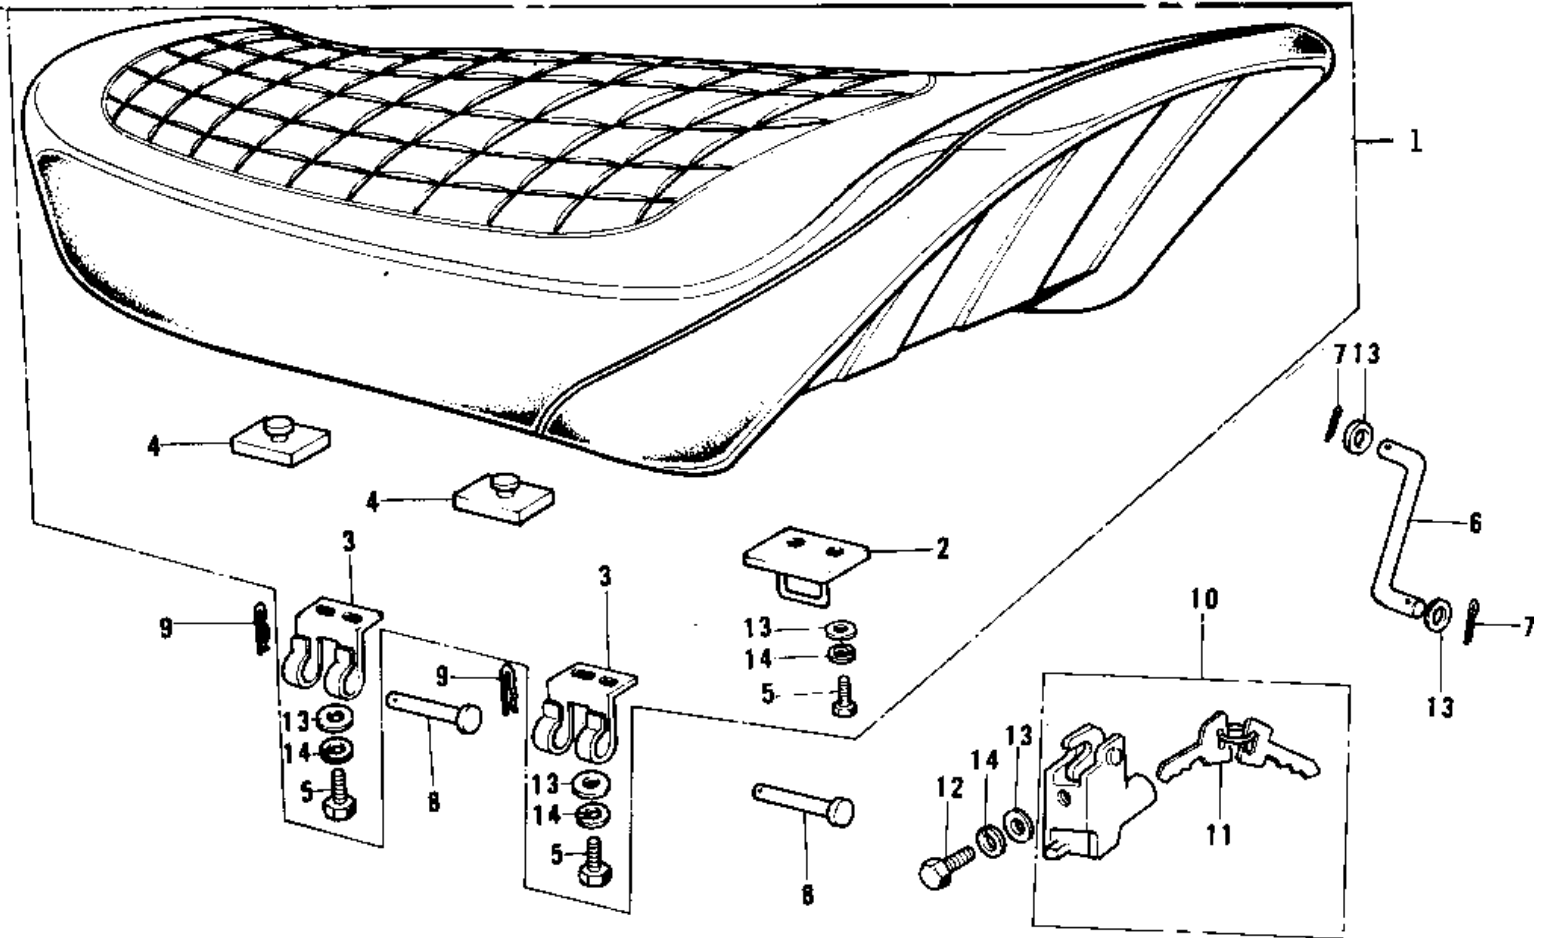

# 1973 F11 PARTS DIAGRAM

SEAT (F11-A/B)

# 1973 F11 PARTS LIST

SEAT (F11-A/B)

ITEM NAME	PART NUMBER	QUANTITY
SEAT ASSY,DUAL (Ref # 1)	53002-056	1
HOOK, SEAT (Ref # 2)	53008-021	1
HINGE,BLACK (Ref # 3)	53009-017-10	2
DAMPER RUBBER (Ref # 4)	92075-099	6
BOLT-UPSET 6X14 (Ref # 5)	112B0614	6
BOLT-UPSET 6X14 (Ref # 5)	112B0614	AL
STOPPER,SEAT (Ref # 6)	53054-008	1
PIN COTTER 2.0X15 (Ref # 7)	550D2015	2
PIN,COTER (Ref # 7)	92041-006	2
PIN (Ref # 8)	53011-002	2
COTTER PIN (Ref # 9)	92041-003	2
LOCK ASSY,SEAT (Ref # 10)	53045-017	1
KEY SET,#421 (Ref # 11)	27008-063-21	1
KEY SET,#422 (Ref # 11)	27008-063-22	1
KEY SET,#423 (Ref # 11)	27008-063-23	1
KEY SET,#424 (Ref # 11)	27008-063-24	1
KEY SET,#425 (Ref # 11)	27008-063-25	1
KEY SET,#426 (Ref # 11)	27008-063-26	1
KEY SET,#427 (Ref # 11)	27008-063-27	1
KEY SET,#428 (Ref # 11)	27008-063-28	1
KEY SET,#429 (Ref # 11)	27008-063-29	1
KEY SET,#430 (Ref # 11)	27008-063-30	1
BOLT-UPSET,6X12 (Ref # 12)	112G0612	1
WASHER PLAIN 6MM (Ref # 13)	411B0600	9
WASHER SPRING 6MM (Ref # 14)	461F0600	7