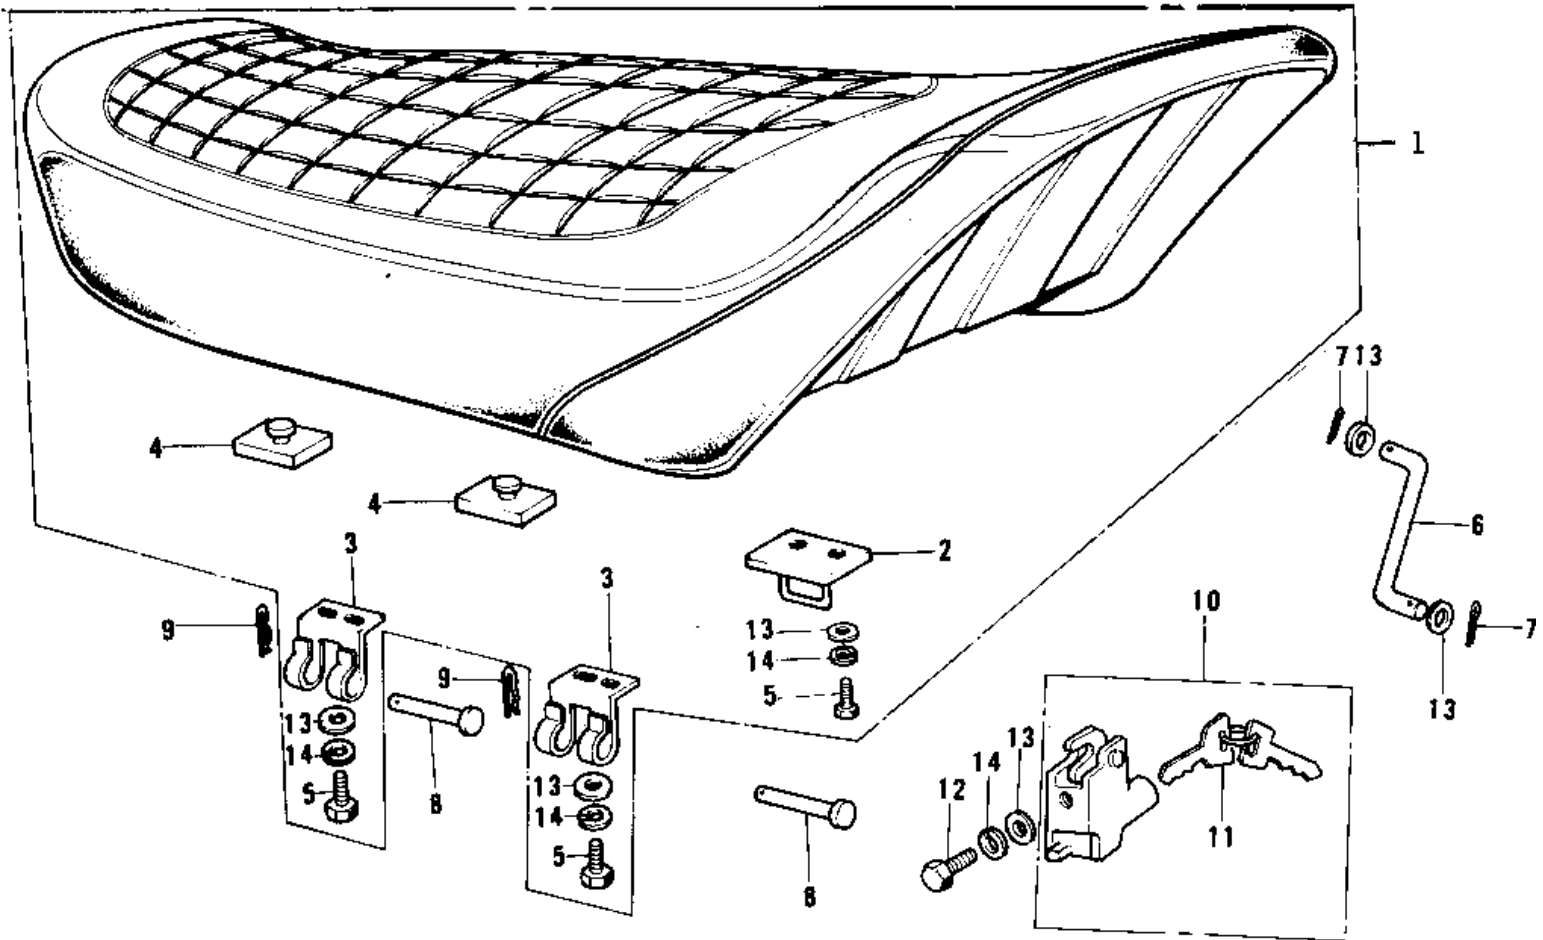

# 1974 F11-A PARTS DIAGRAM

SEAT (F11-A/B)

# 1974 F11-A PARTS LIST

SEAT (F11-A/B)

ITEM NAME	PART NUMBER	QUANTITY
SEAT ASSY,DUAL (Ref # 1)	53002-056	
HOOK, SEAT (Ref # 2)	53008-021	
HINGE,BLACK (Ref # 3)	53009-017-10	
DAMPER RUBBER (Ref # 4)	92075-099	
BOLT-UPSET 6X14 (Ref # 5)	112B0614	
BOLT-UPSET 6X14 (Ref # 5)	112B0614	
STOPPER,SEAT (Ref # 6)	53054-008	
PIN COTTER 2.0X15 (Ref # 7)	550D2015	
PIN,COTER (Ref # 7)	92041-006	
PIN (Ref # 8)	53011-002	
COTTER PIN (Ref # 9)	92041-003	
LOCK ASSY,SEAT (Ref # 10)	53045-017	
KEY SET,#421 (Ref # 11)	27008-063-21	
KEY SET,#422 (Ref # 11)	27008-063-22	
KEY SET,#423 (Ref # 11)	27008-063-23	
KEY SET,#424 (Ref # 11)	27008-063-24	
KEY SET,#425 (Ref # 11)	27008-063-25	
KEY SET,#426 (Ref # 11)	27008-063-26	
KEY SET,#427 (Ref # 11)	27008-063-27	
KEY SET,#428 (Ref # 11)	27008-063-28	
KEY SET,#429 (Ref # 11)	27008-063-29	
KEY SET,#430 (Ref # 11)	27008-063-30	
BOLT-UPSET,6X12 (Ref # 12)	112G0612	
WASHER PLAIN 6MM (Ref # 13)	411B0600	
WASHER SPRING 6MM (Ref # 14)	461F0600	