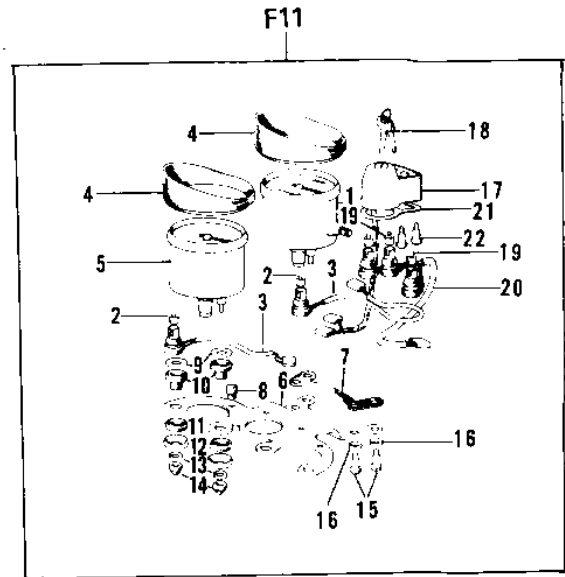

1974 F11-A PARTS DIAGRAM

METERS/IGNITION SWITCH