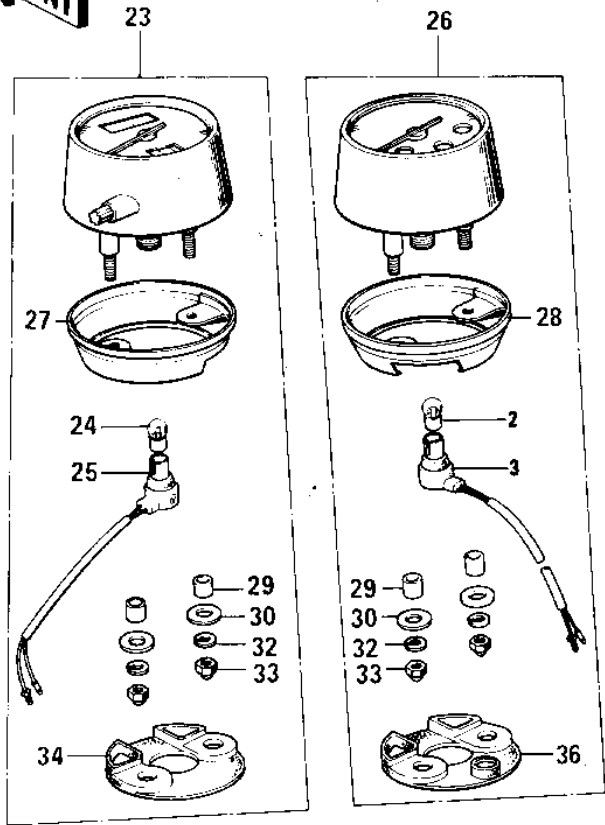

1974 F11-A PARTS DIAGRAM

METERS/IGNITION SWITCH