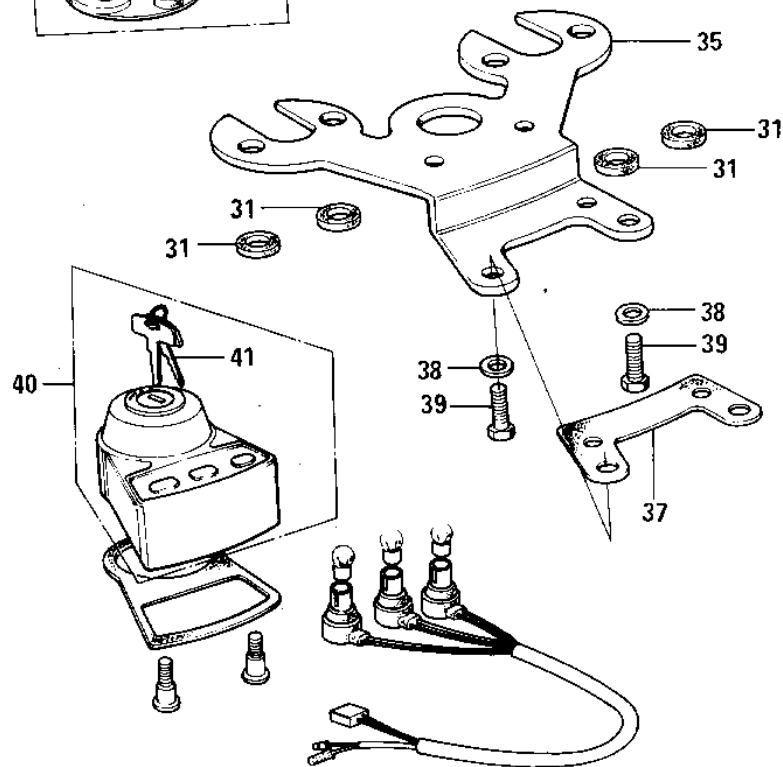

1974 F11-A PARTS DIAGRAM

METERS/IGNITION SWITCH