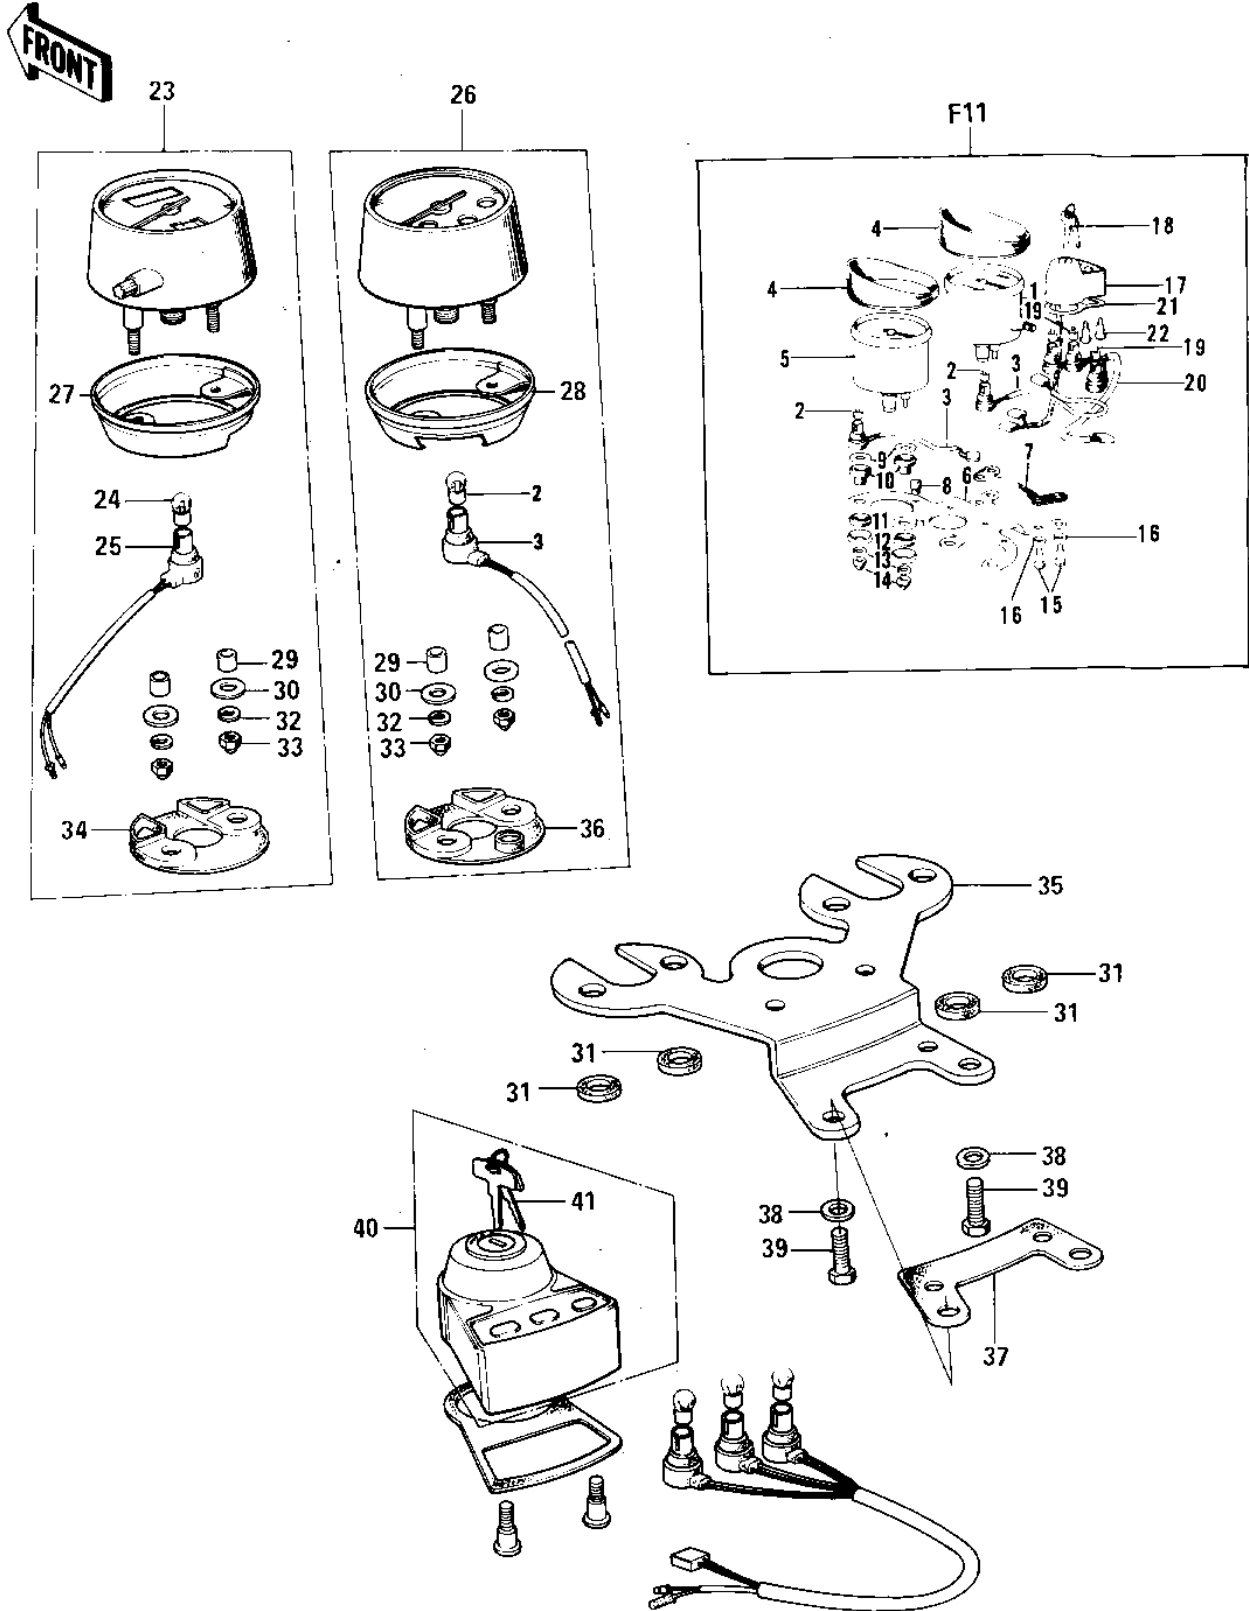

1975 F11-B PARTS DIAGRAM

METERS/IGNITION SWITCH

1975 F11-B PARTS LIST

METERS/IGNITION SWITCH

ITEM NAME	PART NUMBER	QUANTITY
SPEEDOMETER ASSY MPH (Ref # 1~4)	25001-055	
BULB-6V 3W (Ref # 2)	92069-053	
SOCKET-SPEEDOMETER (Ref # 3)	25011-024	
COVER-SPEEDOMETER (Ref # 4)	25012-003	
TACHOMETER ASSY (Ref # 2~5)	25015-021	
BRACKET-METER (Ref # 6)	25008-022	
SHOCK DAMPER (Ref # 7)	25019-011	
DAMPER RUBB SPEEDMET (Ref # 8)	92075-035	
WASHER,8.5X20X1.6 (Ref # 9)	92022-1561	
DAMPER RUBBER (Ref # 10)	92075-143	
DAMPER RUBBER (Ref # 11)	92075-066	
WASHER PL 5.2X18X1.2 (Ref # 12)	92022-285	
WASHER SPRING 5MM (Ref # 13)	461F0500	
NUT-CAP,5MM (Ref # 14)	322N0500	
BOLT-HEX HEAD (Ref # 15)	92001-116	
WASHER PLAIN 10MM (Ref # 16)	410B1000	
SWITCH ASSY,IGNITION (Ref # 17, 18)	27005-070	
KEY SET,#175 (Ref # 18)	27008-047-75	
KEY SET,#276 (Ref # 18)	27008-047-76	
KEY SET,#177 (Ref # 18)	27008-047-77	
KEY SET,#178 (Ref # 18)	27008-047-78	
KEY SET,#179 (Ref # 18)	27008-047-79	
KEY SET,#180 (Ref # 18)	27008-047-80	
BULB 6V 1.5W (Ref # 19)	92069-024	
SOCKET-IGNITION SW (Ref # 20)	27024-003	
DAMPER RUBBER-SWITCH (Ref # 21)	27025-001	
SCREW-PAN HEAD,6MM (Ref # 22)	92011-026	
SPEEDOMETER ASSY,MPH (Ref # 23)	25005-098	
BULB-6V 3W (Ref # 24)	92069-053	