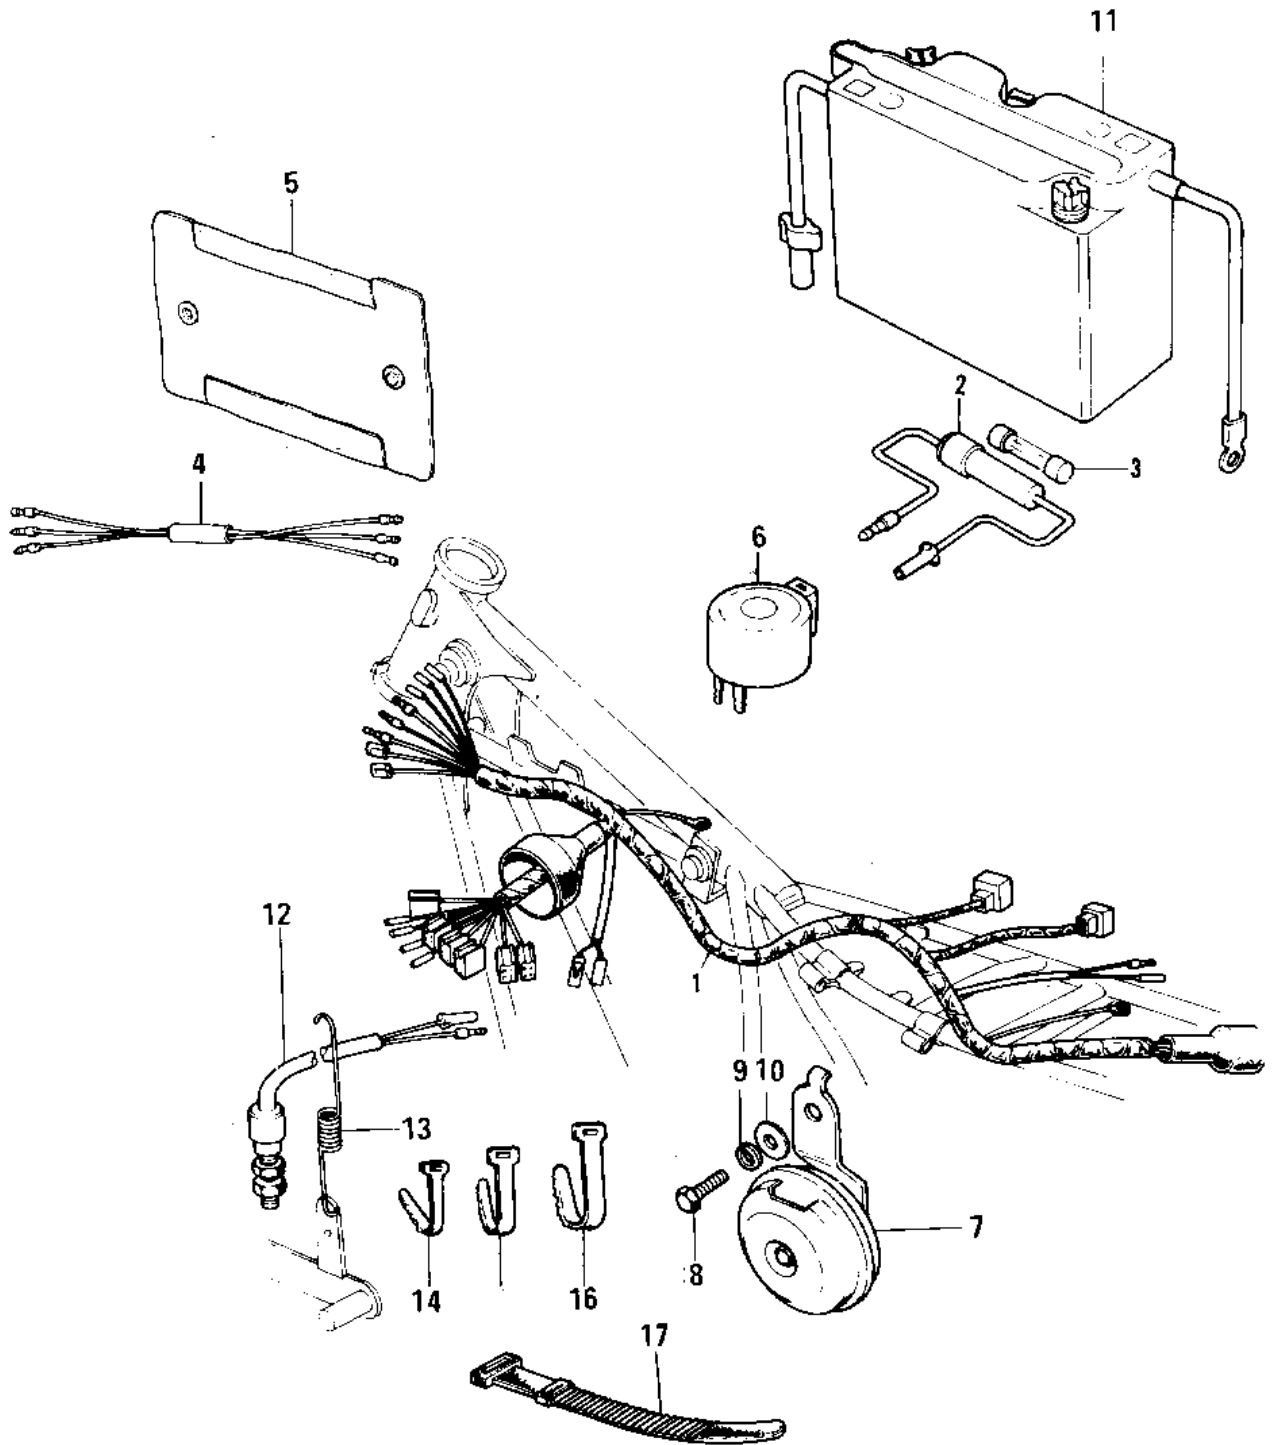

1974 F11-A PARTS DIAGRAM

CHASSIS ELECTRICAL EQUIPMENT

1974 F11-A PARTS LIST

CHASSIS ELECTRICAL EQUIPMENT

ITEM NAME	PART NUMBER	QUANTITY
WIRING HARNESS-MAIN (Ref # 1)	26001-082	
FUSE ASSY (Ref # 2,3)	26004-014	
FUSE 15A (Ref # 3)	26006-007	
WIRE-LEAD (Ref # 4)	26011-065	
COVER-WIRING HARNESS (Ref # 5)	26009-005	
RELAY-TURN SIGNAL (Ref # 6)	27002-013	
HORN (Ref # 7)	27003-056	
HORN (Ref # 7)	27003-056	
BOLT HEX HEAD 8X16 (Ref # 8)	116B0816	
WASHER SPRING 8MM (Ref # 9)	461F0800	
WASHER PLAIN 8MM (Ref # 10)	411B0800	
YUA BAT 6N4B-2A-3 (Ref # 11)	26012-035	
SWITCH-BRAKE LAMP (Ref # 12)	27010-017	
SPRING-BRAKE LAMP SW (Ref # 13)	27011-012	
BAND,SHORT (Ref # 14)	92072-030	
BAND,MIDDLE (Ref # 15)	92072-031	
BAND,LONG (Ref # 16)	92072-032	
BAND-RUBBER (Ref # 17)	92072-035	