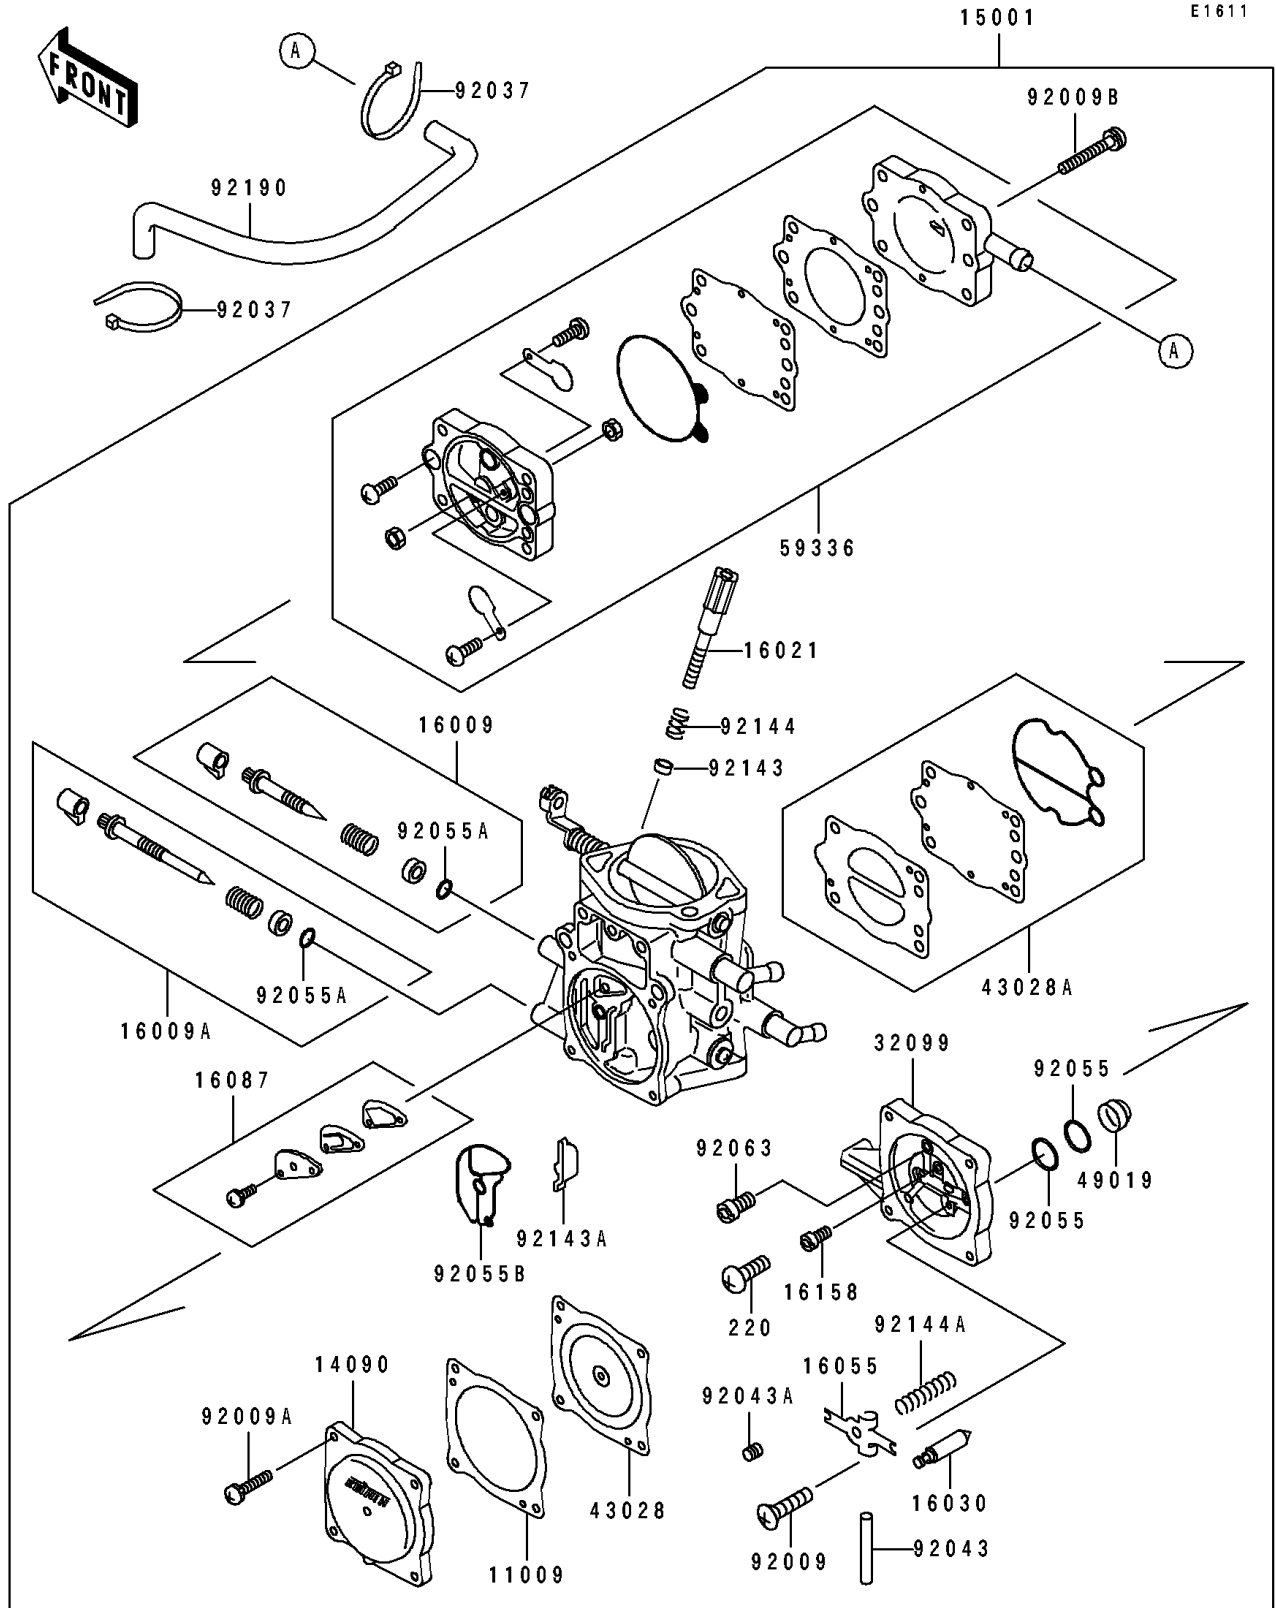

# 1991 650 SX PARTS DIAGRAM

Carburetor

# 1991 650 SX PARTS LIST

## Carburetor

ITEM NAME	PART NUMBER	QUANTITY
GASKET,DIAPHRAGM (Ref # 11009)	11009-3730	1
COVER,DIAPHRAGM (Ref # 14090)	14090-3702	1
CARBURETOR-ASSY (Ref # 15001)	15001-3758	1
NEEDLE-JET,MAIN (Ref # 16009)	16009-3711	1
NEEDLE-JET,SLOW (Ref # 16009A)	16009-3712	1
SCREW-THROTTLE STOP (Ref # 16021)	16021-3702	1
VALVE-FLOAT (Ref # 16030)	16030-3701	1
ARM-FLOAT (Ref # 16055)	16055-3701	1
VALVE-CHECK (Ref # 16087)	16087-3703	1
JET-SLOW (Ref # 16158)	16158-3705	1
CASE,CARBURETOR (Ref # 32099)	32099-3754	1
DIAPHRAGM,CARBURETOR (Ref # 43028)	43028-3704	1
DIAPHRAGM,PUMP (Ref # 43028A)	43028-3706	1
FILTER-FUEL,STRAINER (Ref # 49019)	49019-3707	1
CASE-PUMP (Ref # 59336)	59336-3709	1
SCREW,3X6 (Ref # 92009)	92009-3712	1
SCREW,4X18 (Ref # 92009A)	92009-3782	4
SCREW,5X28 (Ref # 92009B)	92009-3783	4
CLAMP (Ref # 92037)	92037-1173	2
PIN,FLOAT (Ref # 92043)	92043-1209	1
PIN,THROTTLE STOP SCREW (Ref # 92043A)	92043-3712	1
RING-O (Ref # 92055)	92055-1246	2
RING-O,ADJUST SCREW (Ref # 92055A)	92055-3713	2
RING-O (Ref # 92055B)	92055-3734	1
JET-MAIN,#140 (Ref # 92063)	92063-3701	1
COLLAR,THROTTLE STOP SCREW (Ref # 92143)	92143-3709	1
COLLAR (Ref # 92143A)	92143-3727	1
SPRING,THROTTLE STOP SCREW (Ref # 92144)	92144-3706	1
SPRING,FLOAT ARM (Ref # 92144A)	92144-3733	1

## Carburetor

ITEM NAME	PART NUMBER	QUANTITY
TUBE,PULSE (Ref # 92190)	92190-3730	1
SCREW-PAN-CROS (Ref # 220)	220D0408	1