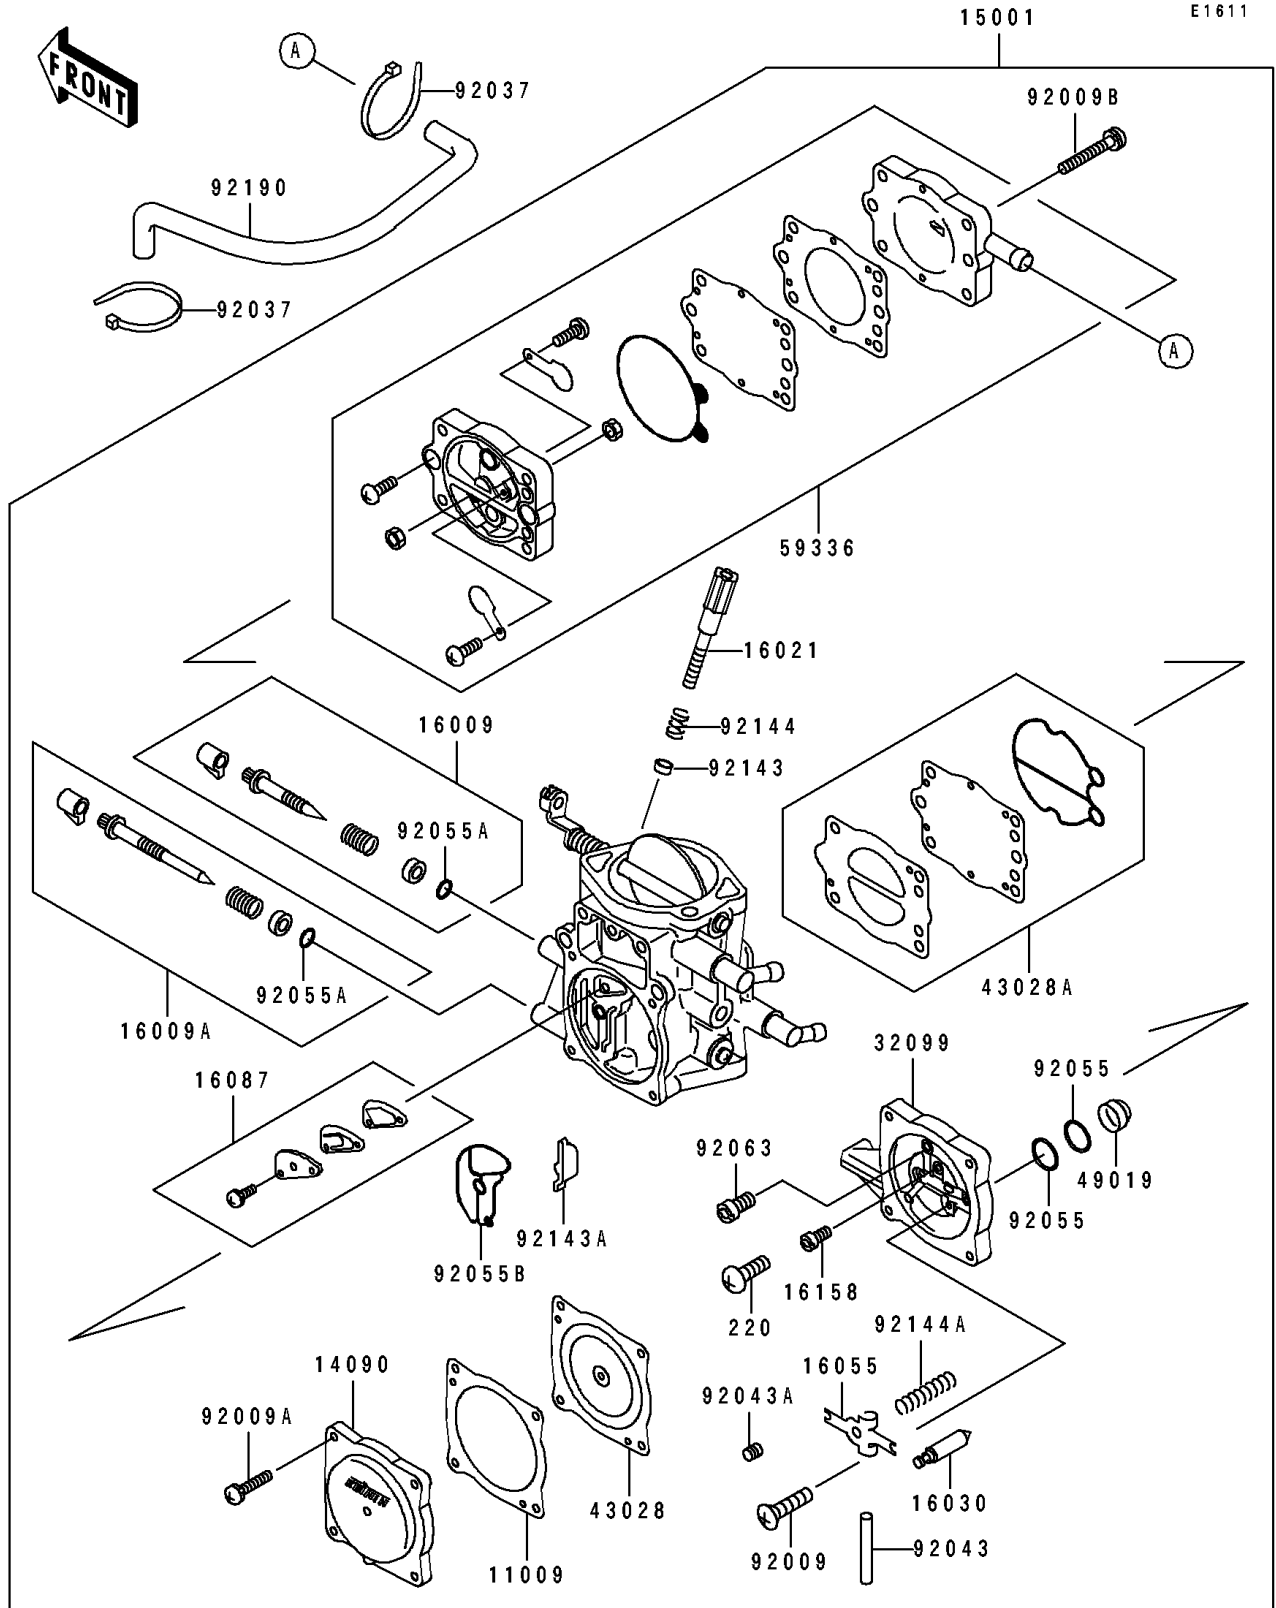

1993 650 SX PARTS DIAGRAM

Carburetor

1993 650 SX PARTS LIST

Carburetor

ITEM NAME	PART NUMBER	QUANTITY
GASKET,DIAPHRAGM (Ref # 11009)	11009-3730	1
COVER,DIAPHRAGM (Ref # 14090)	14090-3702	1
CARBURETOR-ASSY (Ref # 15001)	15001-3758	1
NEEDLE-JET,MAIN (Ref # 16009)	16009-3711	1
NEEDLE-JET,SLOW (Ref # 16009A)	16009-3712	1
SCREW-THROTTLE STOP (Ref # 16021)	16021-3702	1
VALVE-FLOAT (Ref # 16030)	16030-3701	1
ARM-FLOAT (Ref # 16055)	16055-3701	1
VALVE-CHECK (Ref # 16087)	16087-3703	1
JET-SLOW (Ref # 16158)	16158-3705	1
CASE,CARBURETOR (Ref # 32099)	32099-3754	1
DIAPHRAGM,CARBURETOR (Ref # 43028)	43028-3704	1
DIAPHRAGM,PUMP (Ref # 43028A)	43028-3706	1
FILTER-FUEL,STRAINER (Ref # 49019)	49019-3707	1
CASE-PUMP (Ref # 59336)	59336-3709	1
SCREW,3X6 (Ref # 92009)	92009-3712	1
SCREW,4X18 (Ref # 92009A)	92009-3782	4
SCREW,5X28 (Ref # 92009B)	92009-3783	4
CLAMP (Ref # 92037)	92037-1173	2
PIN,FLOAT (Ref # 92043)	92043-1209	1
PIN,THROTTLE STOP SCREW (Ref # 92043A)	92043-3712	1
RING-O (Ref # 92055)	92055-1246	2
RING-O,ADJUST SCREW (Ref # 92055A)	92055-3713	2
RING-O (Ref # 92055B)	92055-3734	1
JET-MAIN,#140 (Ref # 92063)	92063-3701	1
COLLAR,THROTTLE STOP SCREW (Ref # 92143)	92143-3709	1
COLLAR (Ref # 92143A)	92143-3727	1
SPRING,THROTTLE STOP SCREW (Ref # 92144)	92144-3706	1
SPRING,FLOAT ARM (Ref # 92144A)	92144-3733	1

1993 650 SX PARTS LIST

Carburetor

ITEM NAME	PART NUMBER	QUANTITY
TUBE,PULSE (Ref # 92190)	92190-3730	1
SCREW-PAN-CROS (Ref # 220)	220D0408	1