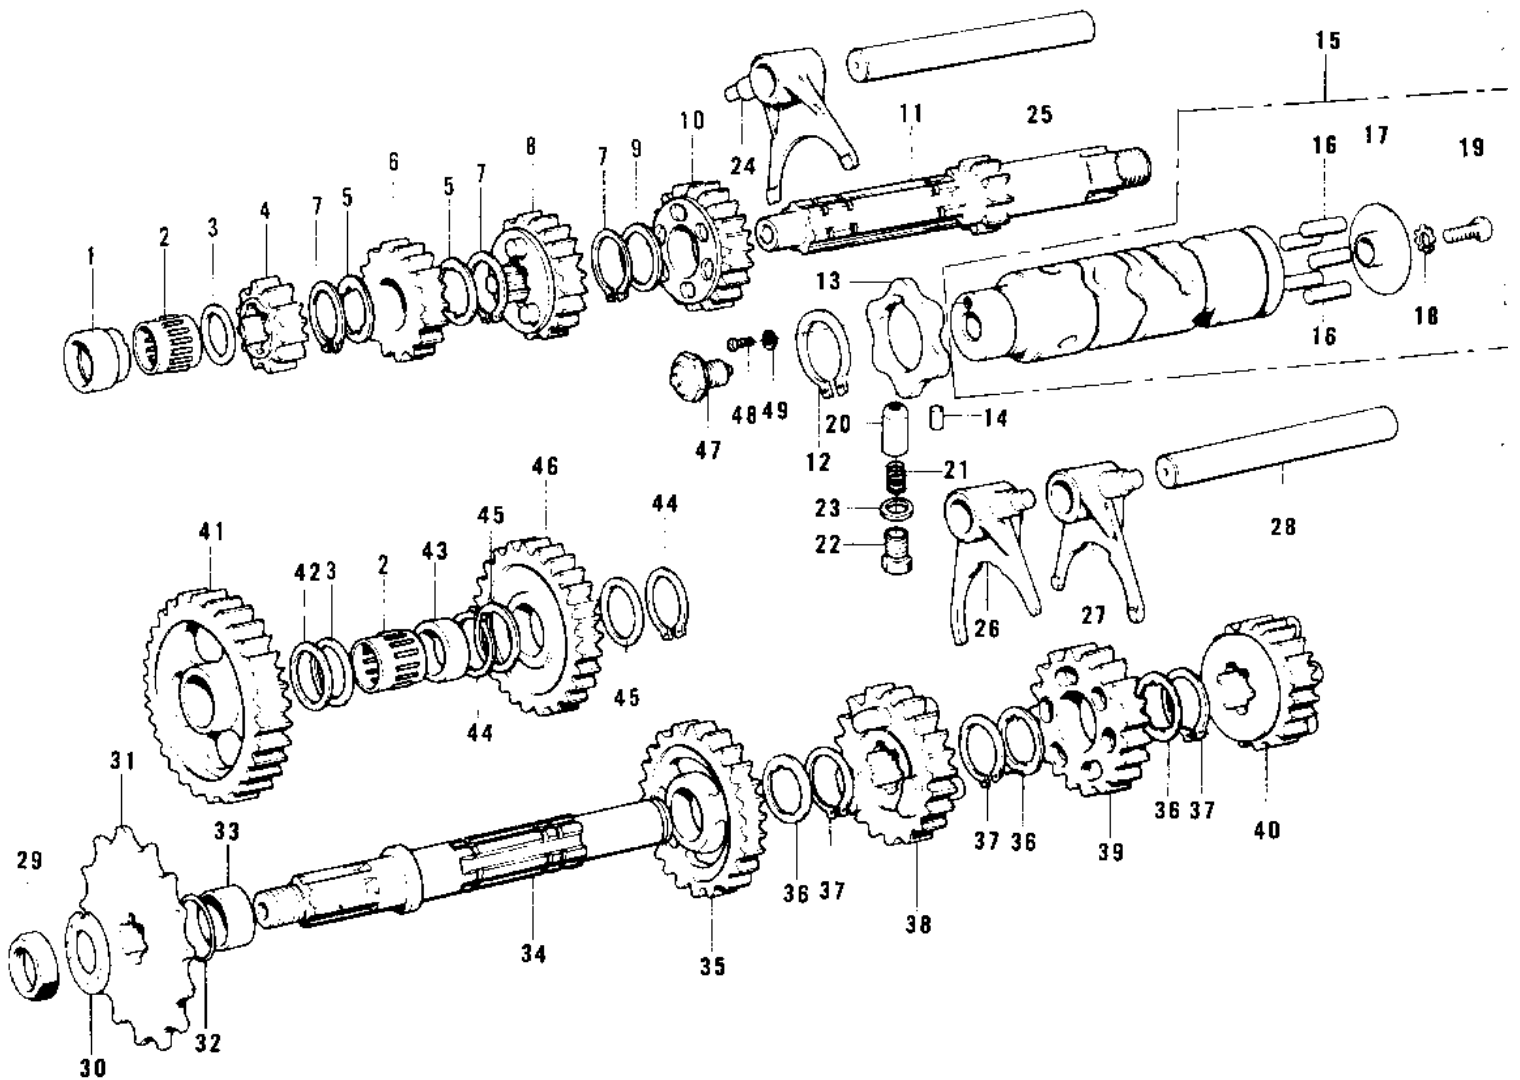

1973 F11 PARTS DIAGRAM

TRANSMISSION/CHANGE DRUM ('73 F11M)

1973 F11 PARTS LIST

TRANSMISSION/CHANGE DRUM ('73 F11M)

ITEM NAME	PART NUMBER	QUANTITY
BUSHING (Ref # 1)	92028-109	1
BEARING-NEEDLE (Ref # 2)	92046-1184	2
WASHER 17MM (Ref # 3)	92022-075	2
2ND GEAR-DRIVE SHAFT (Ref # 4)	13130-029	1
WASHER-LOCK (Ref # 5)	92024-039	2
TOP GEAR,DRIVE SHAFT (Ref # 6)	13136-043	1
CIRCLIP (Ref # 7)	92033-025	3
3RD GEAR,DRIVE SHAFT (Ref # 8)	13132-032	1
WASHER-PLAIN (Ref # 9)	92022-198	1
4TH GEAR,DRIVE SHAFT (Ref # 10)	13134-017	1
SHAFT,DRIVE (Ref # 11)	13127-040	1
CIRCLIP,30MM (Ref # 12)	480J3000	1
CAM-CHANGE DRUM (Ref # 13)	13145-1058	1
PIN-DOWEL,4X6 (Ref # 14)	610A0406	1
DRUM ASSY-GEAR CHANGE (Ref # 15)	13239-012	1
PIN GEAR CHANGE DRUM (Ref # 16)	92042-014	6
PLATE CHANGE DRUM PIN (Ref # 17)	13142-008	1
WASHER LOCK 6MM (Ref # 18)	464H0600	1
SCREW PAN HEAD 6X12 (Ref # 19)	220B0612	1
PIN-NEUTRAL POSITION (Ref # 20)	92043-076	1
SPRING (Ref # 21)	92081-112	1
BOLT (Ref # 22)	92001-106	1
GASKET (Ref # 23)	92065-090	1
FORK-SELECTOR,4TH&TOP (Ref # 24)	13140-044	1
ROD-SHIFT,LONG (Ref # 25)	13209-007	1
FORK-SELECTOR,2ND&3RD (Ref # 26)	13140-043	1
FORK-SELECTOR,LOW (Ref # 27)	13140-042	1
ROD-SHIFT,LONG (Ref # 28)	13209-007	1
NUT 18MM (Ref # 29)	92015-019	1