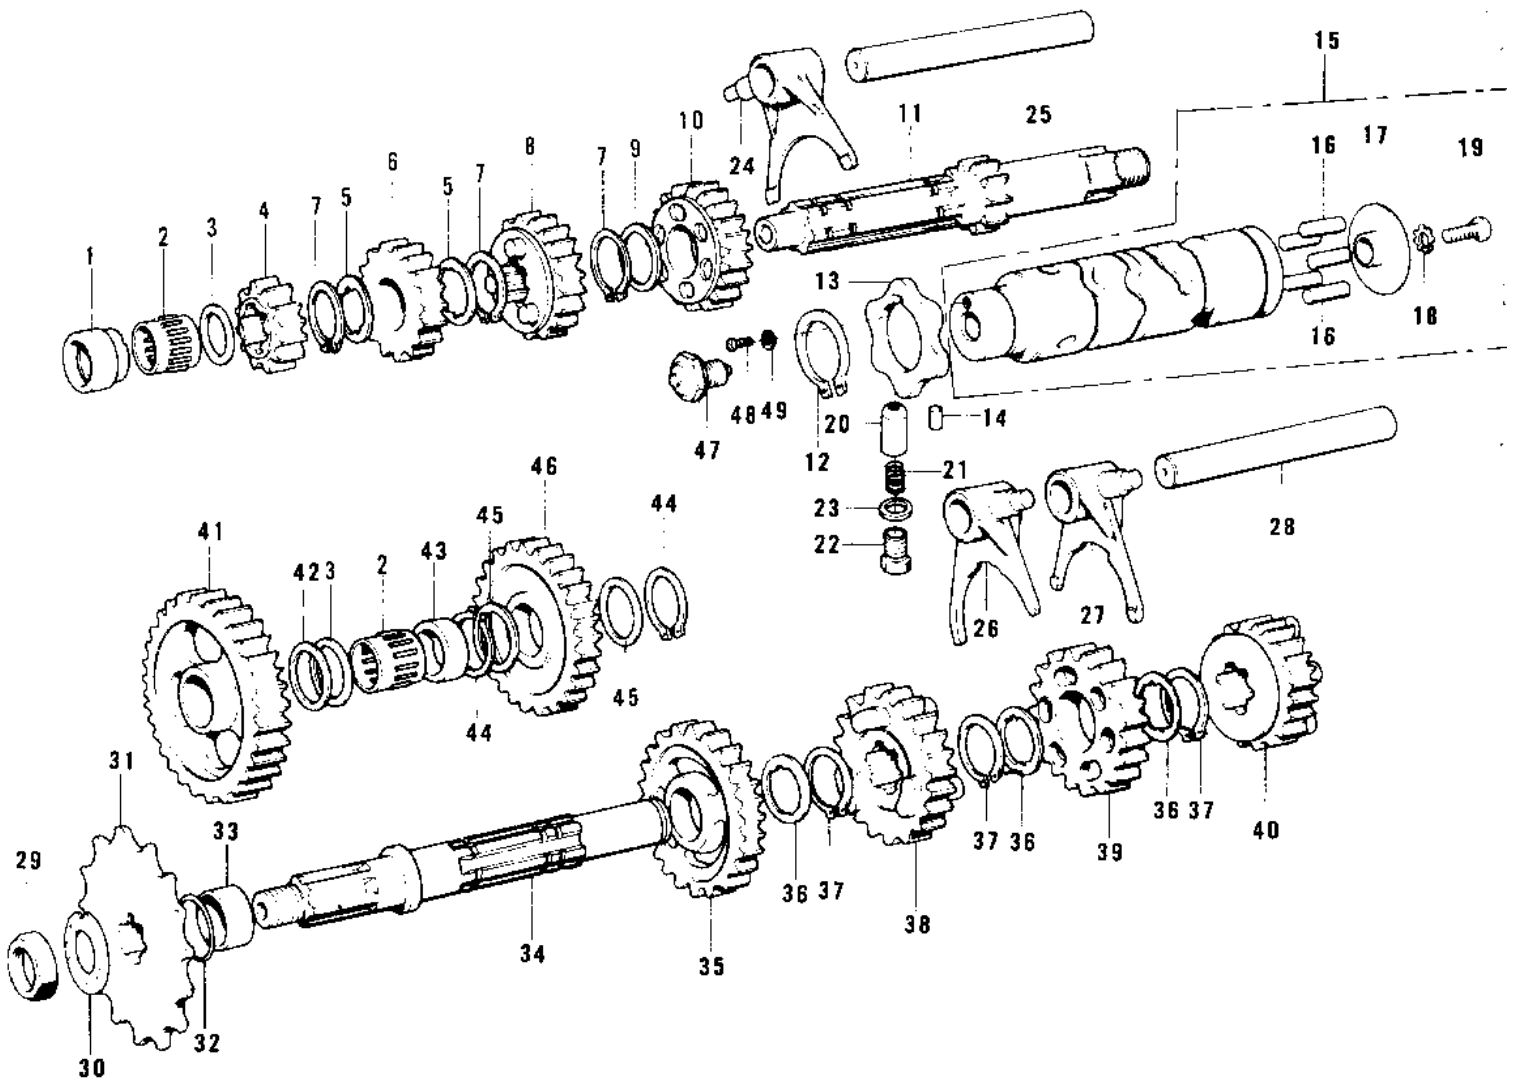

1973 F11 PARTS DIAGRAM

TRANSMISSION/CHANGE DRUM ('73 F11M)

1973 F11 PARTS LIST

TRANSMISSION/CHANGE DRUM ('73 F11M)

ITEM NAME	PART NUMBER	QUANTITY
BUSHING (Ref # 1)	92028-109	1
BEARING-NEEDLE (Ref # 2)	92046-1184	2
WASHER 17MM (Ref # 3)	92022-075	2
2ND GEAR-DRIVE SHAFT (Ref # 4)	13130-029	1
WASHER-LOCK (Ref # 5)	92024-039	2
TOP GEAR,DRIVE SHAFT (Ref # 6)	13136-043	1
CIRCLIP (Ref # 7)	92033-025	3
3RD GEAR,DRIVE SHAFT (Ref # 8)	13132-032	1
WASHER-PLAIN (Ref # 9)	92022-198	1
4TH GEAR,DRIVE SHAFT (Ref # 10)	13134-017	1
SHAFT,DRIVE (Ref # 11)	13127-040	1
CIRCLIP,30MM (Ref # 12)	480J3000	1
CAM-CHANGE DRUM (Ref # 13)	13145-1058	1
PIN-DOWEL,4X6 (Ref # 14)	610A0406	1
DRUM ASSY-GEAR CHANGE (Ref # 15)	13239-012	1
PIN GEAR CHANGE DRUM (Ref # 16)	92042-014	6
PLATE CHANGE DRUM PIN (Ref # 17)	13142-008	1
WASHER LOCK 6MM (Ref # 18)	464H0600	1
SCREW PAN HEAD 6X12 (Ref # 19)	220B0612	1
PIN-NEUTRAL POSITION (Ref # 20)	92043-076	1
SPRING (Ref # 21)	92081-112	1
BOLT (Ref # 22)	92001-106	1
GASKET (Ref # 23)	92065-090	1
FORK-SELECTOR,4TH&TOP (Ref # 24)	13140-044	1
ROD-SHIFT,LONG (Ref # 25)	13209-007	1
FORK-SELECTOR,2ND&3RD (Ref # 26)	13140-043	1
FORK-SELECTOR,LOW (Ref # 27)	13140-042	1
ROD-SHIFT,LONG (Ref # 28)	13209-007	1
NUT 18MM (Ref # 29)	92015-019	1