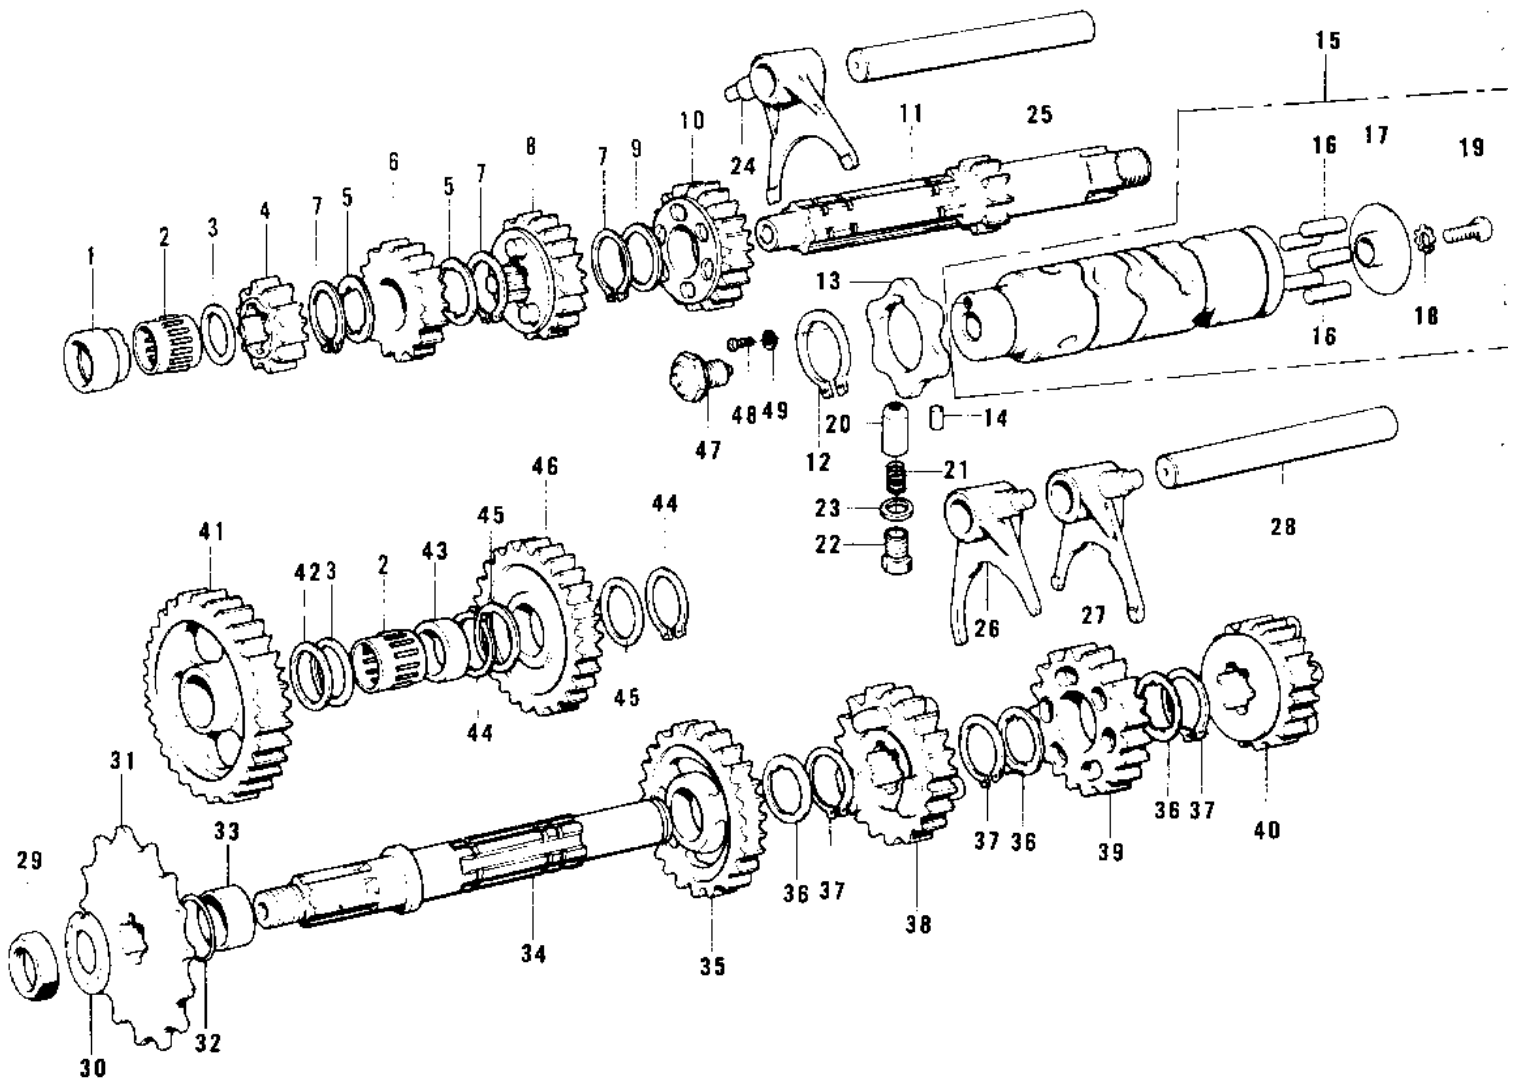

1973 F11M PARTS DIAGRAM

TRANSMISSION/CHANGE DRUM ('73 F11M)

1973 F11M PARTS LIST

TRANSMISSION/CHANGE DRUM ('73 F11M)

ITEM NAME	PART NUMBER	QUANTITY
BUSHING (Ref # 1)	92028-109	
BEARING-NEEDLE (Ref # 2)	92046-1184	
WASHER 17MM (Ref # 3)	92022-075	
2ND GEAR-DRIVE SHAFT (Ref # 4)	13130-029	
WASHER-LOCK (Ref # 5)	92024-039	
TOP GEAR,DRIVE SHAFT (Ref # 6)	13136-043	
CIRCLIP (Ref # 7)	92033-025	
3RD GEAR,DRIVE SHAFT (Ref # 8)	13132-032	
WASHER-PLAIN (Ref # 9)	92022-198	
4TH GEAR,DRIVE SHAFT (Ref # 10)	13134-017	
SHAFT,DRIVE (Ref # 11)	13127-040	
CIRCLIP,30MM (Ref # 12)	480J3000	
CAM-CHANGE DRUM (Ref # 13)	13145-1058	
PIN-DOWEL,4X6 (Ref # 14)	610A0406	
DRUM ASSY-GEAR CHANGE (Ref # 15)	13239-012	
PIN GEAR CHANGE DRUM (Ref # 16)	92042-014	
PLATE CHANGE DRUM PIN (Ref # 17)	13142-008	
WASHER LOCK 6MM (Ref # 18)	464H0600	
SCREW PAN HEAD 6X12 (Ref # 19)	220B0612	
PIN-NEUTRAL POSITION (Ref # 20)	92043-076	
SPRING (Ref # 21)	92081-112	
BOLT (Ref # 22)	92001-106	
GASKET (Ref # 23)	92065-090	
FORK-SELECTOR,4TH&TOP (Ref # 24)	13140-044	
ROD-SHIFT,LONG (Ref # 25)	13209-007	
FORK-SELECTOR,2ND&3RD (Ref # 26)	13140-043	
FORK-SELECTOR,LOW (Ref # 27)	13140-042	
ROD-SHIFT,LONG (Ref # 28)	13209-007	
NUT 18MM (Ref # 29)	92015-019	