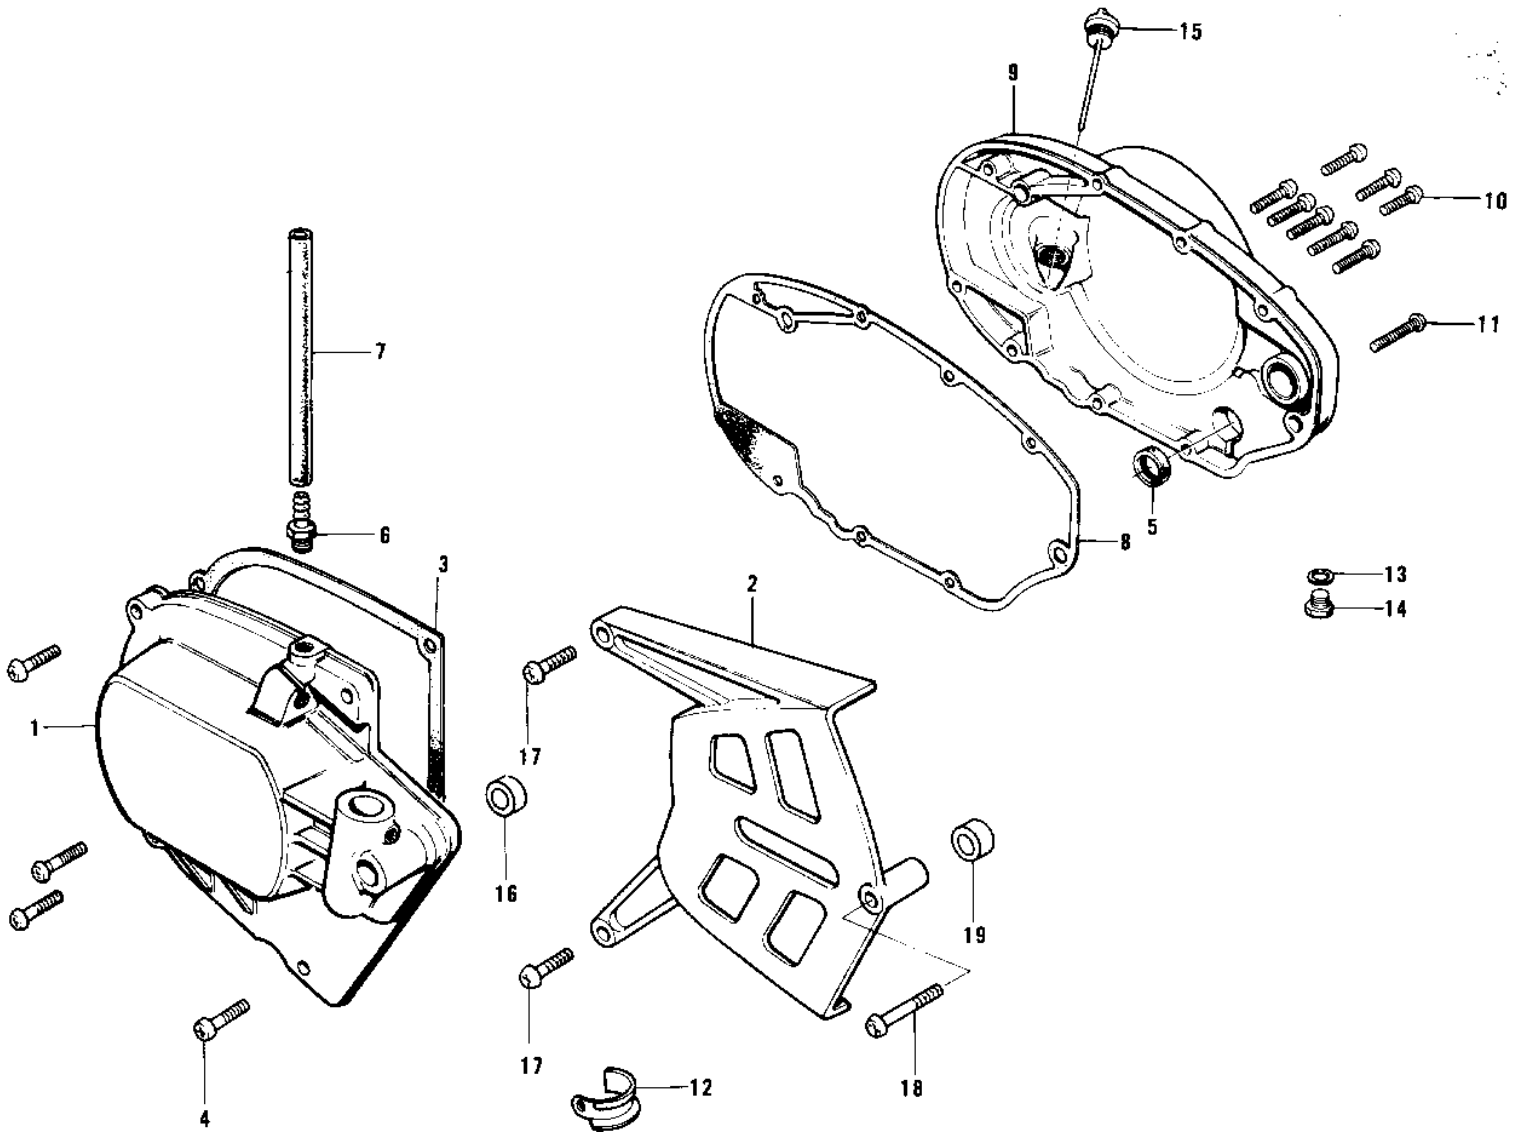

1974 F11-A PARTS DIAGRAM

ENGINE COVERS (73 F11M)

1974 F11-A PARTS LIST

ENGINE COVERS (73 F11M)

ITEM NAME	PART NUMBER	QUANTITY
COVER,L.H ENGINE,BLK (Ref # 1)	14031-064-21	
COVER,ENGINE SPROCKE (Ref # 2)	14025-003-21	
GASKET-L.H ENGINE CO (Ref # 3)	14045-013	
SCREW PAN HEAD 6X25 (Ref # 4)	220B0625	
OIL SEAL (Ref # 5)	92054-004	
NIPPLE,BREATHER (Ref # 6)	92005-006	
PIPE OIL TANK (Ref # 7)	92059-002	
GASKET-R.H ENGINE CO (Ref # 8)	14046-022	
COVER,R.H ENGINE,BLK (Ref # 9)	14032-086-21	
SCREW PAN HEAD 6X35 (Ref # 10)	220B0635	
SCREW PAN HEAD 6X45 (Ref # 11)	220B0645	
CLIP WIRING HARNESS (Ref # 12)	35024-002	
GASKET CHECK VALVE (Ref # 13)	92065-058	
PLUG OIL DRAIN (Ref # 14)	92067-001	
FILLER,OIL (Ref # 15)	16115-018	
DAMPER RUBBER (Ref # 16)	92075-205	
SCREW PAN HEAD 6X30 (Ref # 17)	220B0630	
SCREW PAN HEAD 6X40 (Ref # 18)	220B0640	
COLLAR (Ref # 19)	92027-103	