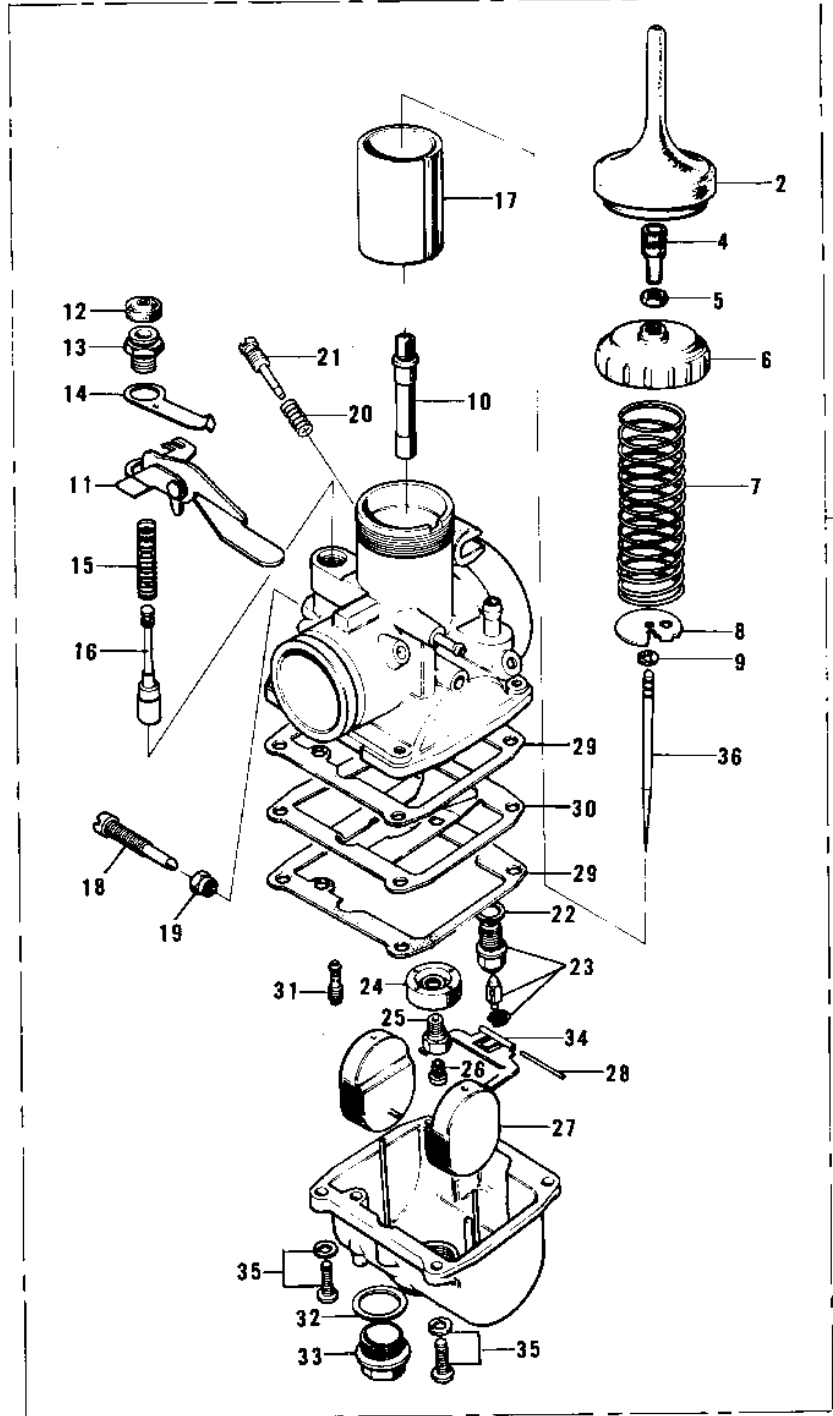

# 1975 F11-B PARTS DIAGRAM

CARBURETOR (73 F11M)

# 1975 F11-B PARTS LIST

## CARBURETOR (73 F11M)

ITEM NAME	PART NUMBER	QUANTITY
CARBURETOR ASSY (Ref # 1)	16001-176	
CAP,CABLE ADJUSTER (Ref # 2)	16036-011	
CIRCLIP (Ref # 3)	92036-018	
CABLE ADJUSTER (Ref # 4)	16002-011	
SPRING THROTTLE VALV (Ref # 5)	16006-006	
CAP-MIXING CHAMBER (Ref # 6)	16004-022	
SPRING-THROTTLE VALV (Ref # 7)	16006-016	
SEAT-SPRING-CARB (Ref # 8)	16007-022	
CIRCLIP (Ref # 9)	16008-010	
NEEDLE JET O-6 (Ref # 10)	16017-067	
UNAVAILABLE IN PRICE BOOK (Ref # 11)	16063-00	
CAP,STARTER PLUNGER (Ref # 12)	16036-012	
CAP,PLUNGER (Ref # 13)	16012-016	
SPRING,STATER LEVER (Ref # 14)	16013-009	
SPRING,STARTER PLUG (Ref # 15)	16013-008	
PLUNGER (Ref # 16)	16016-011	
VALVE,TROTTLE CA2.5 (Ref # 17)	16025-056	
SCREW,THROTTLE ADJUST (Ref # 18)	16021-022	
NUT,CABLE ADJUST LOCK (Ref # 19)	16003-009	
SPRING-THR STOP SCREW (Ref # 20)	16022-007	
SCREW (Ref # 21)	16014-006	
WASHER FLOAT VALVE SEAT (Ref # 22)	16029-004	
FLOAT VALVE ASSY (Ref # 23)	16030-020	
RING (Ref # 24)	16065-024	
HOLDER,MAIN JET (Ref # 25)	16065-025	
MAIN JET NO 130R (Ref # 26)	92063-057	
MAIN JET NO 125R (Ref # 26)	92063-055	
JET-MAIN,#A127.5 (Ref # 26)	92063-1100	
JET-MAIN NO 132.5R (Ref # 26)	92063-103	

# 1975 F11-B PARTS LIST

CARBURETOR (73 F11M)

ITEM NAME	PART NUMBER	QUANTITY
MAIN JET NO 135R (Ref # 26)	92063-104	
FLOAT (Ref # 27)	16031-1062	
FLOAT PIN (Ref # 28)	16032-003	
GASKET (Ref # 29)	16019-022	
PLATE (Ref # 30)	16038-010	
PILOT JET #30 IS (Ref # 31)	92064-027	
WASHER-MAIN JET COVE (Ref # 32)	16034-003	
COVER,MAIN SET (Ref # 33)	16049-004	
ARM,FLOAT (Ref # 34)	16055-004	
SCREW, FLOAT CHAMBER (Ref # 35)	16033-017	
JET NEEDLE 6FL14 (Ref # 36)	16009-058	