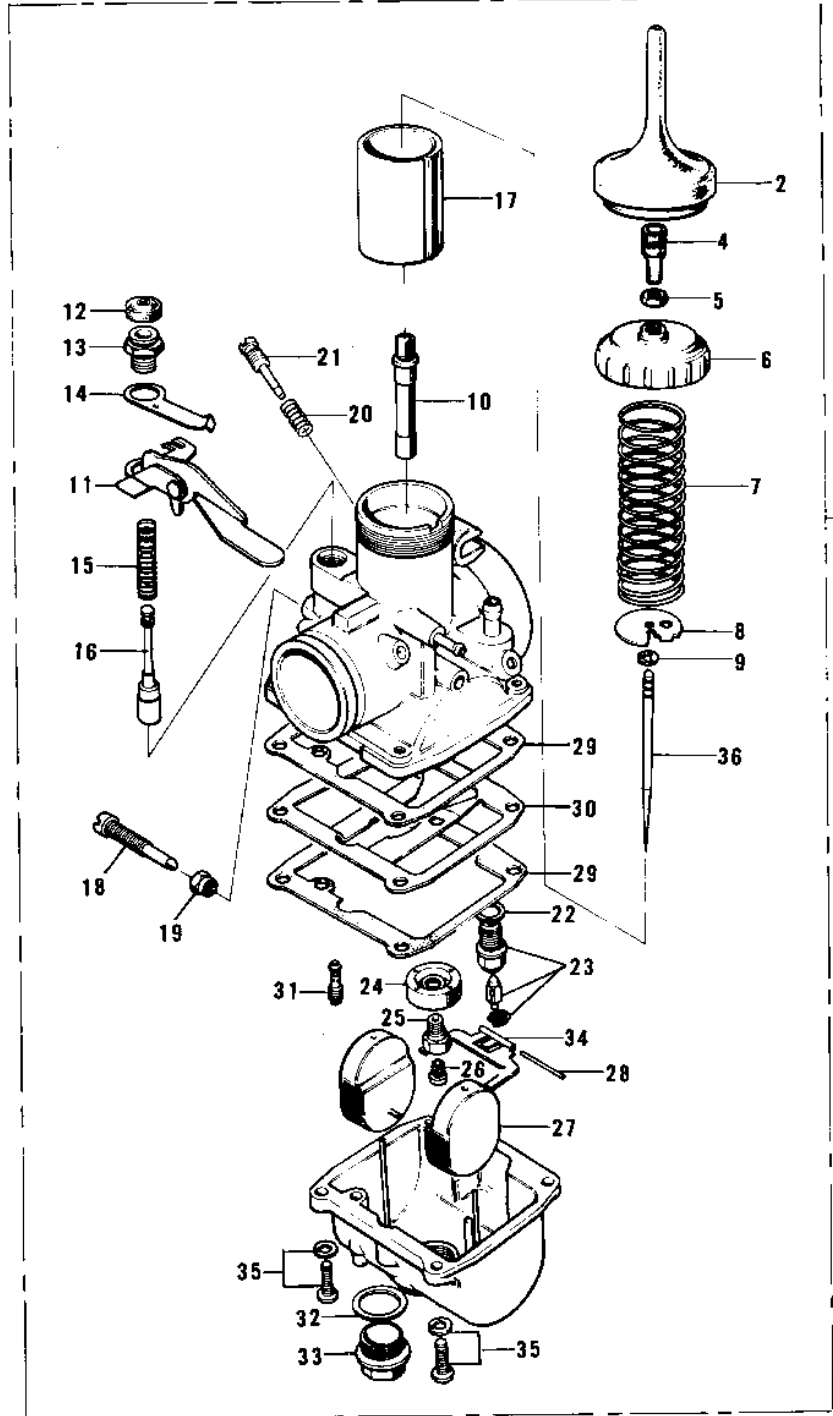

# 1975 F11-B PARTS DIAGRAM

CARBURETOR (73 F11M)

# 1975 F11-B PARTS LIST

## CARBURETOR ('73 F11M)

ITEM NAME	PART NUMBER	QUANTITY
CARBURETOR ASSY (Ref # 1)	16001-176	
CAP,CABLE ADJUSTER (Ref # 2)	16036-011	
CIRCLIP (Ref # 3)	92036-018	
CABLE ADJUSTER (Ref # 4)	16002-011	
SPRING THROTTLE VALV (Ref # 5)	16006-006	
CAP-MIXING CHAMBER (Ref # 6)	16004-022	
SPRING-THROTTLE VALV (Ref # 7)	16006-016	
SEAT-SPRING-CARB (Ref # 8)	16007-022	
CIRCLIP (Ref # 9)	16008-010	
NEEDLE JET O-6 (Ref # 10)	16017-067	
UNAVAILABLE IN PRICE BOOK (Ref # 11)	16063-00	
CAP,STARTER PLUNGER (Ref # 12)	16036-012	
CAP,PLUNGER (Ref # 13)	16012-016	
SPRING,STATER LEVER (Ref # 14)	16013-009	
SPRING,STARTER PLUG (Ref # 15)	16013-008	
PLUNGER (Ref # 16)	16016-011	
VALVE,TROTTLE CA2.5 (Ref # 17)	16025-056	
SCREW,THROTTLE ADJUST (Ref # 18)	16021-022	
NUT,CABLE ADJUST LOCK (Ref # 19)	16003-009	
SPRING-THR STOP SCREW (Ref # 20)	16022-007	
SCREW (Ref # 21)	16014-006	
WASHER FLOAT VALVE SEAT (Ref # 22)	16029-004	
FLOAT VALVE ASSY (Ref # 23)	16030-020	
RING (Ref # 24)	16065-024	
HOLDER,MAIN JET (Ref # 25)	16065-025	
MAIN JET NO 130R (Ref # 26)	92063-057	
MAIN JET NO 125R (Ref # 26)	92063-055	
JET-MAIN,#A127.5 (Ref # 26)	92063-1100	
JET-MAIN NO 132.5R (Ref # 26)	92063-103	

## 1975 F11-B PARTS LIST

CARBURETOR (73 F11M)

ITEM NAME	PART NUMBER	QUANTITY
MAIN JET NO 135R (Ref # 26)	92063-104	
FLOAT (Ref # 27)	16031-1062	
FLOAT PIN (Ref # 28)	16032-003	
GASKET (Ref # 29)	16019-022	
PLATE (Ref # 30)	16038-010	
PILOT JET #30 IS (Ref # 31)	92064-027	
WASHER-MAIN JET COVE (Ref # 32)	16034-003	
COVER,MAIN SET (Ref # 33)	16049-004	
ARM,FLOAT (Ref # 34)	16055-004	
SCREW, FLOAT CHAMBER (Ref # 35)	16033-017	
JET NEEDLE 6FL14 (Ref # 36)	16009-058	