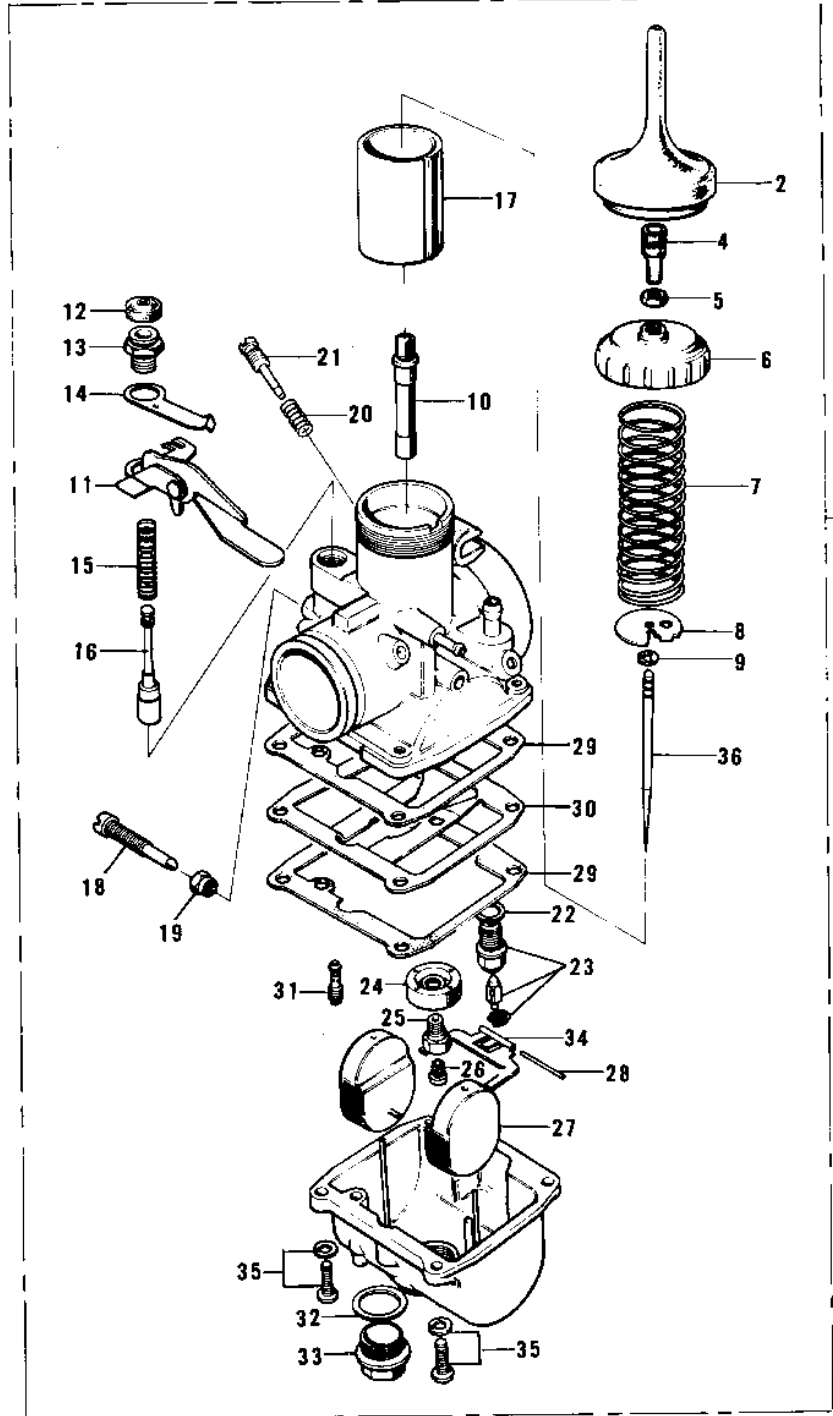

# 1973 F11M PARTS DIAGRAM

CARBURETOR (73 F11M)

# 1973 F11M PARTS LIST

## CARBURETOR ('73 F11M)

ITEM NAME	PART NUMBER	QUANTITY
CARBURETOR ASSY (Ref # 1)	16001-176	
CAP,CABLE ADJUSTER (Ref # 2)	16036-011	
CIRCLIP (Ref # 3)	92036-018	
CABLE ADJUSTER (Ref # 4)	16002-011	
SPRING THROTTLE VALV (Ref # 5)	16006-006	
CAP-MIXING CHAMBER (Ref # 6)	16004-022	
SPRING-THROTTLE VALV (Ref # 7)	16006-016	
SEAT-SPRING-CARB (Ref # 8)	16007-022	
CIRCLIP (Ref # 9)	16008-010	
NEEDLE JET O-6 (Ref # 10)	16017-067	
UNAVAILABLE IN PRICE BOOK (Ref # 11)	16063-00	
CAP,STARTER PLUNGER (Ref # 12)	16036-012	
CAP,PLUNGER (Ref # 13)	16012-016	
SPRING,STATER LEVER (Ref # 14)	16013-009	
SPRING,STARTER PLUG (Ref # 15)	16013-008	
PLUNGER (Ref # 16)	16016-011	
VALVE,TROTTLE CA2.5 (Ref # 17)	16025-056	
SCREW,THROTTLE ADJUST (Ref # 18)	16021-022	
NUT,CABLE ADJUST LOCK (Ref # 19)	16003-009	
SPRING-THR STOP SCREW (Ref # 20)	16022-007	
SCREW (Ref # 21)	16014-006	
WASHER FLOAT VALVE SEAT (Ref # 22)	16029-004	
FLOAT VALVE ASSY (Ref # 23)	16030-020	
RING (Ref # 24)	16065-024	
HOLDER,MAIN JET (Ref # 25)	16065-025	
MAIN JET NO 130R (Ref # 26)	92063-057	
MAIN JET NO 125R (Ref # 26)	92063-055	
JET-MAIN,#A127.5 (Ref # 26)	92063-1100	
JET-MAIN NO 132.5R (Ref # 26)	92063-103	

### CARBURETOR (73 F11M)

ITEM NAME	PART NUMBER	QUANTITY
MAIN JET NO 135R (Ref # 26)	92063-104	
FLOAT (Ref # 27)	16031-1062	
FLOAT PIN (Ref # 28)	16032-003	
GASKET (Ref # 29)	16019-022	
PLATE (Ref # 30)	16038-010	
PILOT JET #30 IS (Ref # 31)	92064-027	
WASHER-MAIN JET COVE (Ref # 32)	16034-003	
COVER,MAIN SET (Ref # 33)	16049-004	
ARM,FLOAT (Ref # 34)	16055-004	
SCREW, FLOAT CHAMBER (Ref # 35)	16033-017	
JET NEEDLE 6FL14 (Ref # 36)	16009-058	