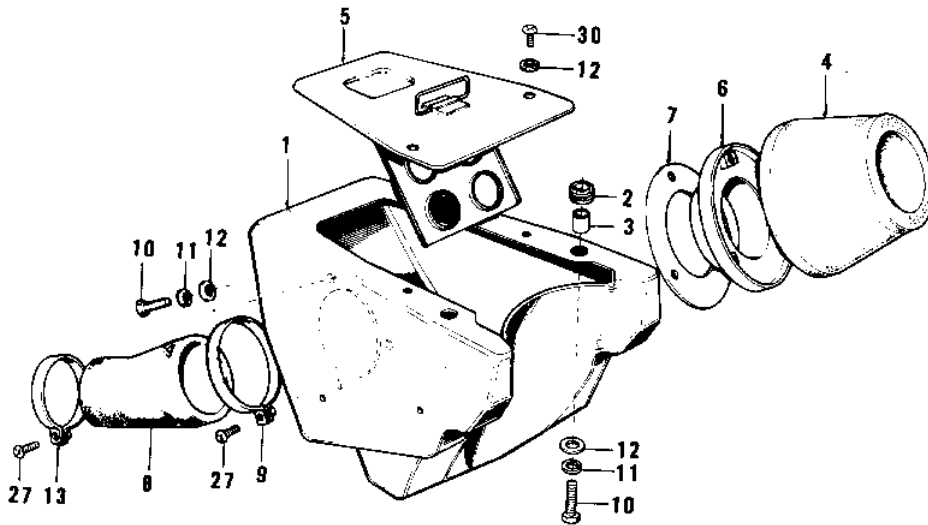

# 1973 F11 PARTS DIAGRAM

AIR CLEANER/MUFFLER (73 F11M)

# 1973 F11 PARTS LIST

AIR CLEANER/MUFFLER (73 F11M)

ITEM NAME	PART NUMBER	QUANTITY
BOLT-UPSET,6X12 (Ref # 25)	112G0612	AL
WASHER SPRING 6MM (Ref # 26)	461F0600	2
SCREW PAN HEAD 5X30 (Ref # 27)	220B0530	2
BAFFLE TUBE (Ref # 28)	18033-072	1
BRACKET,MUFFLER (Ref # 29)	18024-019	1
SCREW PAN HEAD 6X10 (Ref # 30)	220B0610	2