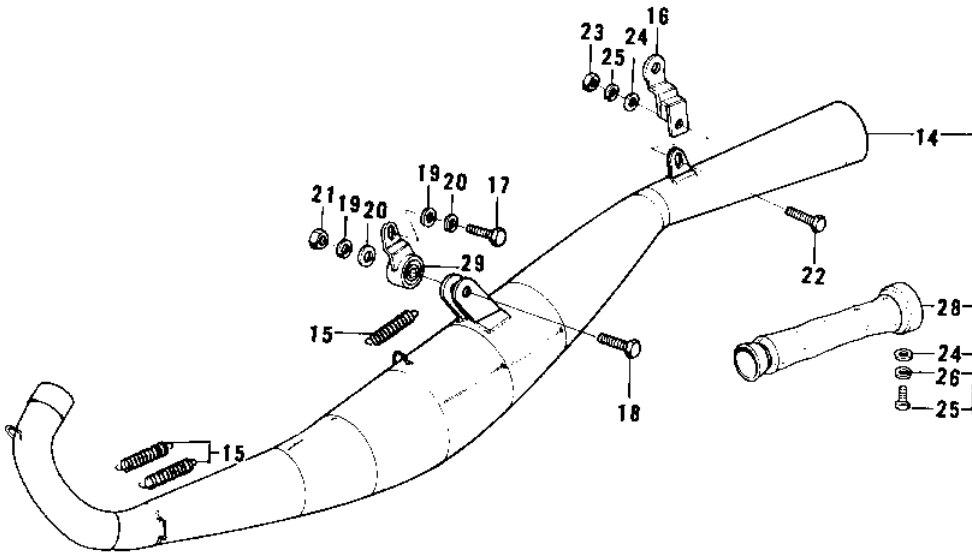

# 1973 F11 PARTS DIAGRAM

AIR CLEANER/MUFFLER (73 F11M)

# 1973 F11 PARTS LIST

## AIR CLEANER/MUFFLER (73 F11M)

ITEM NAME	PART NUMBER	QUANTITY
BODY,AIR CLEANER (Ref # 1)	11011-026	1
DAMPER RUBBER (Ref # 2)	92075-105	2
COLLAR (Ref # 3)	92027-153	2
ELEMENT,AIR,CLNR (Ref # 4)	11013-039	1
CAP ASSY,AIR CLEANER (Ref # 5)	11012-033	1
BODY,AIR CLEANER (Ref # 6)	11011-028	1
GASKET (Ref # 7)	11017-010	1
PIPE (Ref # 8)	11026-007	1
CLAMP (Ref # 9)	92037-106	1
BOLT-UPSET,6X20 (Ref # 10)	112G0620	5
BOLT-UPSET,6X20 (Ref # 10)	112G0620	AL
WASHER PLAIN 6MM (Ref # 11)	410B0600	5
WASHER SPRING 6MM (Ref # 12)	461F0600	7
CLAMP (Ref # 13)	92037-107	1
MUFFLER ASSY (Ref # 14)	18001-094	1
SPRING,MUFFLER (Ref # 15)	18071-006	3
BRACKET,MUFFLER (Ref # 16)	18061-041	1
BOLT-SMALL-UPSET,8X1 (Ref # 17)	115G0816	1
BOLT HEX HEAD 8X16 (Ref # 17)	116B0816	AL
BOLT-SMALL-UPSET (Ref # 18)	115B0832	1
BOLT HEX HEAD 8X32 (Ref # 18)	116B0832	AL
WASHER SPRING 8MM (Ref # 19)	461F0800	2
WASHER PLAIN 8MM (Ref # 20)	411B0800	2
NUT,8MM (Ref # 21)	311B0800	1
BOLT-UPSET,6X16 (Ref # 22)	112G0616	1
BOLT-UPSET,6X16 (Ref # 22)	112G0616	AL
NUT 6MM (Ref # 23)	311B0600	1
WASHER PLAIN 6MM (Ref # 24)	411B0600	2
BOLT-UPSET,6X12 (Ref # 25)	112G0612	1

# 1973 F11 PARTS LIST

AIR CLEANER/MUFFLER (73 F11M)

ITEM NAME	PART NUMBER	QUANTITY
BOLT-UPSET,6X12 (Ref # 25)	112G0612	AL
WASHER SPRING 6MM (Ref # 26)	461F0600	2
SCREW PAN HEAD 5X30 (Ref # 27)	220B0530	2
BAFFLE TUBE (Ref # 28)	18033-072	1
BRACKET,MUFFLER (Ref # 29)	18024-019	1
SCREW PAN HEAD 6X10 (Ref # 30)	220B0610	2