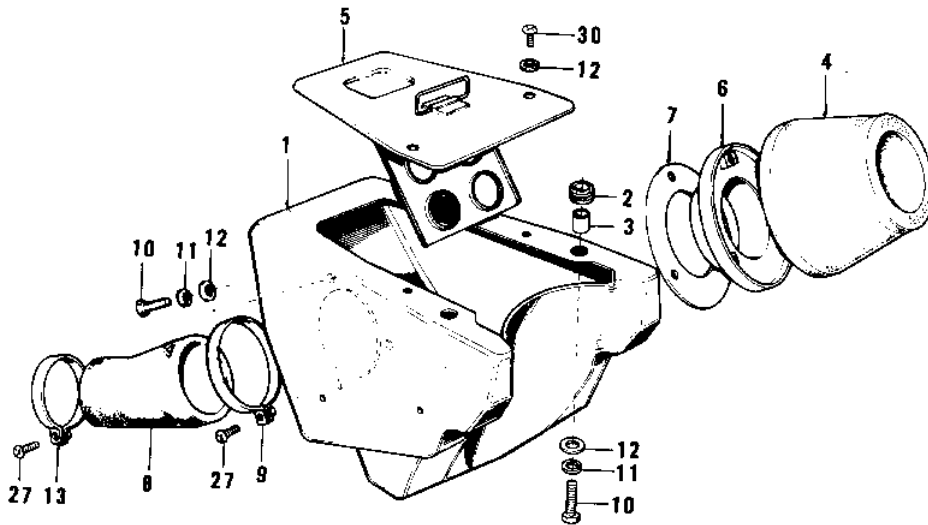

# 1974 F11-A PARTS DIAGRAM

AIR CLEANER/MUFFLER (73 F11M)

# 1974 F11-A PARTS LIST

AIR CLEANER/MUFFLER (73 F11M)

ITEM NAME	PART NUMBER	QUANTITY
BOLT-UPSET,6X12 (Ref # 25)	112G0612	
WASHER SPRING 6MM (Ref # 26)	461F0600	
SCREW PAN HEAD 5X30 (Ref # 27)	220B0530	
BAFFLE TUBE (Ref # 28)	18033-072	
BRACKET,MUFFLER (Ref # 29)	18024-019	
SCREW PAN HEAD 6X10 (Ref # 30)	220B0610	