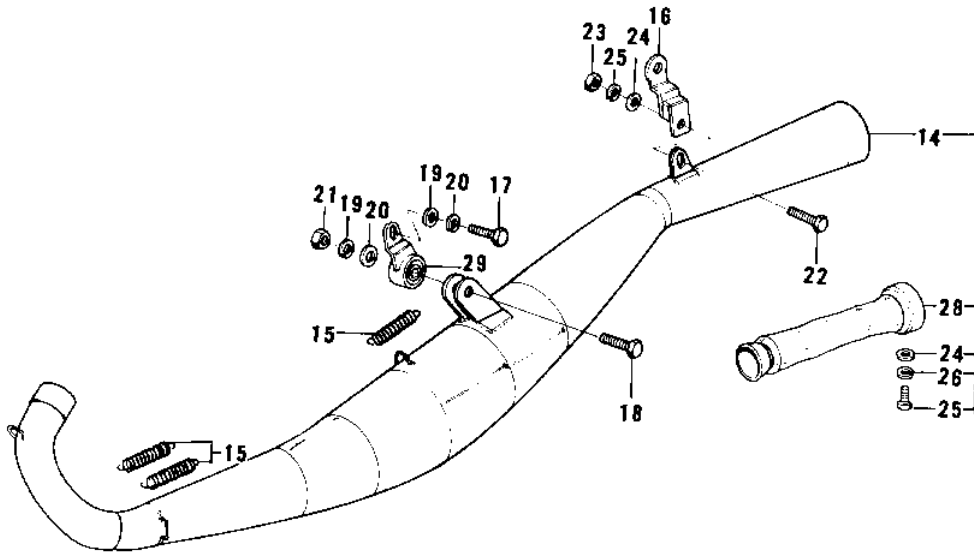

# 1974 F11-A PARTS DIAGRAM

AIR CLEANER/MUFFLER (73 F11M)

# 1974 F11-A PARTS LIST

## AIR CLEANER/MUFFLER (73 F11M)

ITEM NAME	PART NUMBER	QUANTITY
BODY,AIR CLEANER (Ref # 1)	11011-026	
DAMPER RUBBER (Ref # 2)	92075-105	
COLLAR (Ref # 3)	92027-153	
ELEMENT,AIR,CLNR (Ref # 4)	11013-039	
CAP ASSY,AIR CLEANER (Ref # 5)	11012-033	
BODY,AIR CLEANER (Ref # 6)	11011-028	
GASKET (Ref # 7)	11017-010	
PIPE (Ref # 8)	11026-007	
CLAMP (Ref # 9)	92037-106	
BOLT-UPSET,6X20 (Ref # 10)	112G0620	
BOLT-UPSET,6X20 (Ref # 10)	112G0620	
WASHER PLAIN 6MM (Ref # 11)	410B0600	
WASHER SPRING 6MM (Ref # 12)	461F0600	
CLAMP (Ref # 13)	92037-107	
MUFFLER ASSY (Ref # 14)	18001-094	
SPRING,MUFFLER (Ref # 15)	18071-006	
BRACKET,MUFFLER (Ref # 16)	18061-041	
BOLT-SMALL-UPSET,8X1 (Ref # 17)	115G0816	
BOLT HEX HEAD 8X16 (Ref # 17)	116B0816	
BOLT-SMALL-UPSET (Ref # 18)	115B0832	
BOLT HEX HEAD 8X32 (Ref # 18)	116B0832	
WASHER SPRING 8MM (Ref # 19)	461F0800	
WASHER PLAIN 8MM (Ref # 20)	411B0800	
NUT,8MM (Ref # 21)	311B0800	
BOLT-UPSET,6X16 (Ref # 22)	112G0616	
BOLT-UPSET,6X16 (Ref # 22)	112G0616	
NUT 6MM (Ref # 23)	311B0600	
WASHER PLAIN 6MM (Ref # 24)	411B0600	
BOLT-UPSET,6X12 (Ref # 25)	112G0612	

# 1974 F11-A PARTS LIST

AIR CLEANER/MUFFLER (73 F11M)

ITEM NAME	PART NUMBER	QUANTITY
BOLT-UPSET,6X12 (Ref # 25)	112G0612	
WASHER SPRING 6MM (Ref # 26)	461F0600	
SCREW PAN HEAD 5X30 (Ref # 27)	220B0530	
BAFFLE TUBE (Ref # 28)	18033-072	
BRACKET,MUFFLER (Ref # 29)	18024-019	
SCREW PAN HEAD 6X10 (Ref # 30)	220B0610	