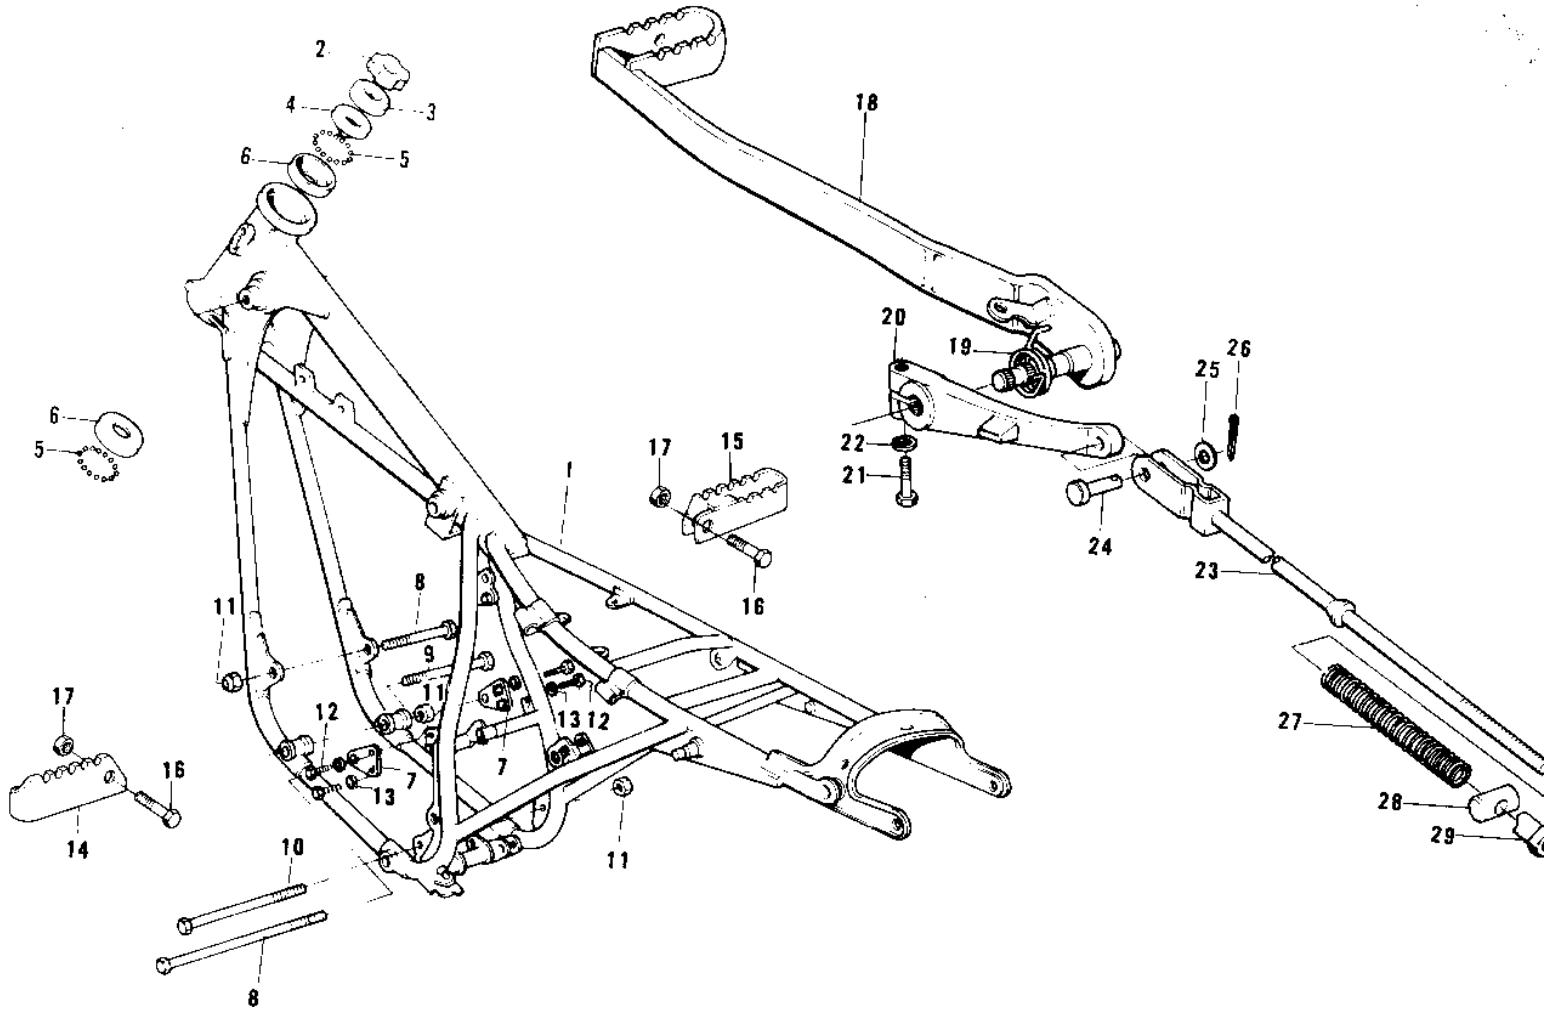

# 1974 F11-A PARTS DIAGRAM

FRAME/FRAME FITTINGS/FOOTRESTS/BRAKE PED

# 1974 F11-A PARTS LIST

## FRAME/FRAME FITTINGS/FOOTRESTS/BRAKE PED

ITEM NAME	PART NUMBER	QUANTITY
FRAME (Ref # 1)	32002-070	
NUT,STEERING STEM (Ref # 2)	92090-023	
CAP,STEERING STEM (Ref # 3)	46098-014	
CONE STERNG BERG UPP (Ref # 4)	92047-003	
BALL STEEL 1/4' (Ref # 5)	600A0800	
UNAVAILABLE IN PRICE BOOK (Ref # 6)	92048-003	
PLATE-ENGINE MOUNT (Ref # 7)	32030-024	
BOLT-HEX HEAD,10X136 (Ref # 8)	113B10136	
BOLT,HEX HEAD,10X215 (Ref # 9)	113B10215	
BOLT,HEX HEAD,10X117 (Ref # 10)	92001-1246	
NUT,10MM (Ref # 11)	92019-016	
BOLT,8X20 (Ref # 12)	115G0820	
WASHER SPRING 8MM (Ref # 13)	461F0800	
BAR,L.H FOOTREST (Ref # 14)	34028-013	
BAR,R.H FOOTREST (Ref # 15)	34028-014	
BOLT-SMALL-UPSET (Ref # 16)	115B0832	
NUT,8MM (Ref # 17)	92019-018	
PEDAL,BRAKE (Ref # 18)	43077-003	
SPRING-BRAKE PEDAL (Ref # 19)	43005-019	
LEVER-BRAKE PEDAL (Ref # 20)	42029-019	
BOLT-UPSET (Ref # 21)	112G0625	
BOLT-UPSET (Ref # 21)	112G0625	
WASHER SPRING 6MM (Ref # 22)	461F0600	
ROD-BRAKE (Ref # 23)	43011-011	
PIN-BRAKE ROD (Ref # 24)	92043-065	
WASHER PLAIN 6MM (Ref # 25)	410B0600	
PIN COTTER 2.0X15 (Ref # 26)	550D2015	
SPRING,BRAKE ROD (Ref # 27)	43012-001	
PIN-BRAKE ROD (Ref # 28)	92043-065	